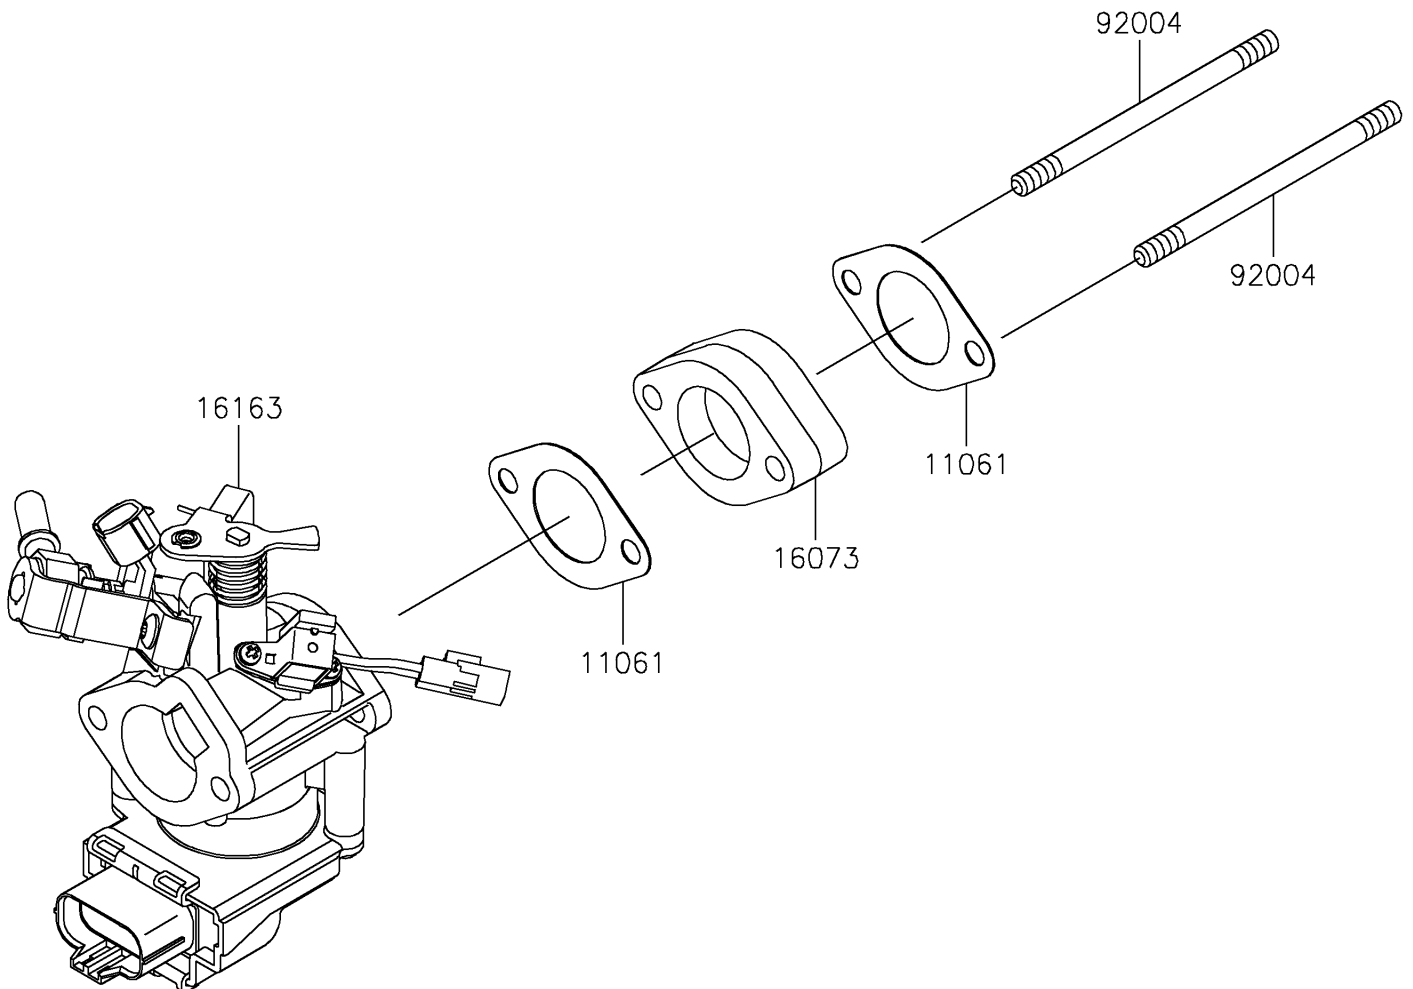

2019 MULE SX™ 4x4 XC CAMO FI PARTS DIAGRAM

Throttle

E1510

2019 MULE SX™ 4x4 XC CAMO FI PARTS LIST

Throttle

ITEM NAME	PART NUMBER	QUANTITY
GASKET,HEAD-CARB (Ref # 11061)	11061-1303	2
INSULATOR (Ref # 16073)	16073-0873	1
THROTTLE-ASSY (Ref # 16163)	16163-1140	1
STUD,6X95 (Ref # 92004)	92004-7027	2