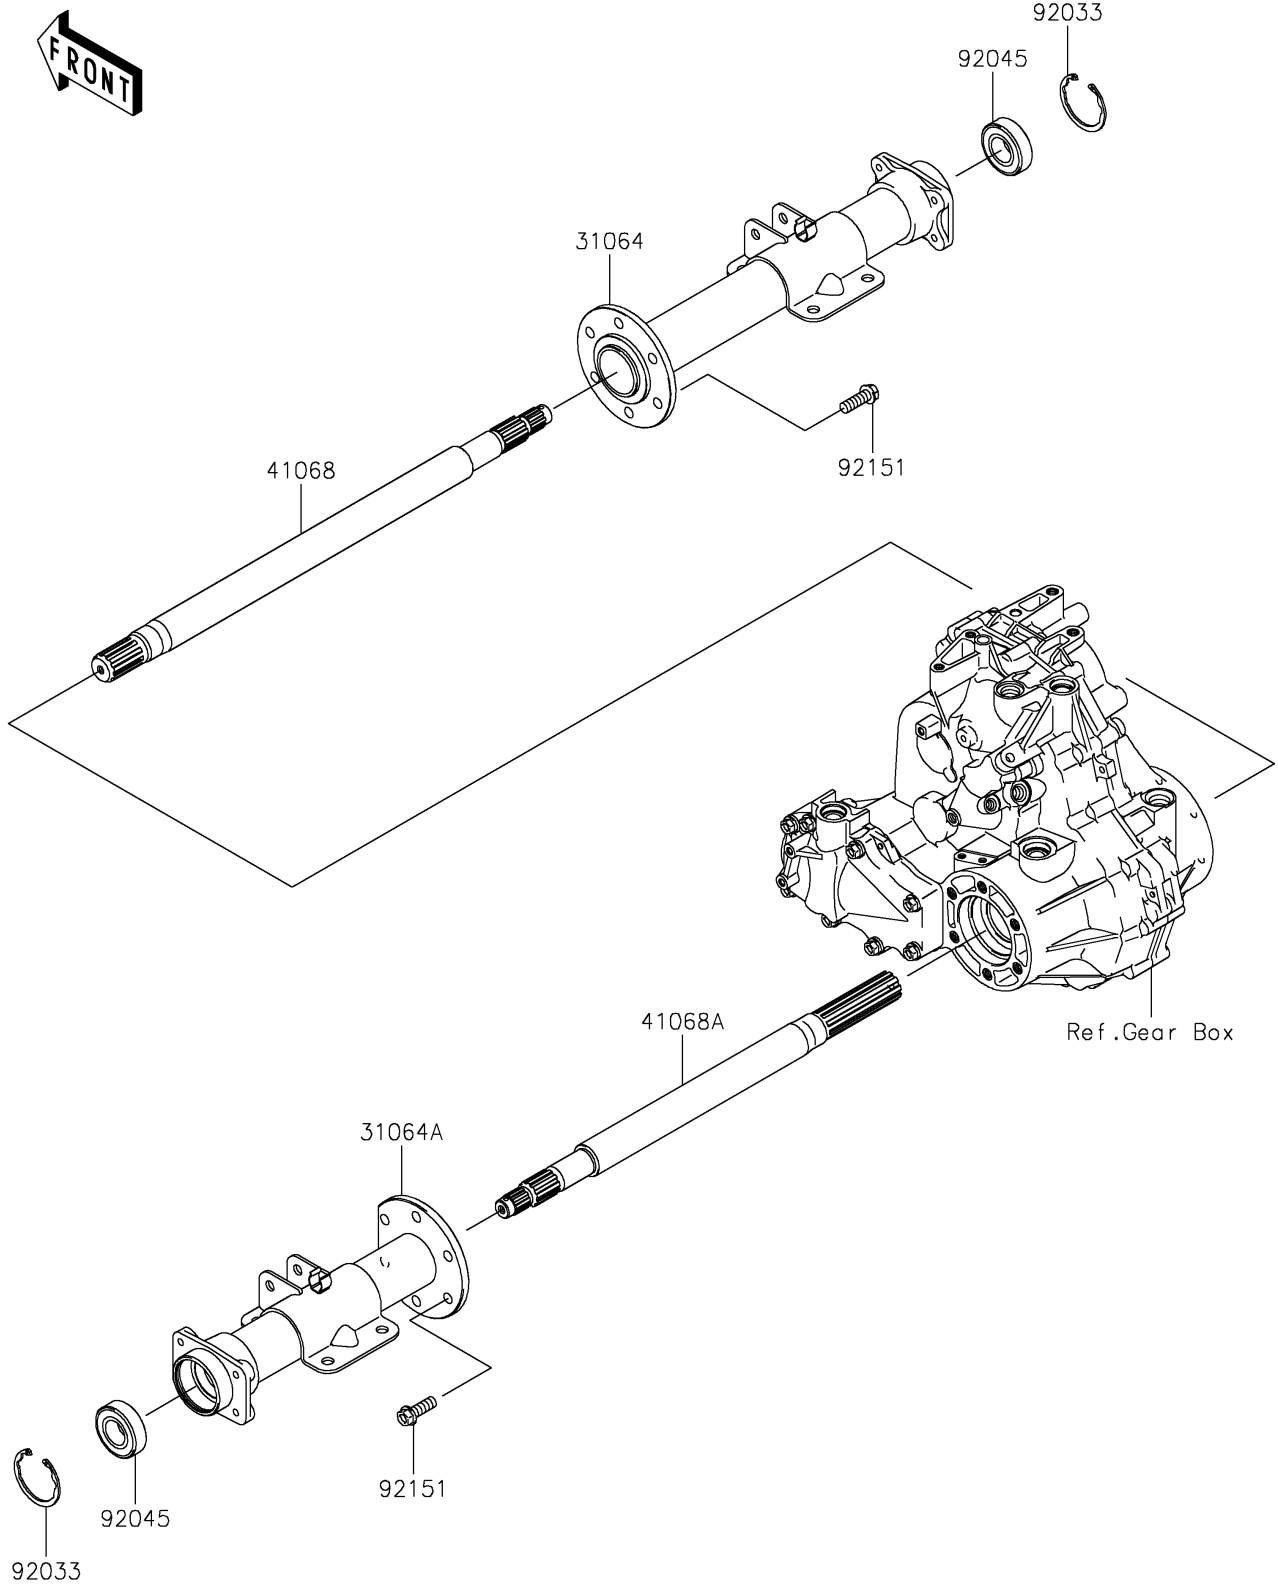

# 2020 MULE SX™ 4x4 XC CAMO FI PARTS DIAGRAM

Rear Axle

E3133

## 2020 MULE SX™ 4x4 XC CAMO FI PARTS LIST

### Rear Axle

| ITEM NAME                              | PART NUMBER | QUANTITY |
|--|-------------|----------|
| PIPE-COMP,RH (Ref # 31064)             | 31064-0709  | 1        |
| PIPE-COMP,LH (Ref # 31064A)            | 31064-0710  | 1        |
| AXLE,RH (Ref # 41068)                  | 41068-0036  | 1        |
| AXLE,LH (Ref # 41068A)                 | 41068-0037  | 1        |
| RING-SNAP (Ref # 92033)                | 92033-2149  | 2        |
| BEARING-BALL,6205A26DDU2 (Ref # 92045) | 92045-0044  | 2        |
| BOLT,10X28 (Ref # 92151)               | 92151-2142  | 12       |