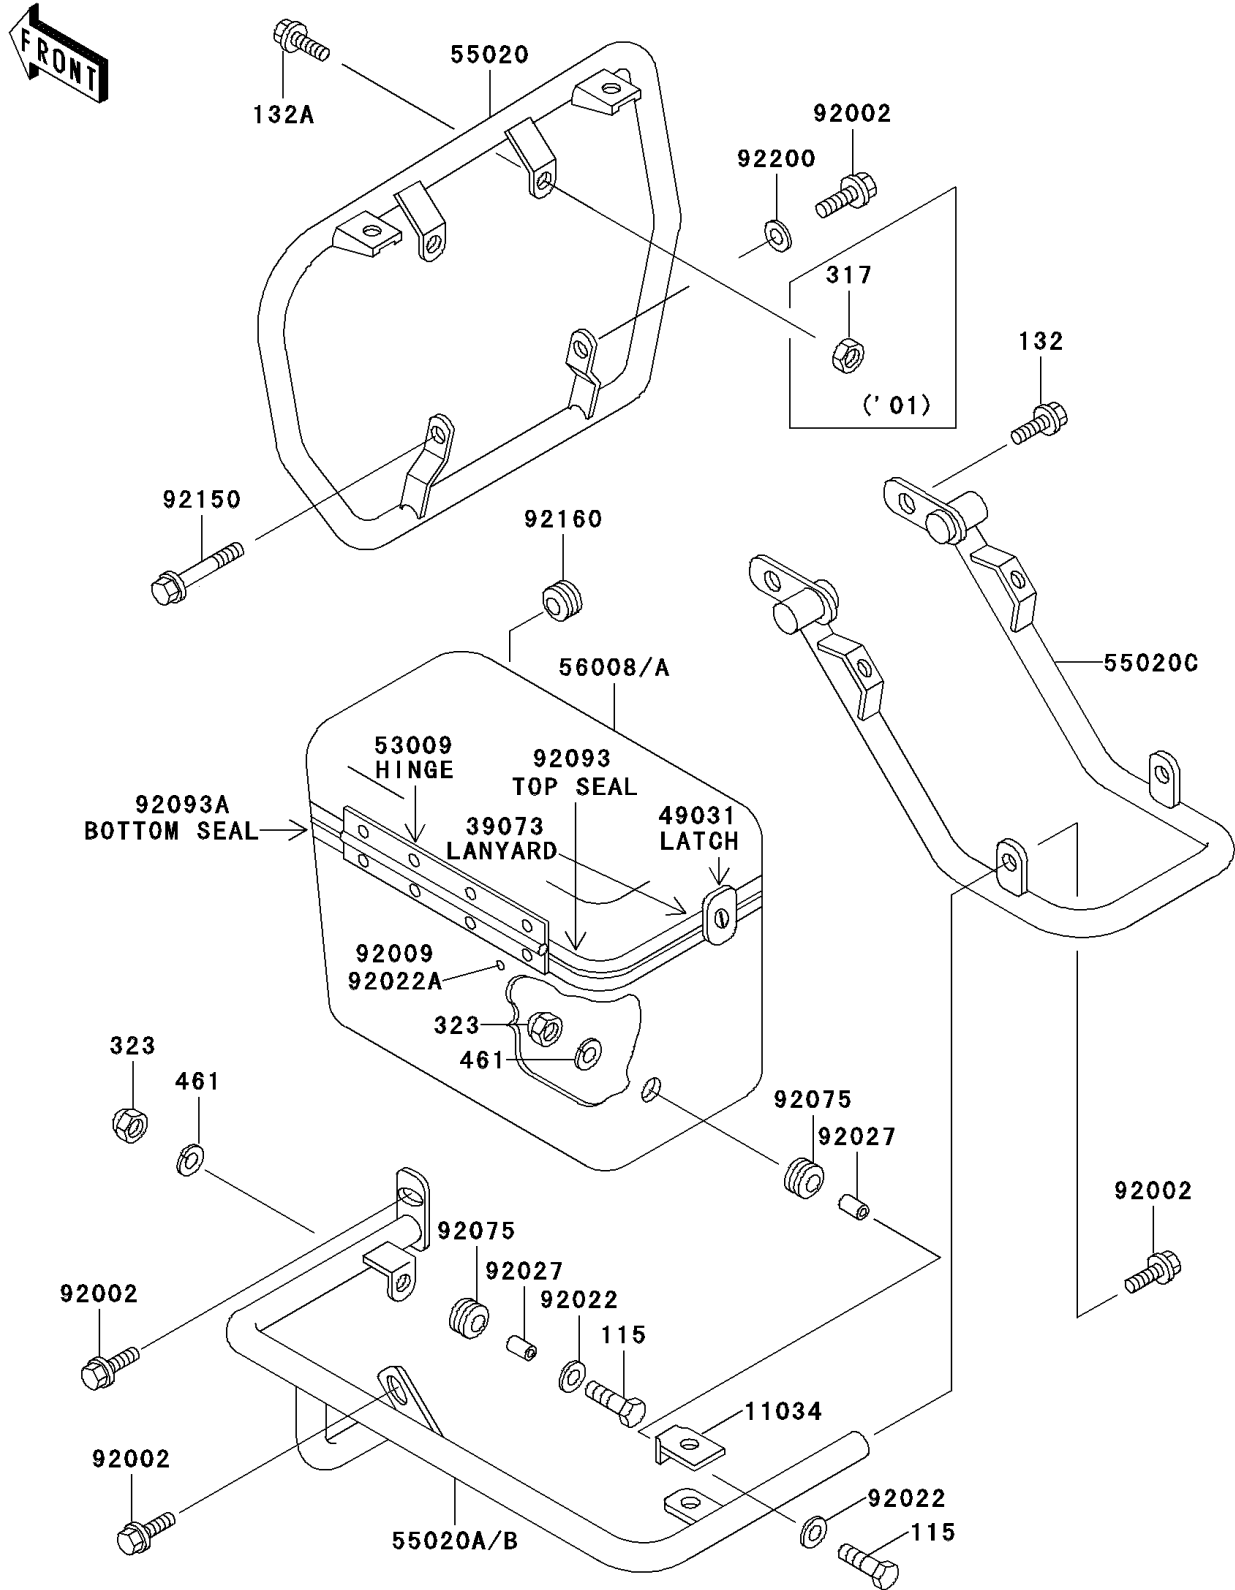

2002 Police 1000 PARTS DIAGRAM

Guard(s)

F2680

2002 Police 1000 PARTS LIST

Guard(s)

ITEM NAME	PART NUMBER	QUANTITY
BOLT-SMALL-UPSET (Ref # 115)	115B0825	6
BOLT-FLANGED-SMALL (Ref # 132)	132E0820	2
BOLT-FLANGED-SMALL (Ref # 132A)	132E0840	2
NUT-CAP-SMALL,8MM (Ref # 323)	323N0800	6
WASHER-SPRING,8MM (Ref # 461)	461F0800	6
BRACKET,CARRIER BAG DAMPER (Ref # 11034)	11034-4137	2
LANYARD (Ref # 39073)	39073-5501	2
LATCH (Ref # 49031)	49031-5504	4
HINGE (Ref # 53009)	53009-5501	2
GUARD,FR (Ref # 55020)	55020-1070	1
GUARD,SADDLE BAG,LH (Ref # 55020A)	55020-1071	1
GUARD,SADDLE BAG,RH (Ref # 55020B)	55020-1072	1
GUARD,RR (Ref # 55020C)	55020-1073	1
BAG,LH (Ref # 56008)	56008-4006	1
BAG,RH (Ref # 56008A)	56008-4007	1
BOLT,FLANGED,10X20 (Ref # 92002)	92002-1827	7
SCREW (Ref # 92009)	92009-5506	36
WASHER,8.5X20X1.6 (Ref # 92022)	92022-1561	6
WASHER (Ref # 92022A)	92022-5520	36
COLLAR (Ref # 92027)	92027-280	6
DAMPER (Ref # 92075)	92075-303	6
SEAL (Ref # 92093)	92093-5503	AR
SEAL (Ref # 92093A)	92093-5504	AR
BOLT,FLANGED,10X38 (Ref # 92150)	92150-1297	1
DAMPER,AMPLIFIER HARNESS (Ref # 92160)	92160-1667	1
WASHER,10.5X19X2.3 (Ref # 92200)	92200-1042	1