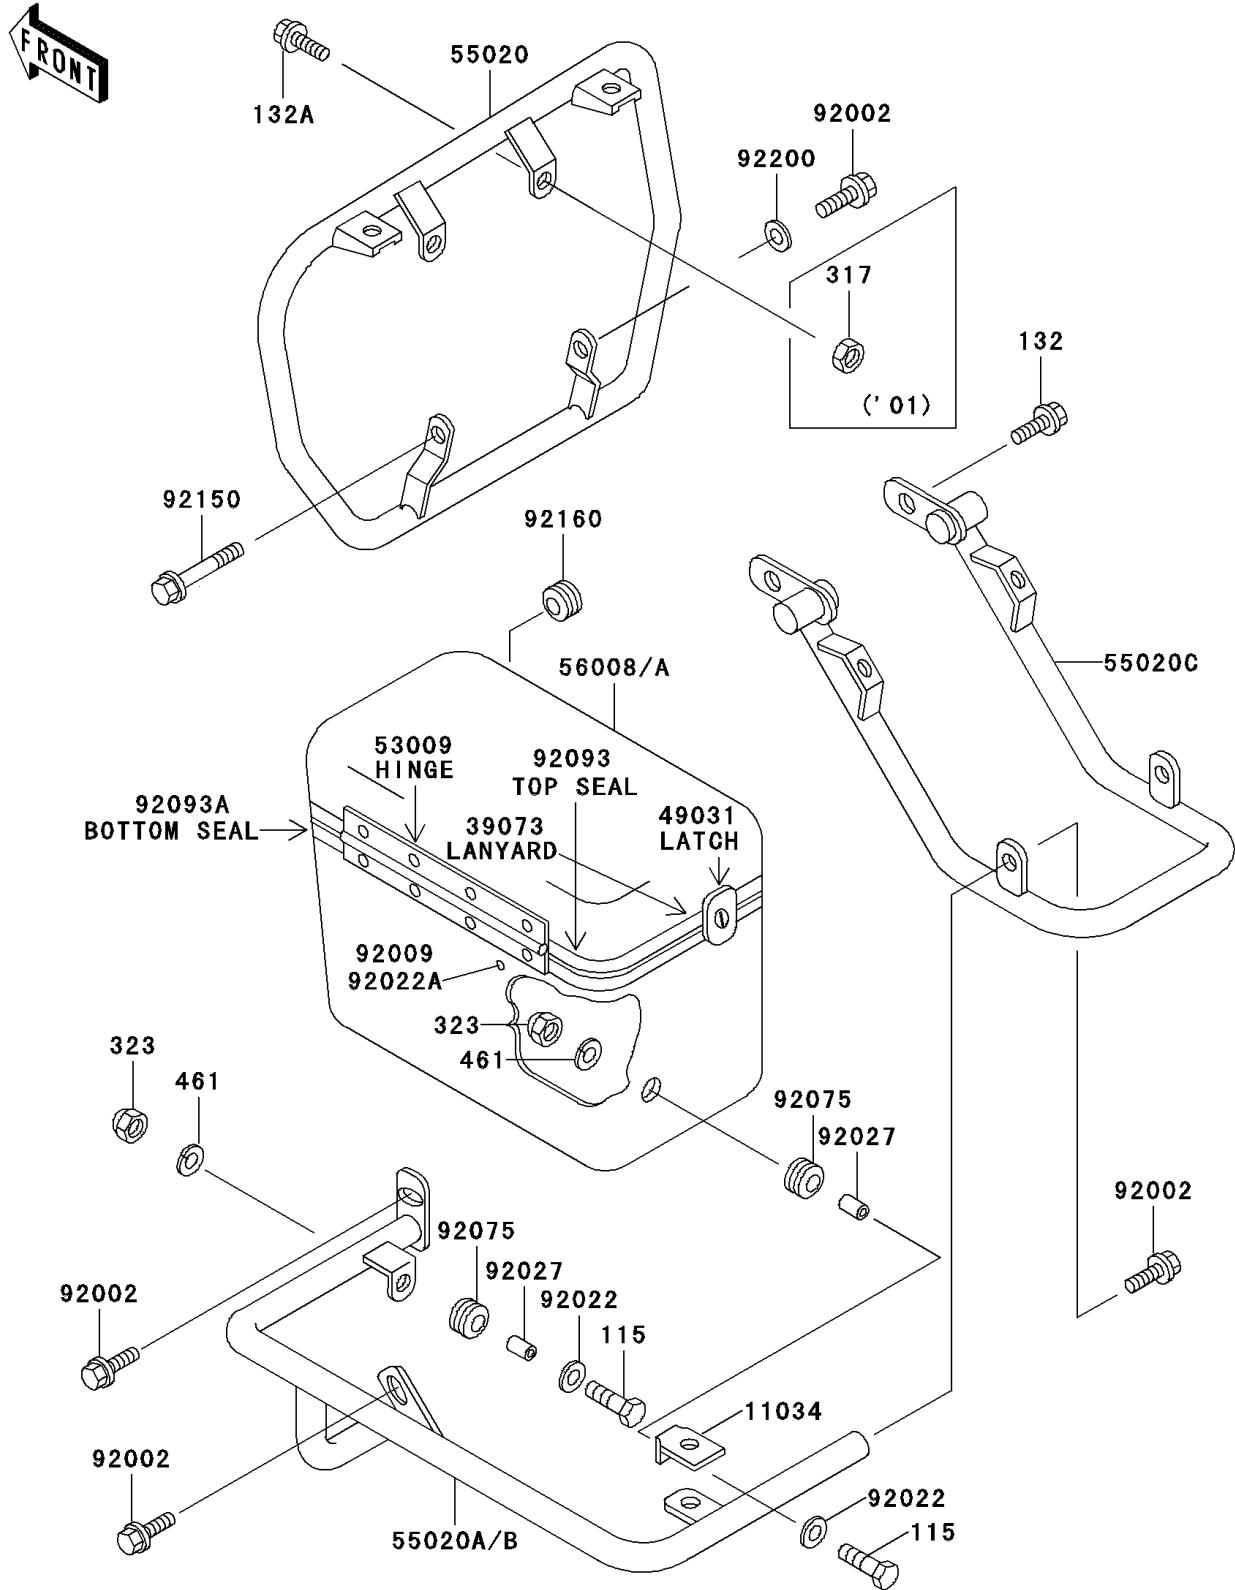

2005 Police 1000 PARTS DIAGRAM

Guard(s)

F2680

2005 Police 1000 PARTS LIST

Guard(s)

ITEM NAME	PART NUMBER	QUANTITY
BOLT-SMALL-UPSET (Ref # 115)	115B0825	6
BOLT-FLANGED-SMALL (Ref # 132)	132E0820	2
BOLT-FLANGED-SMALL (Ref # 132A)	132E0840	2
NUT-CAP-SMALL,8MM (Ref # 323)	323N0800	6
WASHER-SPRING,8MM (Ref # 461)	461F0800	6
BRACKET,CARRIER BAG DAMPER (Ref # 11034)	11034-4137	2
LANYARD (Ref # 39073)	39073-5501	2
LATCH (Ref # 49031)	49031-5504	4
HINGE (Ref # 53009)	53009-5501	2
GUARD,FR (Ref # 55020)	55020-1070	1
GUARD,SADDLE BAG,LH (Ref # 55020A)	55020-1071	1
GUARD,SADDLE BAG,RH (Ref # 55020B)	55020-1072	1
GUARD,RR (Ref # 55020C)	55020-1073	1
BAG,LH (Ref # 56008)	56008-4006	1
BAG,RH (Ref # 56008A)	56008-4007	1
BOLT,FLANGED,10X20 (Ref # 92002)	92002-1827	7
SCREW (Ref # 92009)	92009-5506	36
WASHER,8.5X20X1.6 (Ref # 92022)	92022-1561	6
WASHER (Ref # 92022A)	92022-5520	36
COLLAR (Ref # 92027)	92027-280	6
DAMPER (Ref # 92075)	92075-303	6
SEAL (Ref # 92093)	92093-5503	AR
SEAL (Ref # 92093A)	92093-5504	AR
BOLT,FLANGED,10X38 (Ref # 92150)	92150-1297	1
DAMPER,AMPLIFIER HARNESS (Ref # 92160)	92160-1667	1
WASHER,10.5X19X2.3 (Ref # 92200)	92200-1042	1