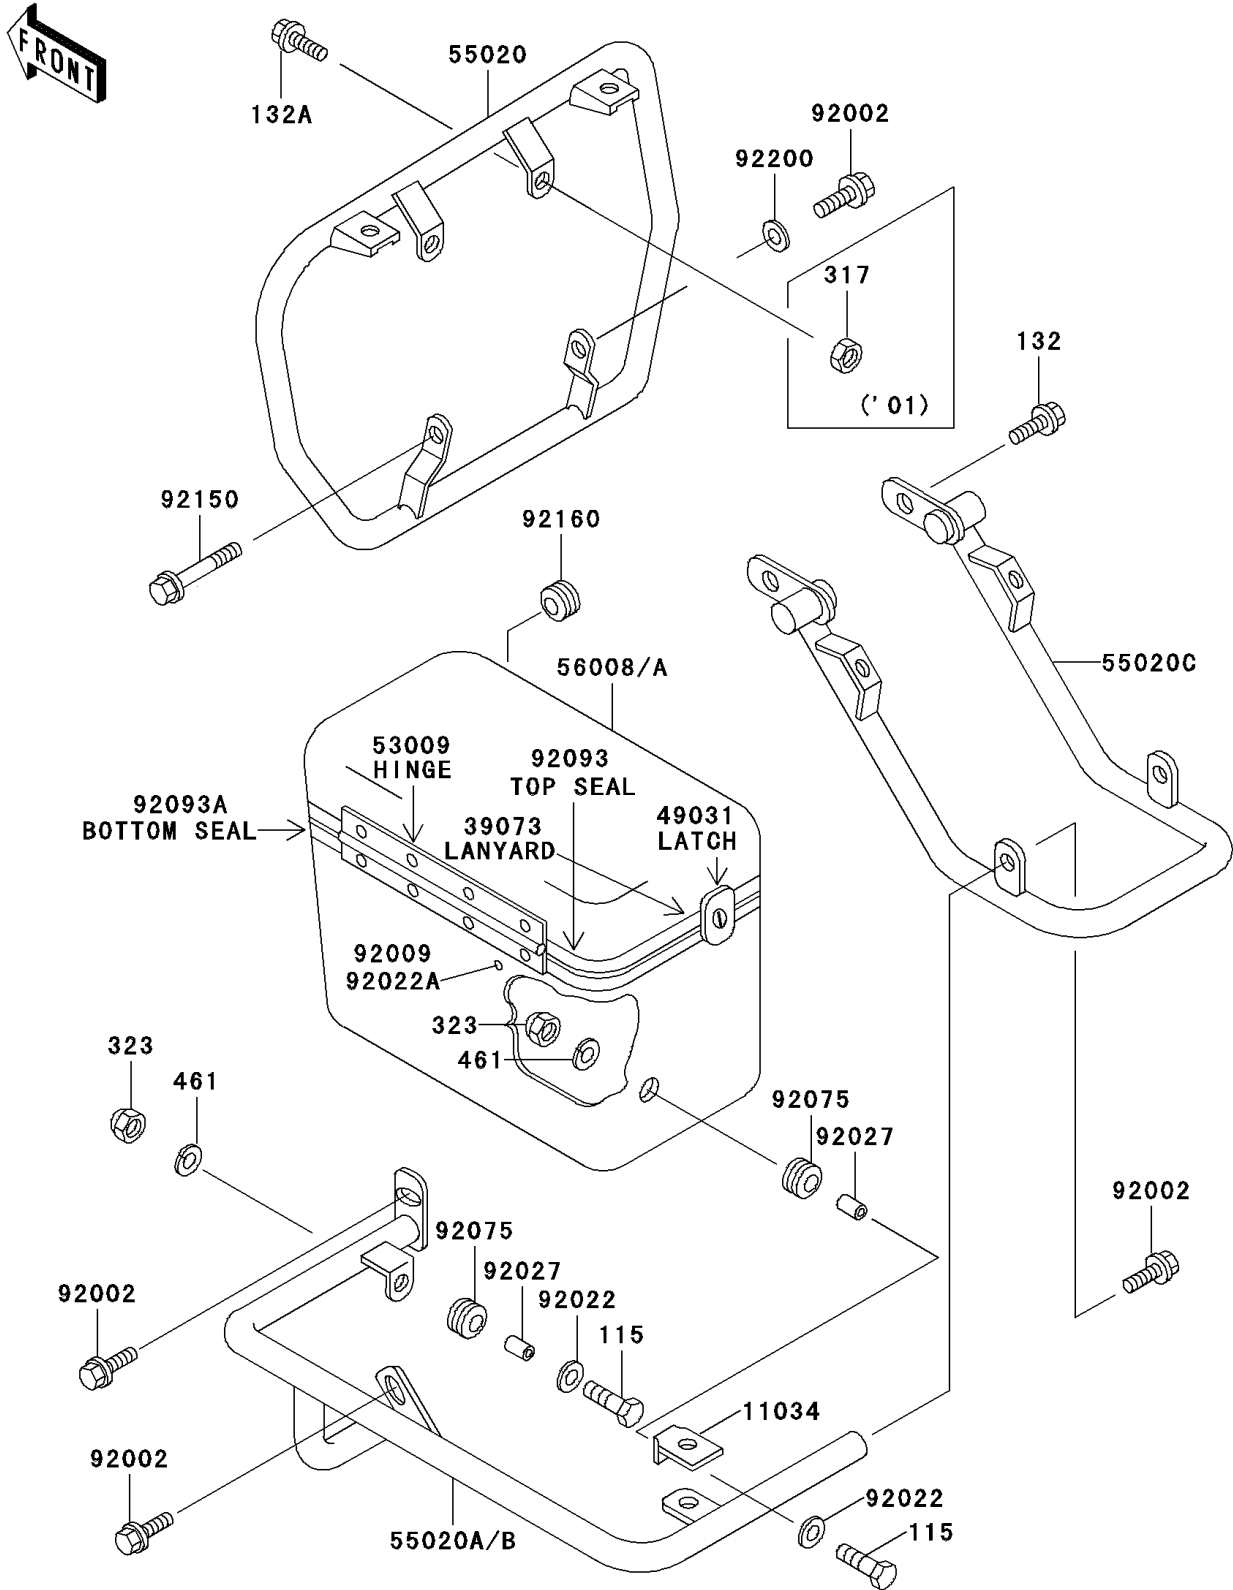

2005 Police 1000 PARTS DIAGRAM

Guard(s)

F2680

2005 Police 1000 PARTS LIST

Guard(s)

ITEM NAME	PART NUMBER	QUANTITY
BOLT-SMALL-UPSET (Ref # 115)	115B0825	6
BOLT-FLANGED-SMALL (Ref # 132)	132E0820	2
BOLT-FLANGED-SMALL (Ref # 132A)	132E0840	2
NUT-CAP-SMALL,8MM (Ref # 323)	323N0800	6
WASHER-SPRING,8MM (Ref # 461)	461F0800	6
BRACKET,CARRIER BAG DAMPER (Ref # 11034)	11034-4137	2
LANYARD (Ref # 39073)	39073-5501	2
LATCH (Ref # 49031)	49031-5504	4
HINGE (Ref # 53009)	53009-5501	2
GUARD,FR (Ref # 55020)	55020-1070	1
GUARD,SADDLE BAG,LH (Ref # 55020A)	55020-1071	1
GUARD,SADDLE BAG,RH (Ref # 55020B)	55020-1072	1
GUARD,RR (Ref # 55020C)	55020-1073	1
BAG,LH (Ref # 56008)	56008-4006	1
BAG,RH (Ref # 56008A)	56008-4007	1
BOLT,FLANGED,10X20 (Ref # 92002)	92002-1827	7
SCREW (Ref # 92009)	92009-5506	36
WASHER,8.5X20X1.6 (Ref # 92022)	92022-1561	6
WASHER (Ref # 92022A)	92022-5520	36
COLLAR (Ref # 92027)	92027-280	6
DAMPER (Ref # 92075)	92075-303	6
SEAL (Ref # 92093)	92093-5503	AR
SEAL (Ref # 92093A)	92093-5504	AR
BOLT,FLANGED,10X38 (Ref # 92150)	92150-1297	1
DAMPER,AMPLIFIER HARNESS (Ref # 92160)	92160-1667	1
WASHER,10.5X19X2.3 (Ref # 92200)	92200-1042	1