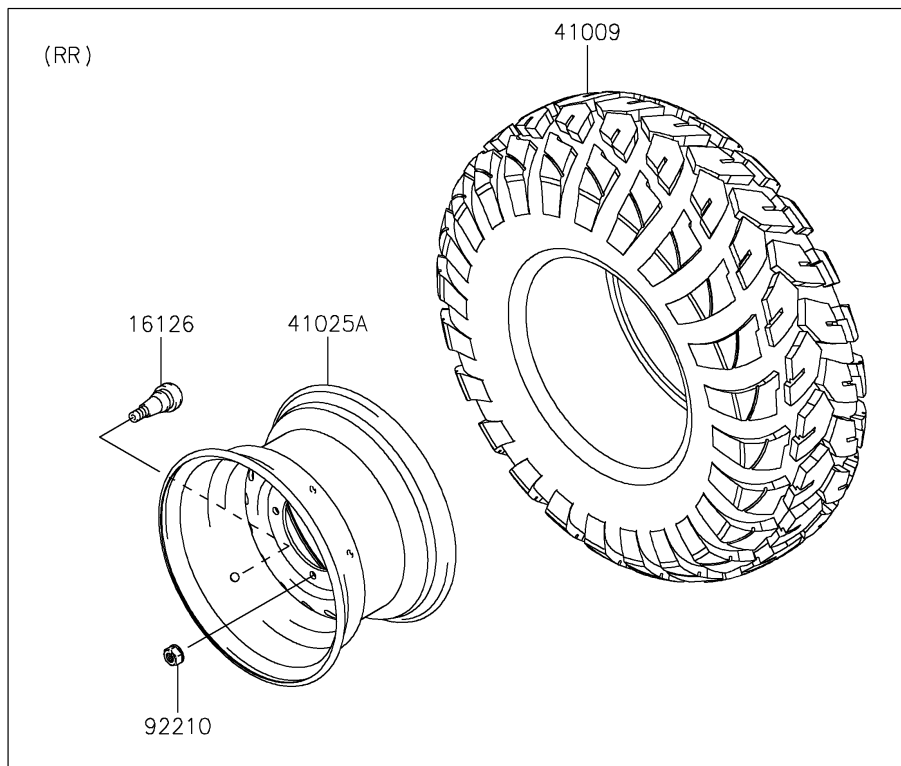

2019 MULE SX™ 4x4 XC CAMO FI PARTS DIAGRAM

Wheels/Tires

F2210

2019 MULE SX™ 4x4 XC CAMO FI PARTS LIST

Wheels/Tires

ITEM NAME	PART NUMBER	QUANTITY
VALVE (Ref # 16126)	16126-4001	4
TIRE,26X9.00R12 4PR,FRONTIER (Ref # 41009)	41009-0696	4
RIM,FR,12X7.5AT,F.S.BLACK (Ref # 41025)	41025-7505-397	2
RIM,RR,12X7.5AT,F.S.BLACK (Ref # 41025A)	41025-7506-397	2
NUT,LOCK,10MM (Ref # 92210)	92210-1204	16