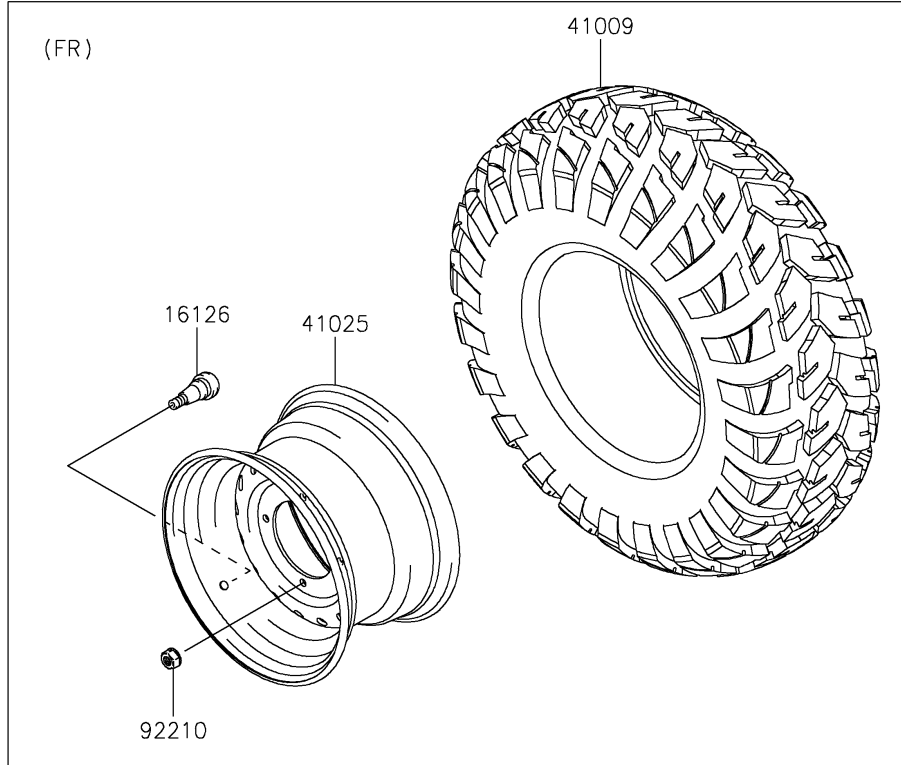

2019 MULE SX™ 4x4 XC CAMO FI PARTS DIAGRAM

Wheels/Tires

F2210

2019 MULE SX™ 4x4 XC CAMO FI PARTS LIST

Wheels/Tires

ITEM NAME	PART NUMBER	QUANTITY
VALVE (Ref # 16126)	16126-4001	4
TIRE,26X9.00R12 4PR,FRONTIER (Ref # 41009)	41009-0696	4
RIM,FR,12X7.5AT,F.S.BLACK (Ref # 41025)	41025-7505-397	2
RIM,RR,12X7.5AT,F.S.BLACK (Ref # 41025A)	41025-7506-397	2
NUT,LOCK,10MM (Ref # 92210)	92210-1204	16