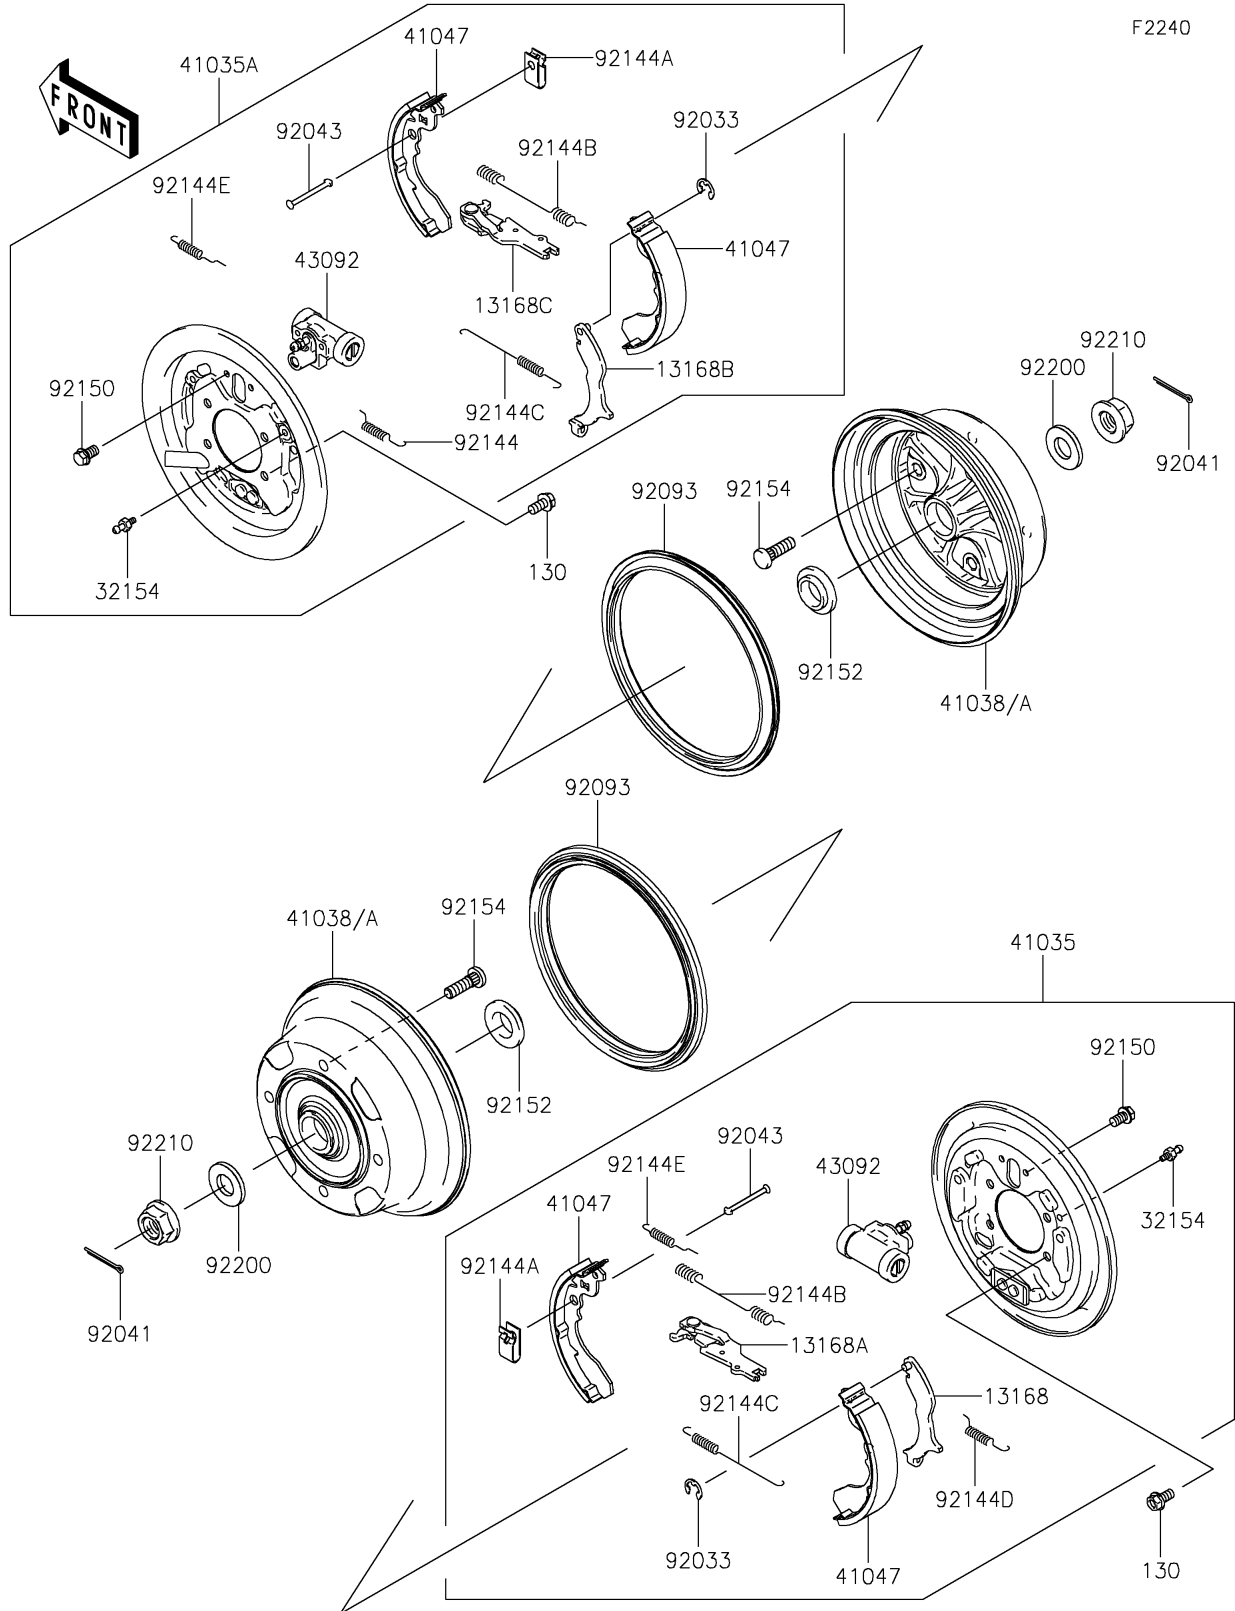

2019 MULE SX™ 4x4 XC CAMO FI PARTS DIAGRAM

Rear Hubs/Brakes

2019 MULE SX™ 4x4 XC CAMO FI PARTS LIST

Rear Hubs/Brakes

ITEM NAME	PART NUMBER	QUANTITY
LEVER,BRAKE,LH (Ref # 13168)	13168-0065	1
LEVER,BRAKE,LH (Ref # 13168A)	13168-0066	1
LEVER,BRAKE,RH (Ref # 13168B)	13168-0067	1
LEVER,BRAKE,RH (Ref # 13168C)	13168-0068	1
PIPE (Ref # 32154)	32154-0335	2
PANEL-ASSY-BRAKE,RR,LH (Ref # 41035)	41035-0722	1
PANEL-ASSY-BRAKE,RR,RH (Ref # 41035A)	41035-0723	1
DRUM,REAR BRAKE (Ref # 41038)	41038-0018	2
SHOE-ASSY-BRAKE,RR (Ref # 41047)	41047-7501	4
CYLINDER,BRAKE (Ref # 43092)	43092-0003	2
RING-SNAP (Ref # 92033)	92033-1279	2
COTTER,4.0X35 (Ref # 92041)	92041-1053	2
PIN,SHOE HOLD (Ref # 92043)	92043-1460	4
SEAL,BS184.8X13.5-1 (Ref # 92093)	92093-0031	2
SPRING,RH (Ref # 92144)	92144-1608	1
SPRING,SHOE HOLD (Ref # 92144A)	92144-1609	4
SPRING,RETURN,UPP (Ref # 92144B)	92144-1612	2
SPRING,RETURN,LWR (Ref # 92144C)	92144-1613	2
SPRING,LH (Ref # 92144D)	92144-1614	1
SPRING (Ref # 92144E)	92144-1615	2
BOLT,FLANGED,6X10 (Ref # 92150)	92150-1664	4
COLLAR (Ref # 92152)	92152-0284	2
BOLT,10X34.6 (Ref # 92154)	92154-1482	8
WASHER,20.5X41.0X4.5 (Ref # 92200)	92200-1795	2
NUT,FLANGED,20MM (Ref # 92210)	92210-2093	2
BOLT-FLANGED,8X16 (Ref # 130)	130CA0816	8