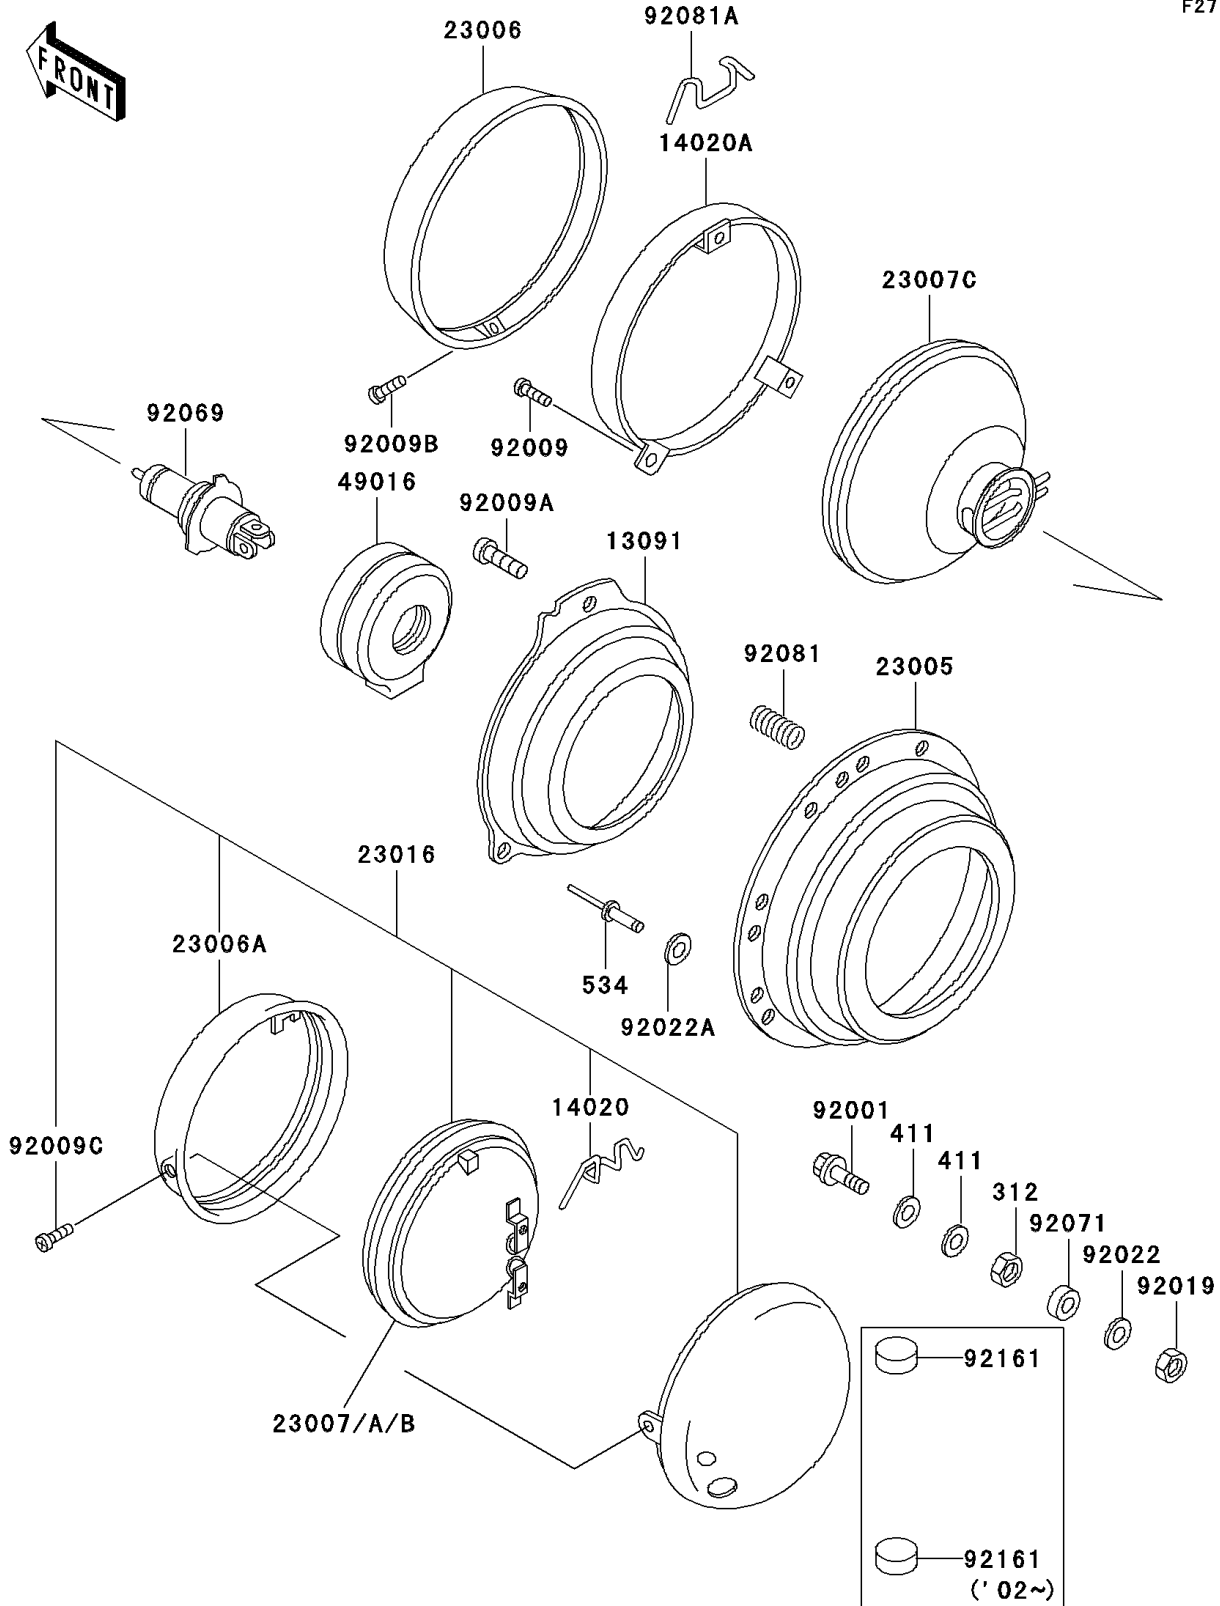

2001 Police 1000 PARTS DIAGRAM

Headlight(s)

F2710

2001 Police 1000 PARTS LIST

Headlight(s)

ITEM NAME	PART NUMBER	QUANTITY
NUT-HEX,6MM (Ref # 312)	312B0600	4
WASHER-PLAIN,8MM (Ref # 411)	411B0800	12
RIVET-BLIND REG (Ref # 534)	534YW0608	4
HOLDER,HEAD LAMP (Ref # 13091)	13091-4007	1
RETAINER,CLIP (Ref # 14020)	14020-1096	6
RETAINER,HEAD LAMP (Ref # 14020A)	14020-4002	1
BODY-COMP-HEAD LAMP (Ref # 23005)	23005-4003	1
RIM-LAMP,HEAD (Ref # 23006)	23006-4002	1
RIM-LAMP,PURSUIT LAMP (Ref # 23006A)	23006-4004	2
LENS-COMP,PURSUIT LAMP,BLUE (Ref # 23007)	23007-1002	2
LENS-COMP,PURSUIT LAMP,AMBER (Ref # 23007A)	23007-1003	2
LENS-COMP,PURSUIT LAMP,RED (Ref # 23007B)	23007-1382	2
LENS-COMP,HEAD LAMP (Ref # 23007C)	23007-1400	1
LAMP-ASSY,PURSUIT,RED (Ref # 23016)	23016-4004	2
COVER-SEAL,HEAD LAMP (Ref # 49016)	49016-1046	1
BOLT,CARRIAGE (Ref # 92001)	92001-4015	4
SCREW,PAN HEAD (Ref # 92009)	92009-4007	3
SCREW,PAN HEAD (Ref # 92009A)	92009-4008	2
SCREW,4X14 (Ref # 92009B)	92009-4009	1
SCREW,4X8 (Ref # 92009C)	92009-4011	2
NUT,LOCK,6MM (Ref # 92019)	92019-008	4
WASHER,6.5X20X1.6 (Ref # 92022)	92022-125	4
WASHER (Ref # 92022A)	92022-3539	4
BULB,12V 60/55W,H4 (Ref # 92069)	92069-1002	1
GROMMET (Ref # 92071)	92071-056	4
SPRING (Ref # 92081)	92081-4014	1
SPRING,CLIP (Ref # 92081A)	92081-4015	1