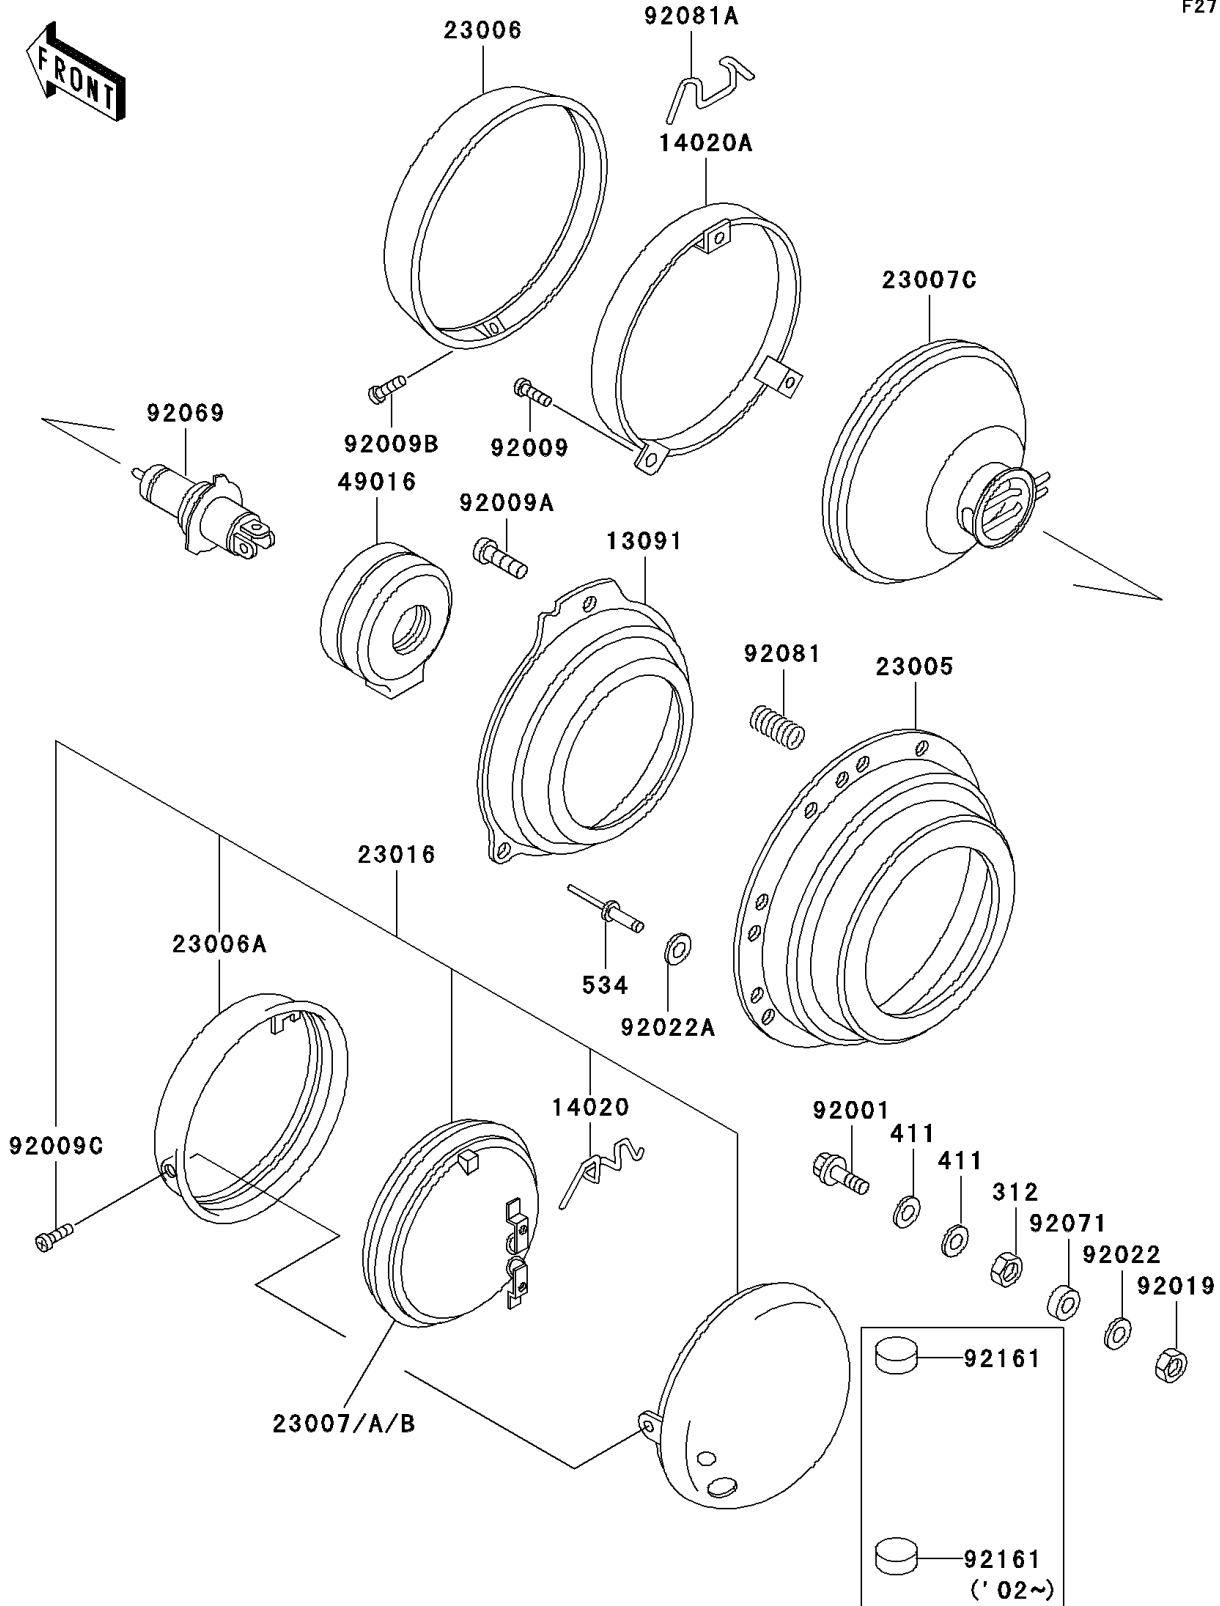

# 2003 Police 1000 PARTS DIAGRAM

Headlight(s)

F2710

## 2003 Police 1000 PARTS LIST

### Headlight(s)

ITEM NAME	PART NUMBER	QUANTITY
NUT-HEX,6MM (Ref # 312)	312B0600	4
WASHER-PLAIN,8MM (Ref # 411)	411B0800	12
RIVET-BLIND REG (Ref # 534)	534YW0608	4
HOLDER,HEAD LAMP (Ref # 13091)	13091-4007	1
RETAINER,CLIP (Ref # 14020)	14020-1096	6
RETAINER,HEAD LAMP (Ref # 14020A)	14020-4002	1
BODY-COMP-HEAD LAMP (Ref # 23005)	23005-4003	1
RIM-LAMP,HEAD (Ref # 23006)	23006-4002	1
RIM-LAMP,PURSUIT LAMP (Ref # 23006A)	23006-4004	2
LENS-COMP,PURSUIT LAMP,BLUE (Ref # 23007)	23007-1002	2
LENS-COMP,PURSUIT LAMP,AMBER (Ref # 23007A)	23007-1003	2
LENS-COMP,PURSUIT LAMP,RED (Ref # 23007B)	23007-1382	2
LENS-COMP,HEAD LAMP (Ref # 23007C)	23007-1400	1
LAMP-ASSY,PURSUIT,RED (Ref # 23016)	23016-4004	2
COVER-SEAL,HEAD LAMP (Ref # 49016)	49016-1046	1
BOLT,CARRIAGE (Ref # 92001)	92001-4015	4
SCREW,PAN HEAD (Ref # 92009)	92009-4007	3
SCREW,PAN HEAD (Ref # 92009A)	92009-4008	2
SCREW,4X14 (Ref # 92009B)	92009-4009	1
SCREW,4X8 (Ref # 92009C)	92009-4011	2
NUT,LOCK,6MM (Ref # 92019)	92019-008	4
WASHER,6.5X20X1.6 (Ref # 92022)	92022-125	4
WASHER (Ref # 92022A)	92022-3539	4
BULB,12V 60/55W,H4 (Ref # 92069)	92069-1002	1
GROMMET (Ref # 92071)	92071-056	4
SPRING (Ref # 92081)	92081-4014	1
SPRING,CLIP (Ref # 92081A)	92081-4015	1
DAMPER (Ref # 92161)	92161-1256	4