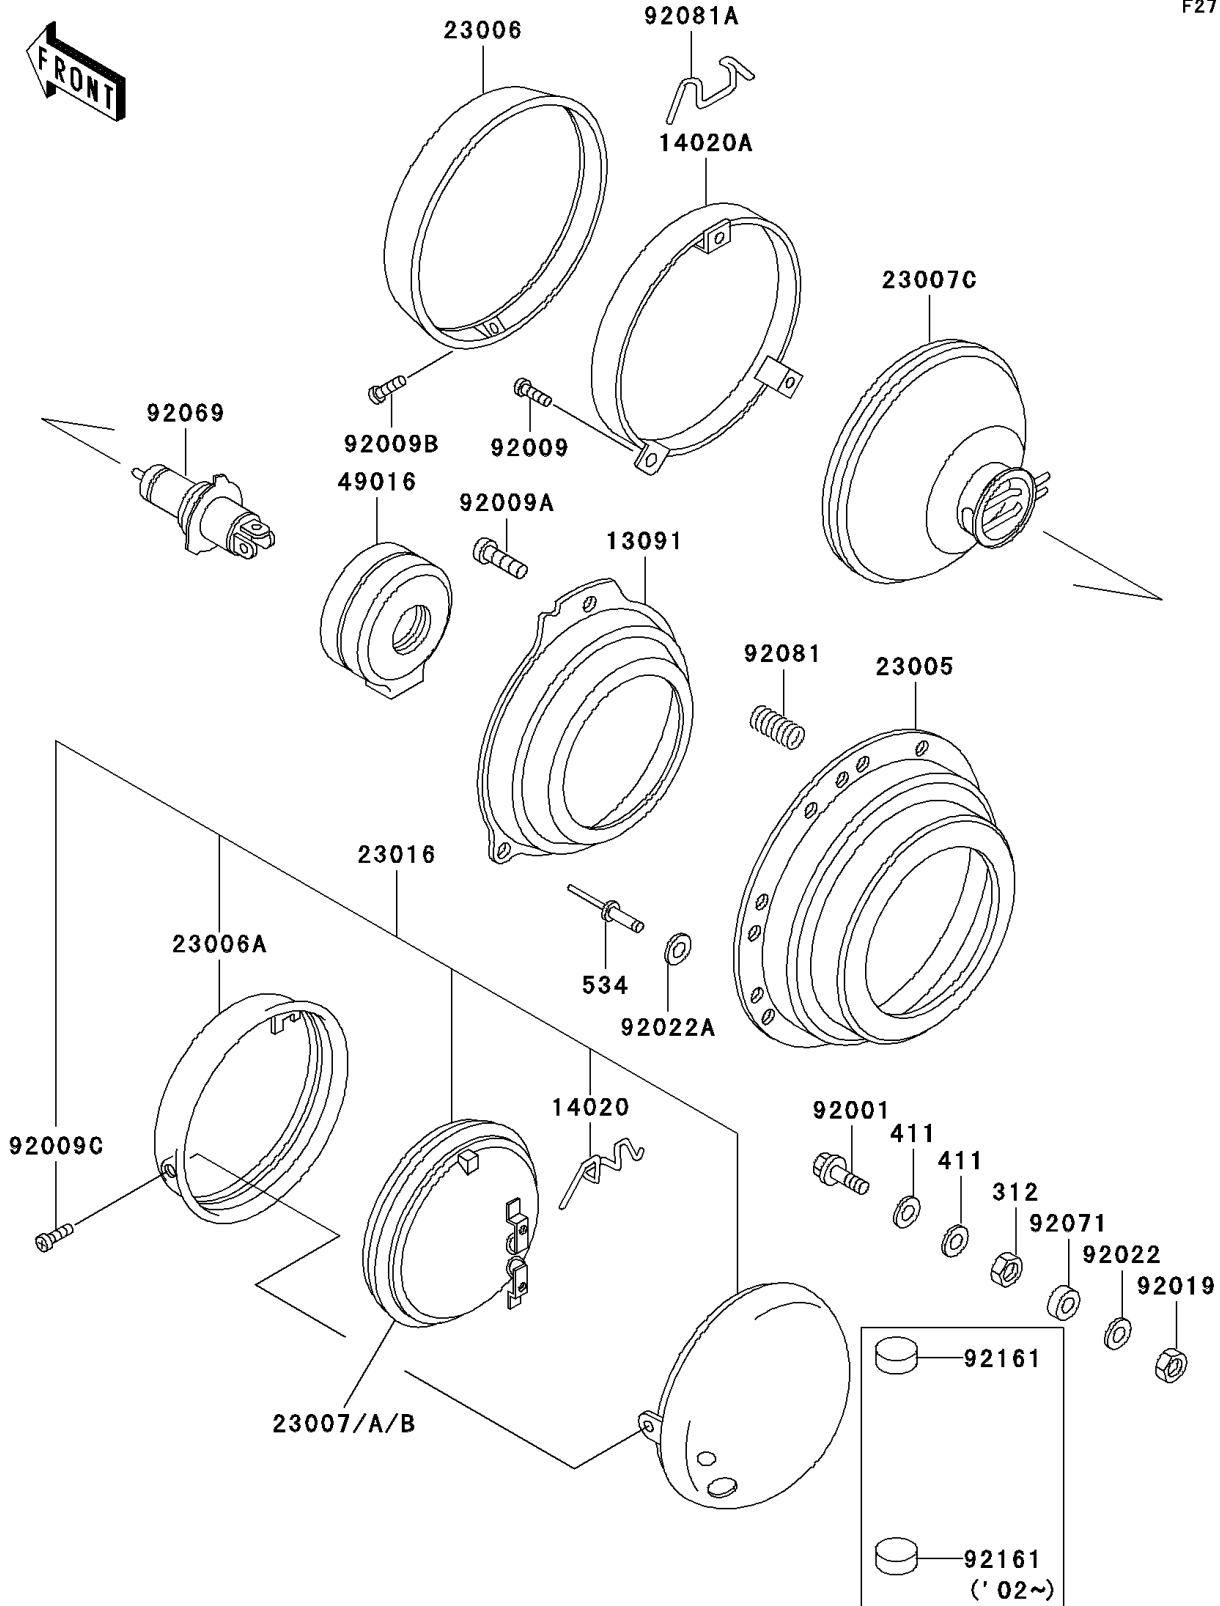

2005 Police 1000 PARTS DIAGRAM

Headlight(s)

F2710

2005 Police 1000 PARTS LIST

Headlight(s)

ITEM NAME	PART NUMBER	QUANTITY
NUT-HEX,6MM (Ref # 312)	312B0600	4
WASHER-PLAIN,8MM (Ref # 411)	411B0800	12
RIVET-BLIND REG (Ref # 534)	534YW0608	4
HOLDER,HEAD LAMP (Ref # 13091)	13091-4007	1
RETAINER,CLIP (Ref # 14020)	14020-1096	6
RETAINER,HEAD LAMP (Ref # 14020A)	14020-4002	1
BODY-COMP-HEAD LAMP (Ref # 23005)	23005-4003	1
RIM-LAMP,HEAD (Ref # 23006)	23006-4002	1
RIM-LAMP,PURSUIT LAMP (Ref # 23006A)	23006-4004	2
LENS-COMP,PURSUIT LAMP,BLUE (Ref # 23007)	23007-1002	2
LENS-COMP,PURSUIT LAMP,AMBER (Ref # 23007A)	23007-1003	2
LENS-COMP,PURSUIT LAMP,RED (Ref # 23007B)	23007-1382	2
LENS-COMP,HEAD LAMP (Ref # 23007C)	23007-1400	1
LAMP-ASSY,PURSUIT,RED (Ref # 23016)	23016-4004	2
COVER-SEAL,HEAD LAMP (Ref # 49016)	49016-1046	1
BOLT,CARRIAGE (Ref # 92001)	92001-4015	4
SCREW,PAN HEAD (Ref # 92009)	92009-4007	3
SCREW,PAN HEAD (Ref # 92009A)	92009-4008	2
SCREW,4X14 (Ref # 92009B)	92009-4009	1
SCREW,4X8 (Ref # 92009C)	92009-4011	2
NUT,LOCK,6MM (Ref # 92019)	92019-008	4
WASHER,6.5X20X1.6 (Ref # 92022)	92022-125	4
WASHER (Ref # 92022A)	92022-3539	4
BULB,12V 60/55W,H4 (Ref # 92069)	92069-1002	1
GROMMET (Ref # 92071)	92071-056	4
SPRING (Ref # 92081)	92081-4014	1
SPRING,CLIP (Ref # 92081A)	92081-4015	1
DAMPER (Ref # 92161)	92161-1256	4