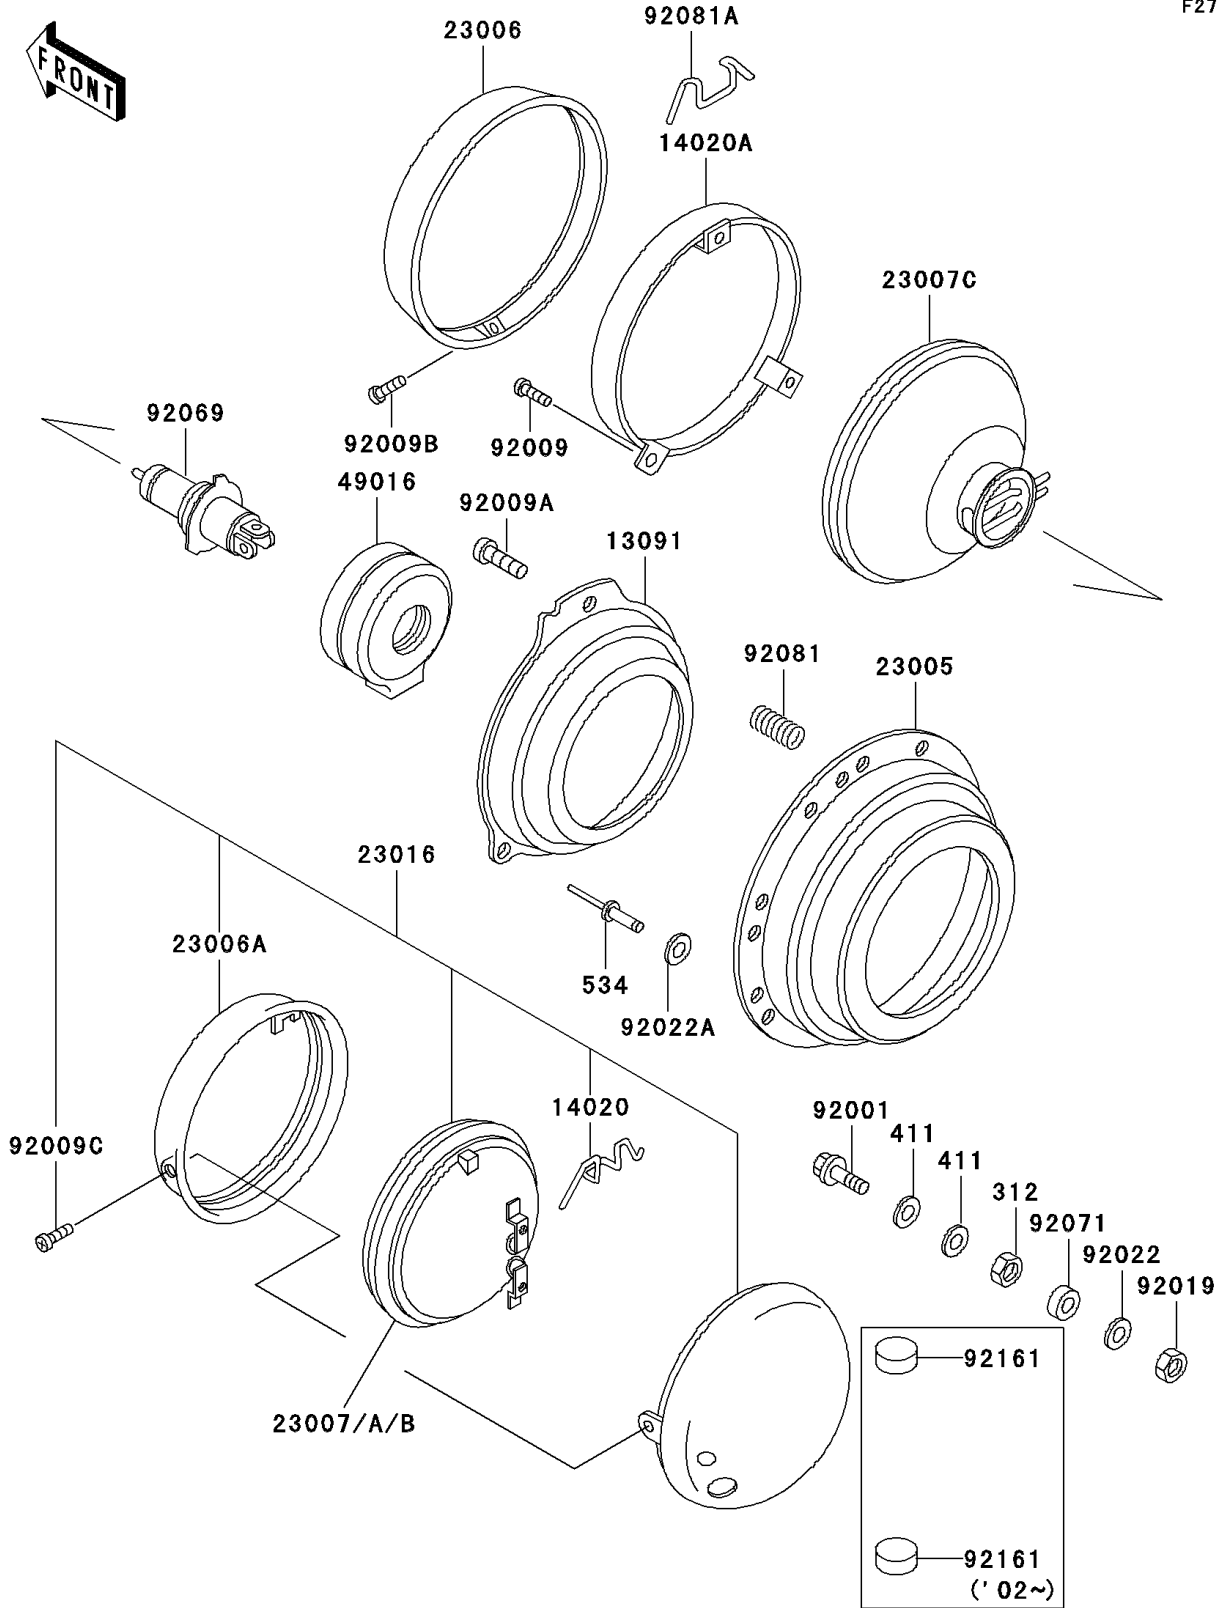

2005 Police 1000 PARTS DIAGRAM

Headlight(s)

F2710

2005 Police 1000 PARTS LIST

Headlight(s)

ITEM NAME	PART NUMBER	QUANTITY
NUT-HEX,6MM (Ref # 312)	312B0600	4
WASHER-PLAIN,8MM (Ref # 411)	411B0800	12
RIVET-BLIND REG (Ref # 534)	534YW0608	4
HOLDER,HEAD LAMP (Ref # 13091)	13091-4007	1
RETAINER,CLIP (Ref # 14020)	14020-1096	6
RETAINER,HEAD LAMP (Ref # 14020A)	14020-4002	1
BODY-COMP-HEAD LAMP (Ref # 23005)	23005-4003	1
RIM-LAMP,HEAD (Ref # 23006)	23006-4002	1
RIM-LAMP,PURSUIT LAMP (Ref # 23006A)	23006-4004	2
LENS-COMP,PURSUIT LAMP,BLUE (Ref # 23007)	23007-1002	2
LENS-COMP,PURSUIT LAMP,AMBER (Ref # 23007A)	23007-1003	2
LENS-COMP,PURSUIT LAMP,RED (Ref # 23007B)	23007-1382	2
LENS-COMP,HEAD LAMP (Ref # 23007C)	23007-1400	1
LAMP-ASSY,PURSUIT,RED (Ref # 23016)	23016-4004	2
COVER-SEAL,HEAD LAMP (Ref # 49016)	49016-1046	1
BOLT,CARRIAGE (Ref # 92001)	92001-4015	4
SCREW,PAN HEAD (Ref # 92009)	92009-4007	3
SCREW,PAN HEAD (Ref # 92009A)	92009-4008	2
SCREW,4X14 (Ref # 92009B)	92009-4009	1
SCREW,4X8 (Ref # 92009C)	92009-4011	2
NUT,LOCK,6MM (Ref # 92019)	92019-008	4
WASHER,6.5X20X1.6 (Ref # 92022)	92022-125	4
WASHER (Ref # 92022A)	92022-3539	4
BULB,12V 60/55W,H4 (Ref # 92069)	92069-1002	1
GROMMET (Ref # 92071)	92071-056	4
SPRING (Ref # 92081)	92081-4014	1
SPRING,CLIP (Ref # 92081A)	92081-4015	1
DAMPER (Ref # 92161)	92161-1256	4