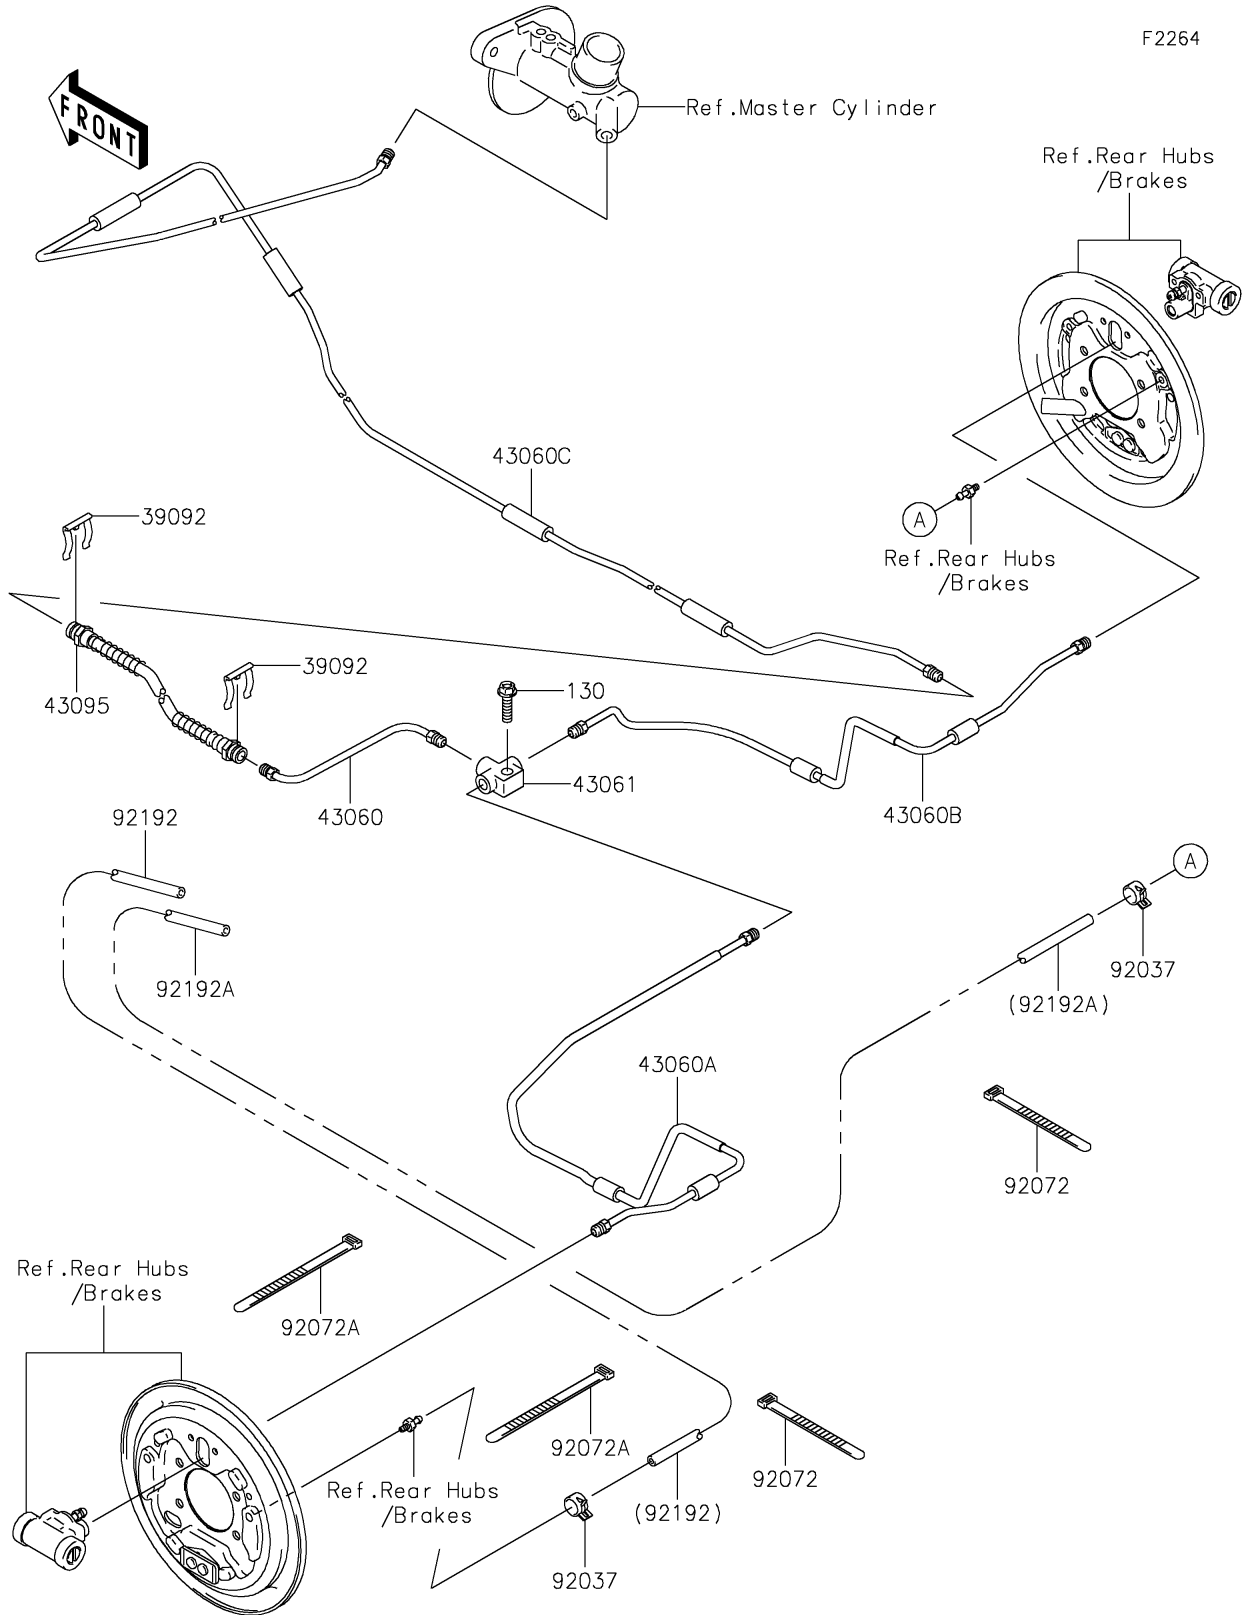

2020 MULE SX™ 4x4 XC CAMO FI PARTS DIAGRAM

Rear Brake Piping

2020 MULE SX™ 4x4 XC CAMO FI PARTS LIST

Rear Brake Piping

ITEM NAME	PART NUMBER	QUANTITY
PIN-HAIR (Ref # 39092)	39092-1052	2
PIPE-BRAKE,RR,CNT (Ref # 43060)	43060-0006	1
PIPE-BRAKE,M/CYLINDER (Ref # 43060A)	43060-0327	1
PIPE-BRAKE,RR,LH (Ref # 43060B)	43060-0337	1
PIPE-BRAKE,RR,RH (Ref # 43060C)	43060-0338	1
JOINT-BRAKE (Ref # 43061)	43061-1063	1
HOSE-BRAKE,RR (Ref # 43095)	43095-1545	1
CLAMP (Ref # 92037)	92037-1601	2
BAND,L=123 (Ref # 92072)	92072-030	2
BAND,L=149 (Ref # 92072A)	92072-031	2
TUBE,4.7X9.5X1320 (Ref # 92192)	92192-0103	1
TUBE,4.7X9.5X1760 (Ref # 92192A)	92192-0176	1
BOLT-FLANGED,8X30 (Ref # 130)	130CA0830	1