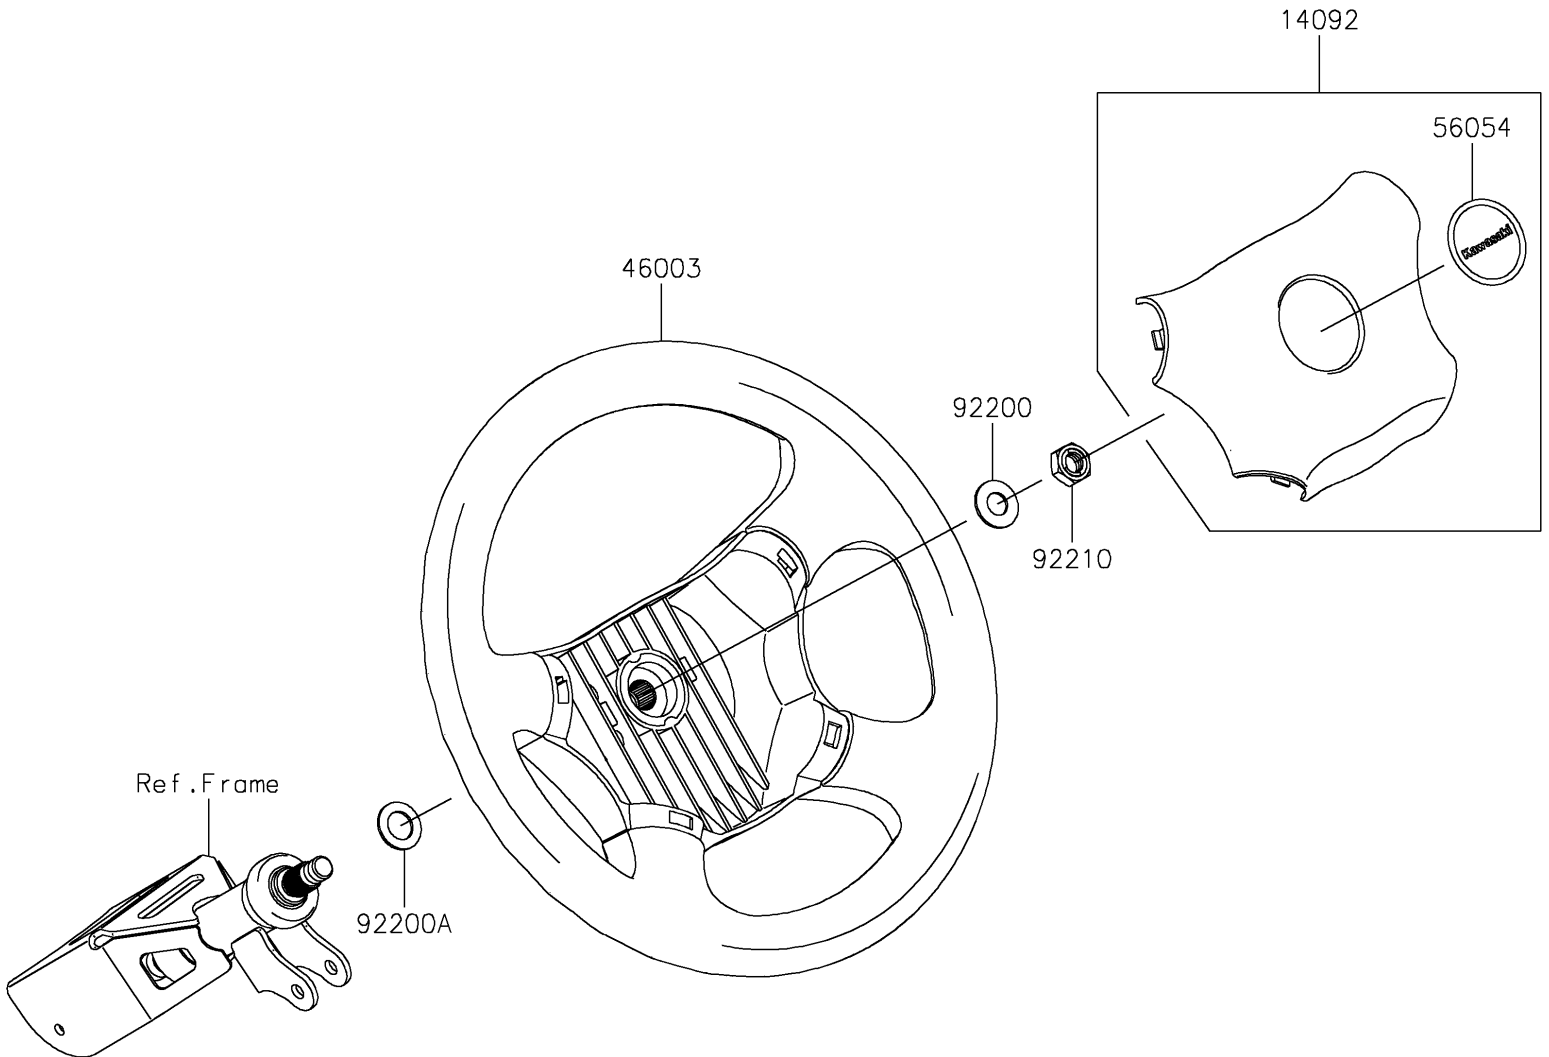

2019 MULE SX™ 4x4 XC CAMO FI PARTS DIAGRAM

Steering Wheel

F2311

2019 MULE SX™ 4x4 XC CAMO FI PARTS LIST

Steering Wheel

ITEM NAME	PART NUMBER	QUANTITY
COVER,HORN SWITCH (Ref # 14092)	14092-1029	1
HANDLE (Ref # 46003)	46003-0595	1
MARK,CENTER LOGO,KAWASAKI (Ref # 56054)	56054-1188	1
WASHER,12.1X25X1.6 (Ref # 92200)	92200-0455	1
WASHER,15X25X1.6 (Ref # 92200A)	92200-0460	1
NUT,LOCK,12MM (Ref # 92210)	92210-1249	1