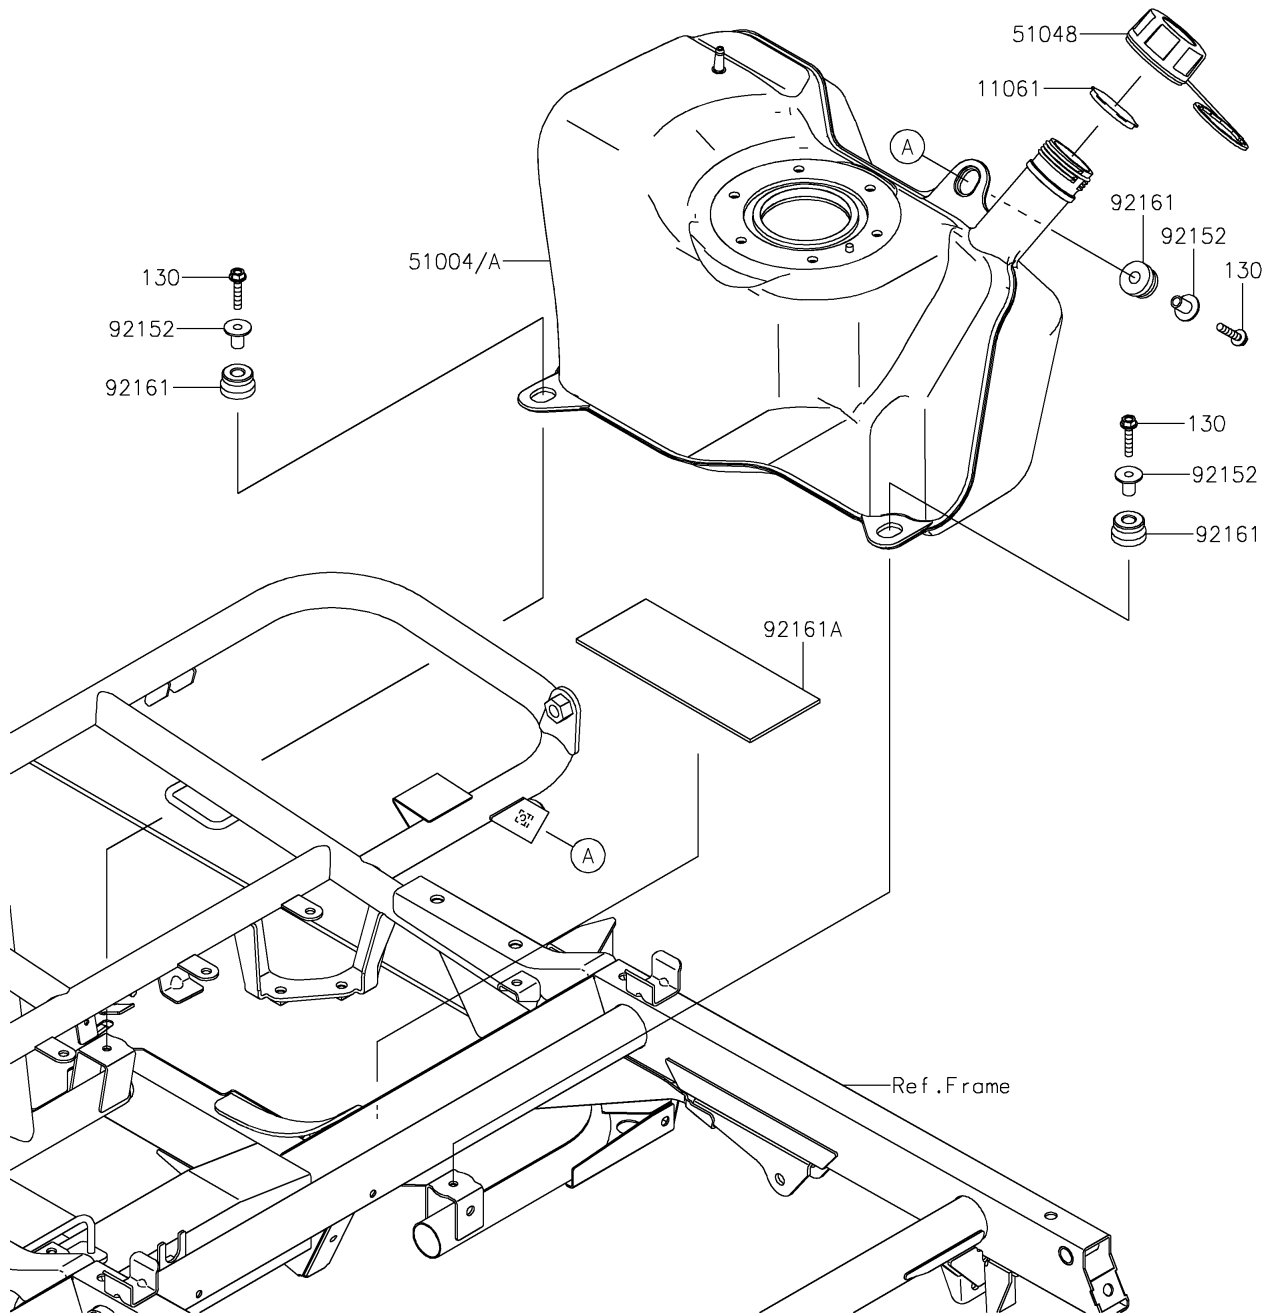

# 2019 MULE SX™ 4x4 XC CAMO FI PARTS DIAGRAM

Fuel Tank

F2410

# 2019 MULE SX™ 4x4 XC CAMO FI PARTS LIST

Fuel Tank

ITEM NAME	PART NUMBER	QUANTITY
-----------	-------------	----------