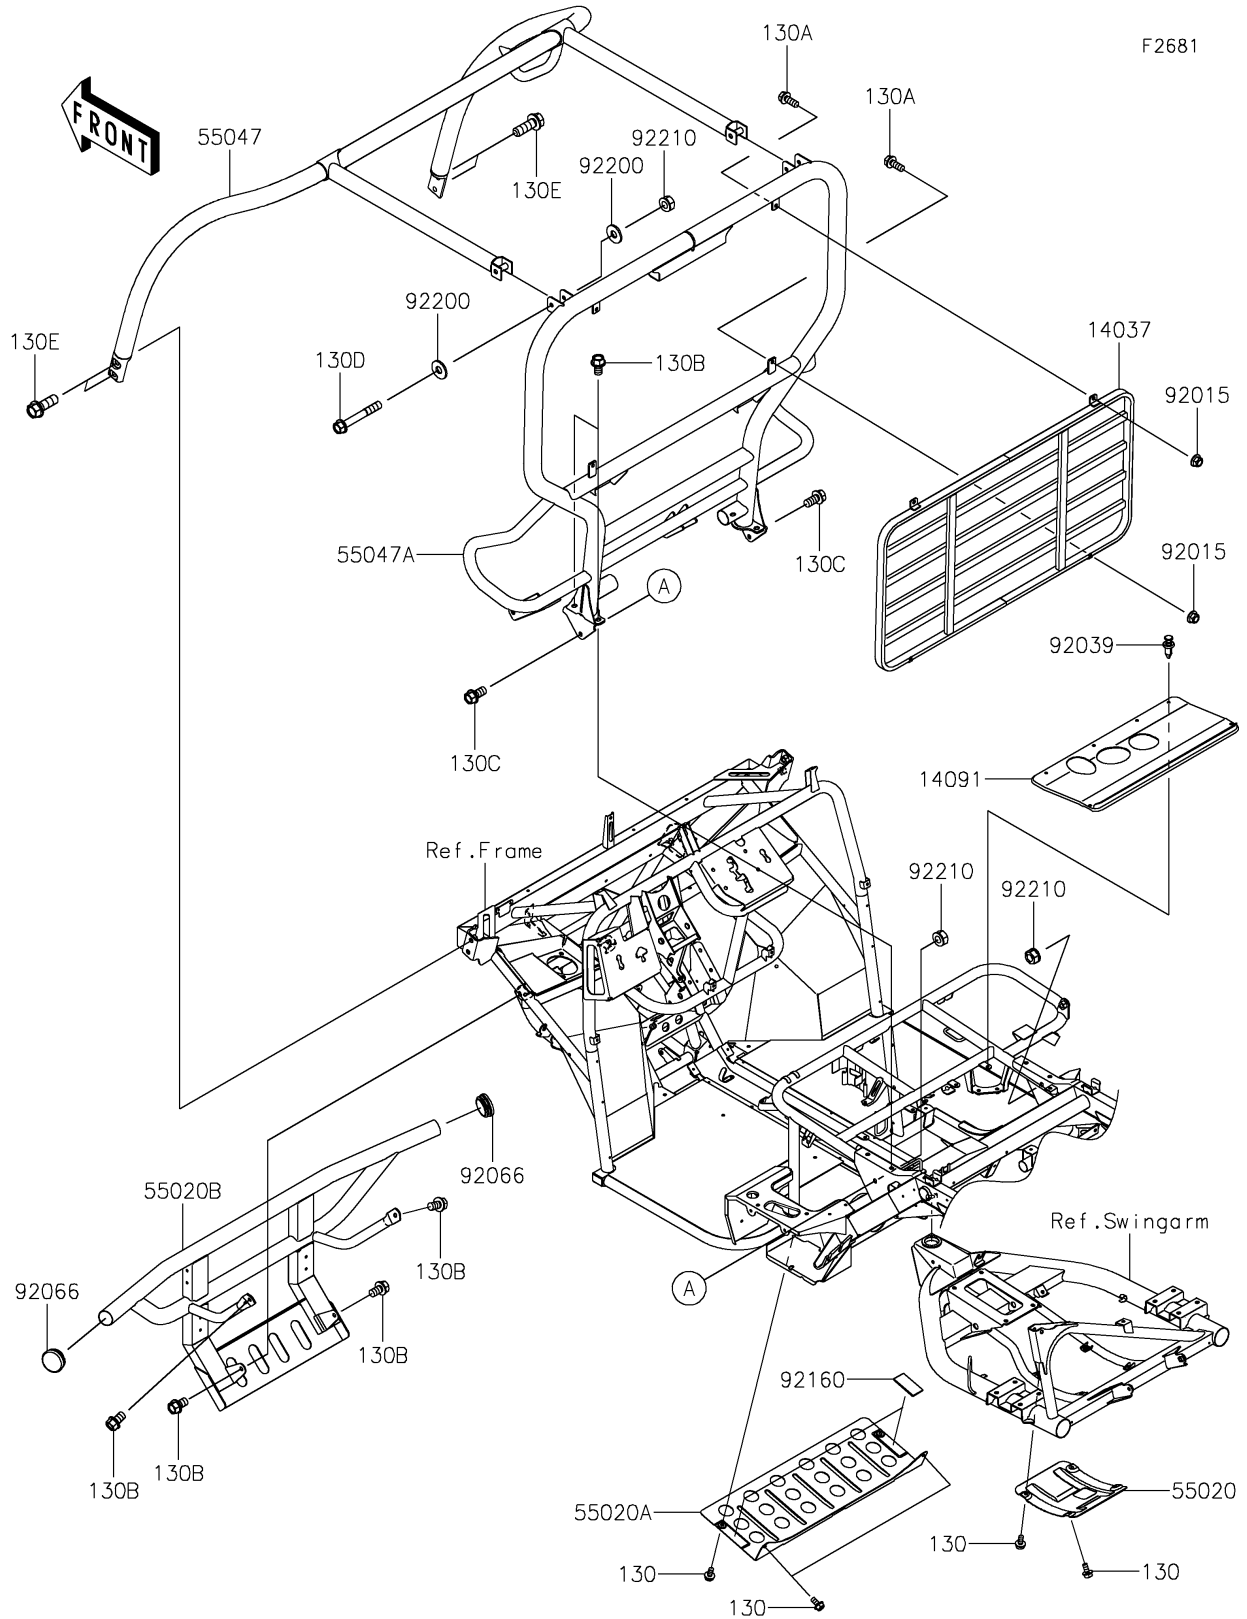

2019 MULE SX™ 4x4 XC CAMO FI PARTS DIAGRAM

Guards/Cab Frame

2019 MULE SX™ 4x4 XC CAMO FI PARTS LIST

Guards/Cab Frame

ITEM NAME	PART NUMBER	QUANTITY
-----------	-------------	----------