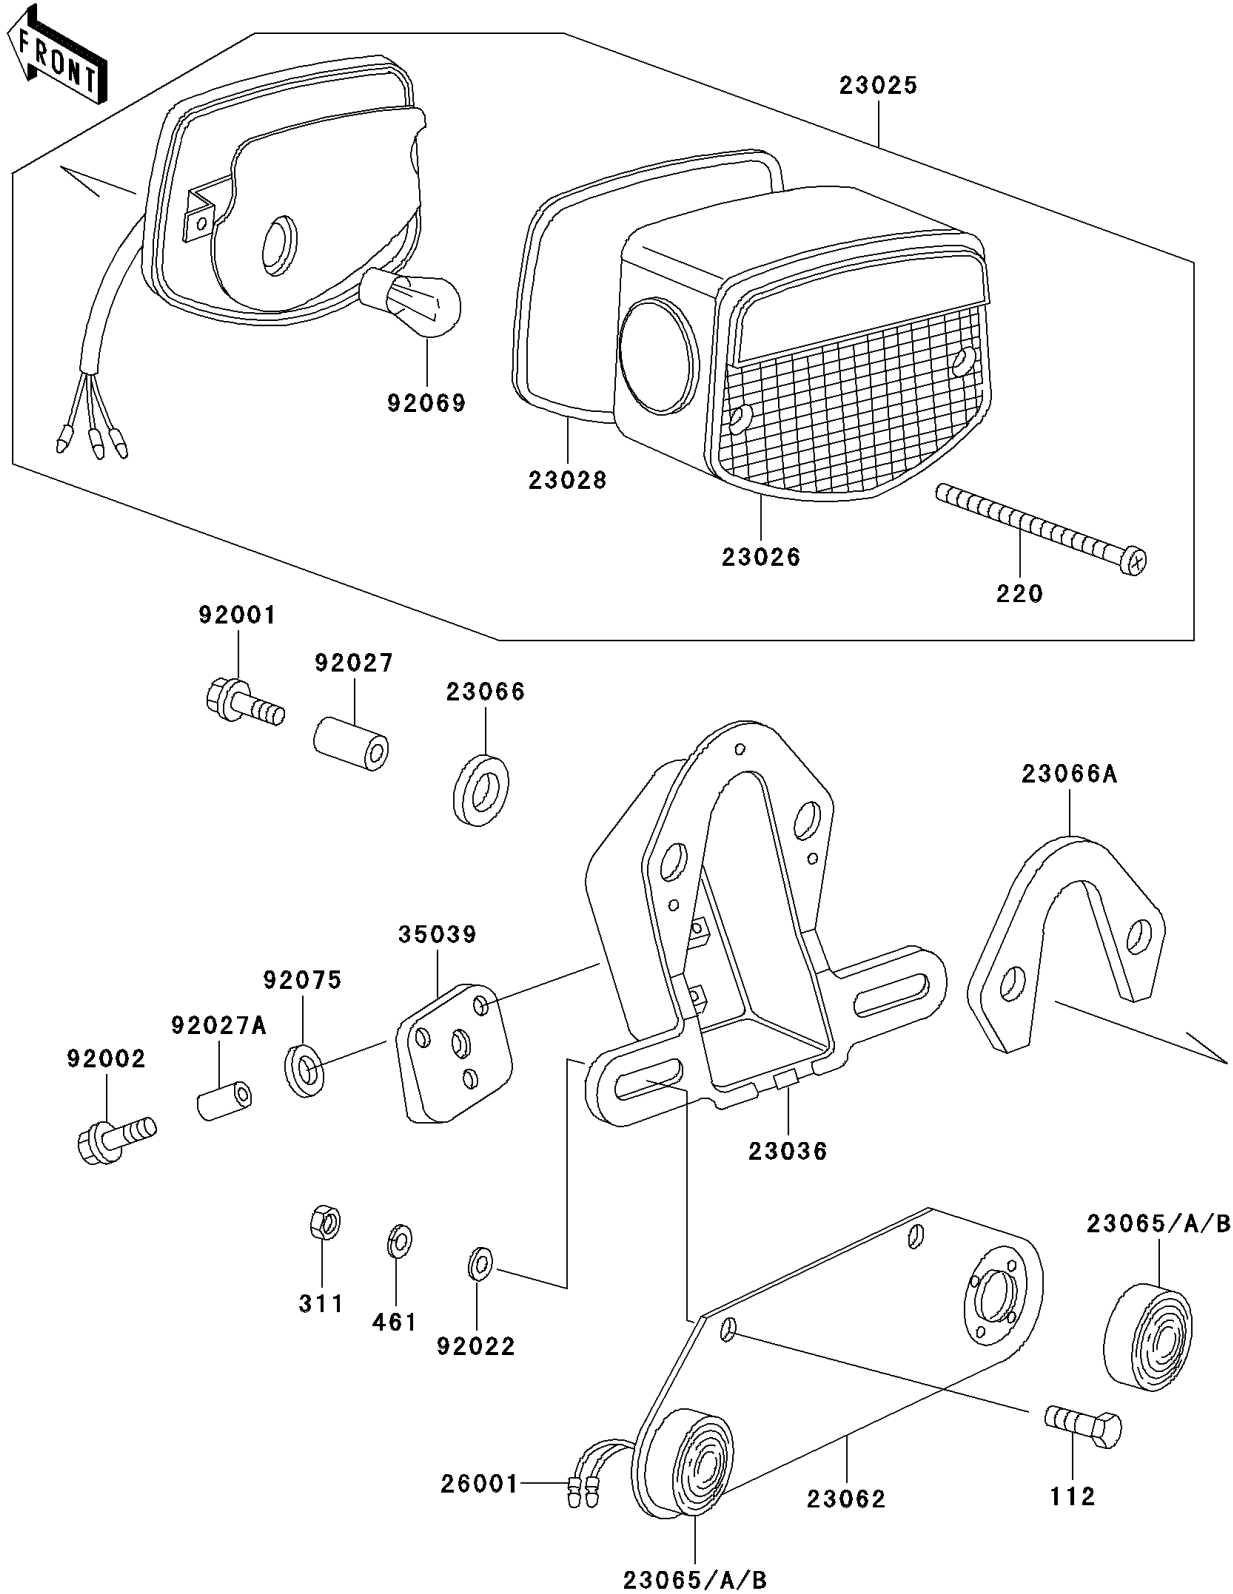

2001 Police 1000 PARTS DIAGRAM

Taillight(s)

F2720

2001 Police 1000 PARTS LIST

Taillight(s)

ITEM NAME	PART NUMBER	QUANTITY
BOLT-UPSET (Ref # 112)	112B0620	2
SCREW-PAN-CROS (Ref # 220)	220B0460	2
NUT-HEX,6MM (Ref # 311)	311B0600	2
WASHER-SPRING,6MM (Ref # 461)	461F0600	2
LAMP-TAIL (Ref # 23025)	23025-1306	1
LENS,TAIL LAMP (Ref # 23026)	23026-034	1
GASKET,TAIL LAMP LENS (Ref # 23028)	23028-021	1
BRACKET-TAIL LAMP,"220-40810" (Ref # 23036)	23036-052	1
BRACKET-COMP,LICENSE PLATE (Ref # 23062)	23062-1002	1
LAMP-ASSY,ID,BLUE (Ref # 23065)	23065-003	2
LAMP-ASSY,ID,RED (Ref # 23065A)	23065-004	2
LAMP-ASSY,ID,AMBER (Ref # 23065B)	23065-005	2
DAMPER (Ref # 23066)	23066-020	2
DAMPER (Ref # 23066A)	23066-023	1
HARNESS,ID LIGHT (Ref # 26001)	26001-4001	2
DAMPER,TAIL LAMP (Ref # 35039)	35039-004	1
BOLT,6X20 (Ref # 92001)	92001-1773	2
BOLT,6X25 (Ref # 92002)	92002-1137	3
WASHER,7X16X1.2 (Ref # 92022)	92022-024	2
COLLAR,6.8X10X8.5 (Ref # 92027)	92027-129	2
COLLAR,6.8X10X14.5 (Ref # 92027A)	92027-156	3
BULB,12V 21/5W (Ref # 92069)	92069-063	1
DAMPER,FENDER (Ref # 92075)	92075-121	3