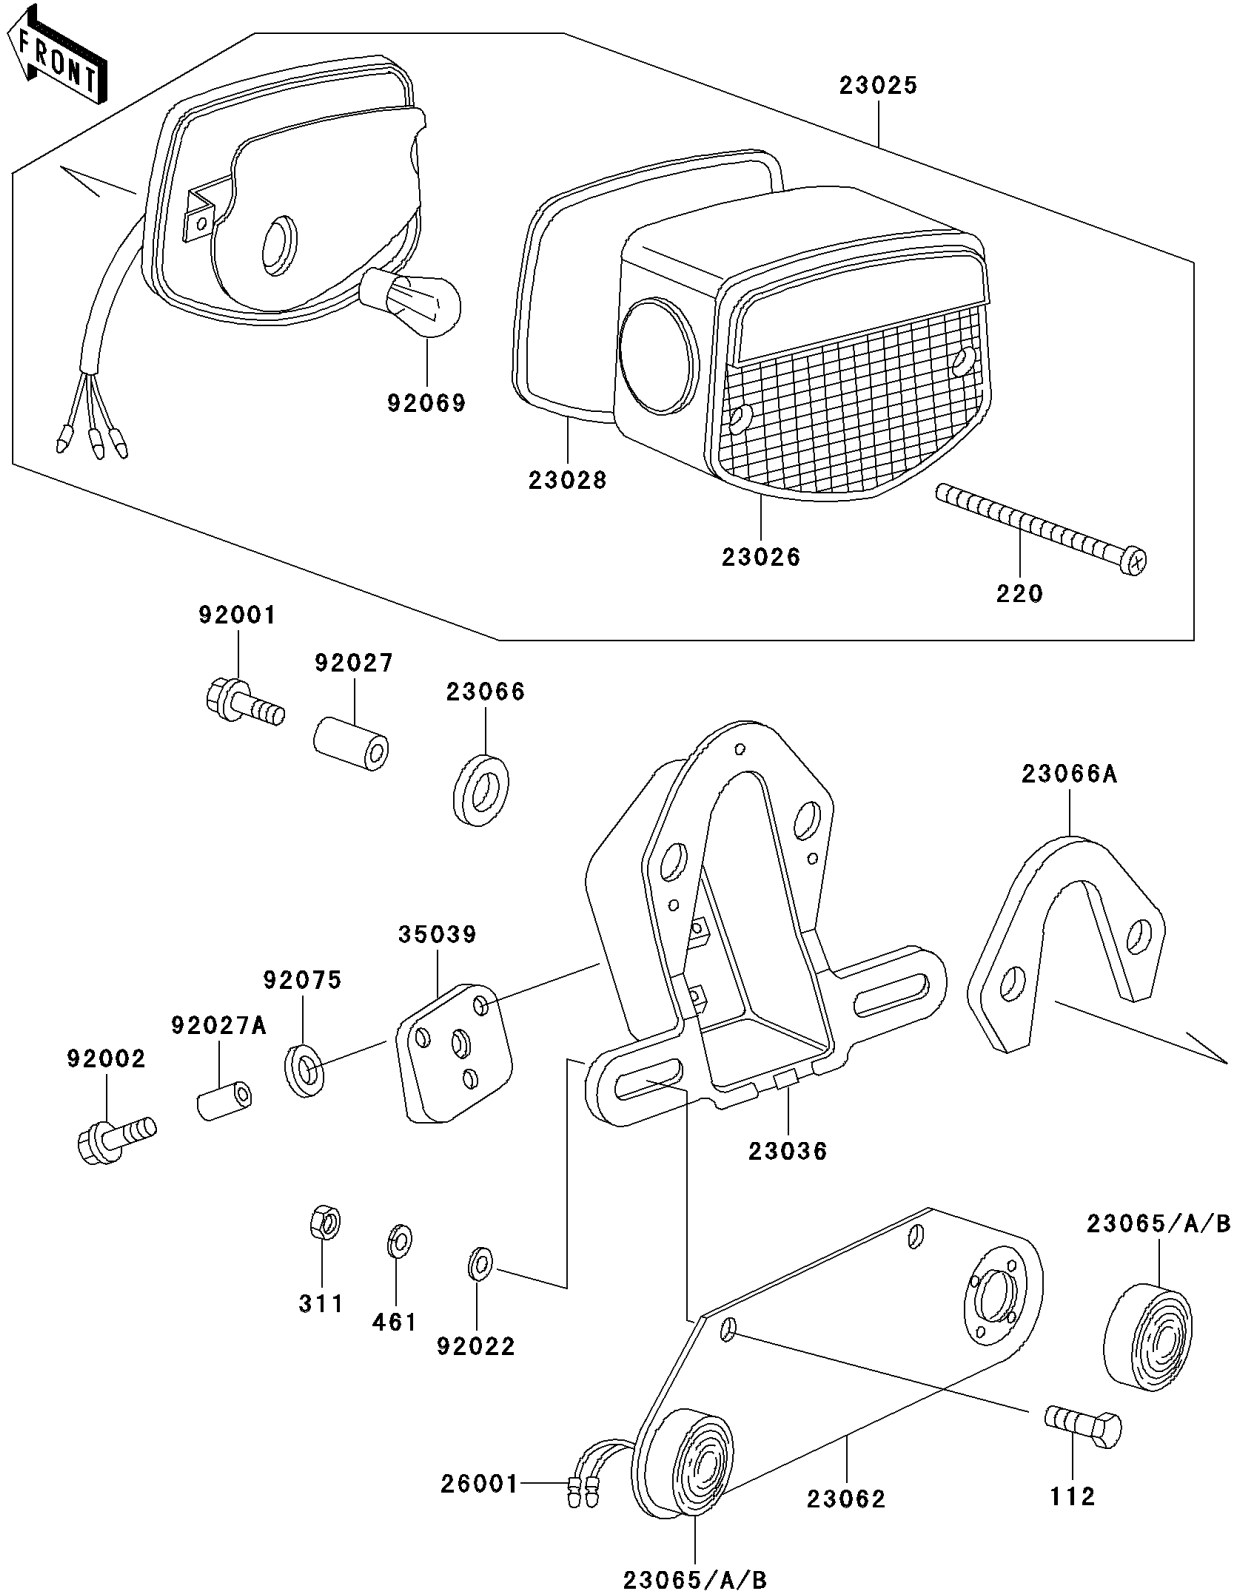

# 2003 Police 1000 PARTS DIAGRAM

Taillight(s)

F2720

## 2003 Police 1000 PARTS LIST

### Taillight(s)

ITEM NAME	PART NUMBER	QUANTITY
BOLT-UPSET (Ref # 112)	112B0620	2
SCREW-PAN-CROS (Ref # 220)	220B0460	2
NUT-HEX,6MM (Ref # 311)	311B0600	2
WASHER-SPRING,6MM (Ref # 461)	461F0600	2
LAMP-TAIL (Ref # 23025)	23025-1306	1
LENS,TAIL LAMP (Ref # 23026)	23026-034	1
GASKET,TAIL LAMP LENS (Ref # 23028)	23028-021	1
BRACKET-TAIL LAMP,"220-40810" (Ref # 23036)	23036-052	1
BRACKET-COMP,LICENSE PLATE (Ref # 23062)	23062-1002	1
LAMP-ASSY,ID,BLUE (Ref # 23065)	23065-003	2
LAMP-ASSY,ID,RED (Ref # 23065A)	23065-004	2
LAMP-ASSY,ID,AMBER (Ref # 23065B)	23065-005	2
DAMPER (Ref # 23066)	23066-020	2
DAMPER (Ref # 23066A)	23066-023	1
HARNESS,ID LIGHT (Ref # 26001)	26001-4001	2
DAMPER,TAIL LAMP (Ref # 35039)	35039-004	1
BOLT,6X20 (Ref # 92001)	92001-1773	2
BOLT,6X25 (Ref # 92002)	92002-1137	3
WASHER,7X16X1.2 (Ref # 92022)	92022-024	2
COLLAR,6.8X10X8.5 (Ref # 92027)	92027-129	2
COLLAR,6.8X10X14.5 (Ref # 92027A)	92027-156	3
BULB,12V 21/5W (Ref # 92069)	92069-063	1
DAMPER,FENDER (Ref # 92075)	92075-121	3