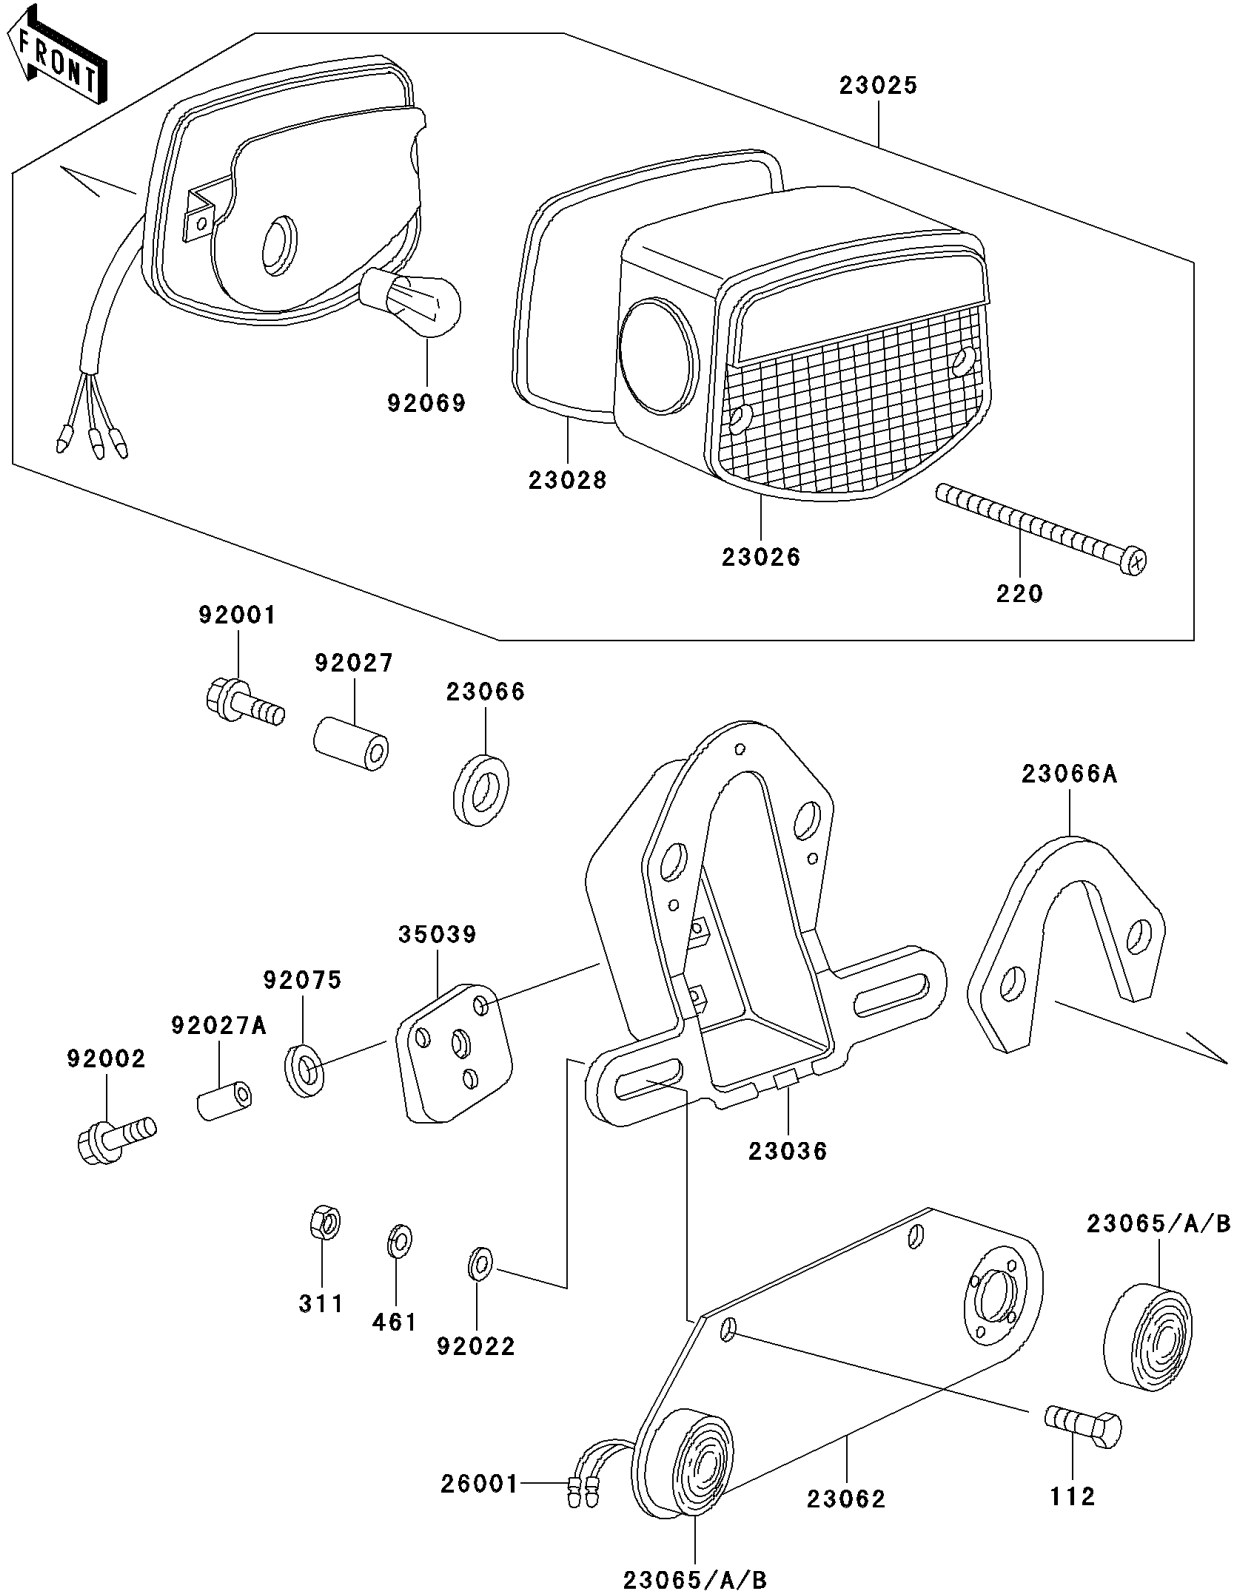

# 2005 Police 1000 PARTS DIAGRAM

Taillight(s)

F2720

## 2005 Police 1000 PARTS LIST

### Taillight(s)

ITEM NAME	PART NUMBER	QUANTITY
BOLT-UPSET (Ref # 112)	112B0620	2
SCREW-PAN-CROS (Ref # 220)	220B0460	2
NUT-HEX,6MM (Ref # 311)	311B0600	2
WASHER-SPRING,6MM (Ref # 461)	461F0600	2
LAMP-TAIL (Ref # 23025)	23025-1306	1
LENS,TAIL LAMP (Ref # 23026)	23026-034	1
GASKET,TAIL LAMP LENS (Ref # 23028)	23028-021	1
BRACKET-TAIL LAMP,"220-40810" (Ref # 23036)	23036-052	1
BRACKET-COMP,LICENSE PLATE (Ref # 23062)	23062-1002	1
LAMP-ASSY,ID,BLUE (Ref # 23065)	23065-003	2
LAMP-ASSY,ID,RED (Ref # 23065A)	23065-004	2
LAMP-ASSY,ID,AMBER (Ref # 23065B)	23065-005	2
DAMPER (Ref # 23066)	23066-020	2
DAMPER (Ref # 23066A)	23066-023	1
HARNESS,ID LIGHT (Ref # 26001)	26001-4001	2
DAMPER,TAIL LAMP (Ref # 35039)	35039-004	1
BOLT,6X20 (Ref # 92001)	92001-1773	2
BOLT,6X25 (Ref # 92002)	92002-1137	3
WASHER,7X16X1.2 (Ref # 92022)	92022-024	2
COLLAR,6.8X10X8.5 (Ref # 92027)	92027-129	2
COLLAR,6.8X10X14.5 (Ref # 92027A)	92027-156	3
BULB,12V 21/5W (Ref # 92069)	92069-063	1
DAMPER,FENDER (Ref # 92075)	92075-121	3