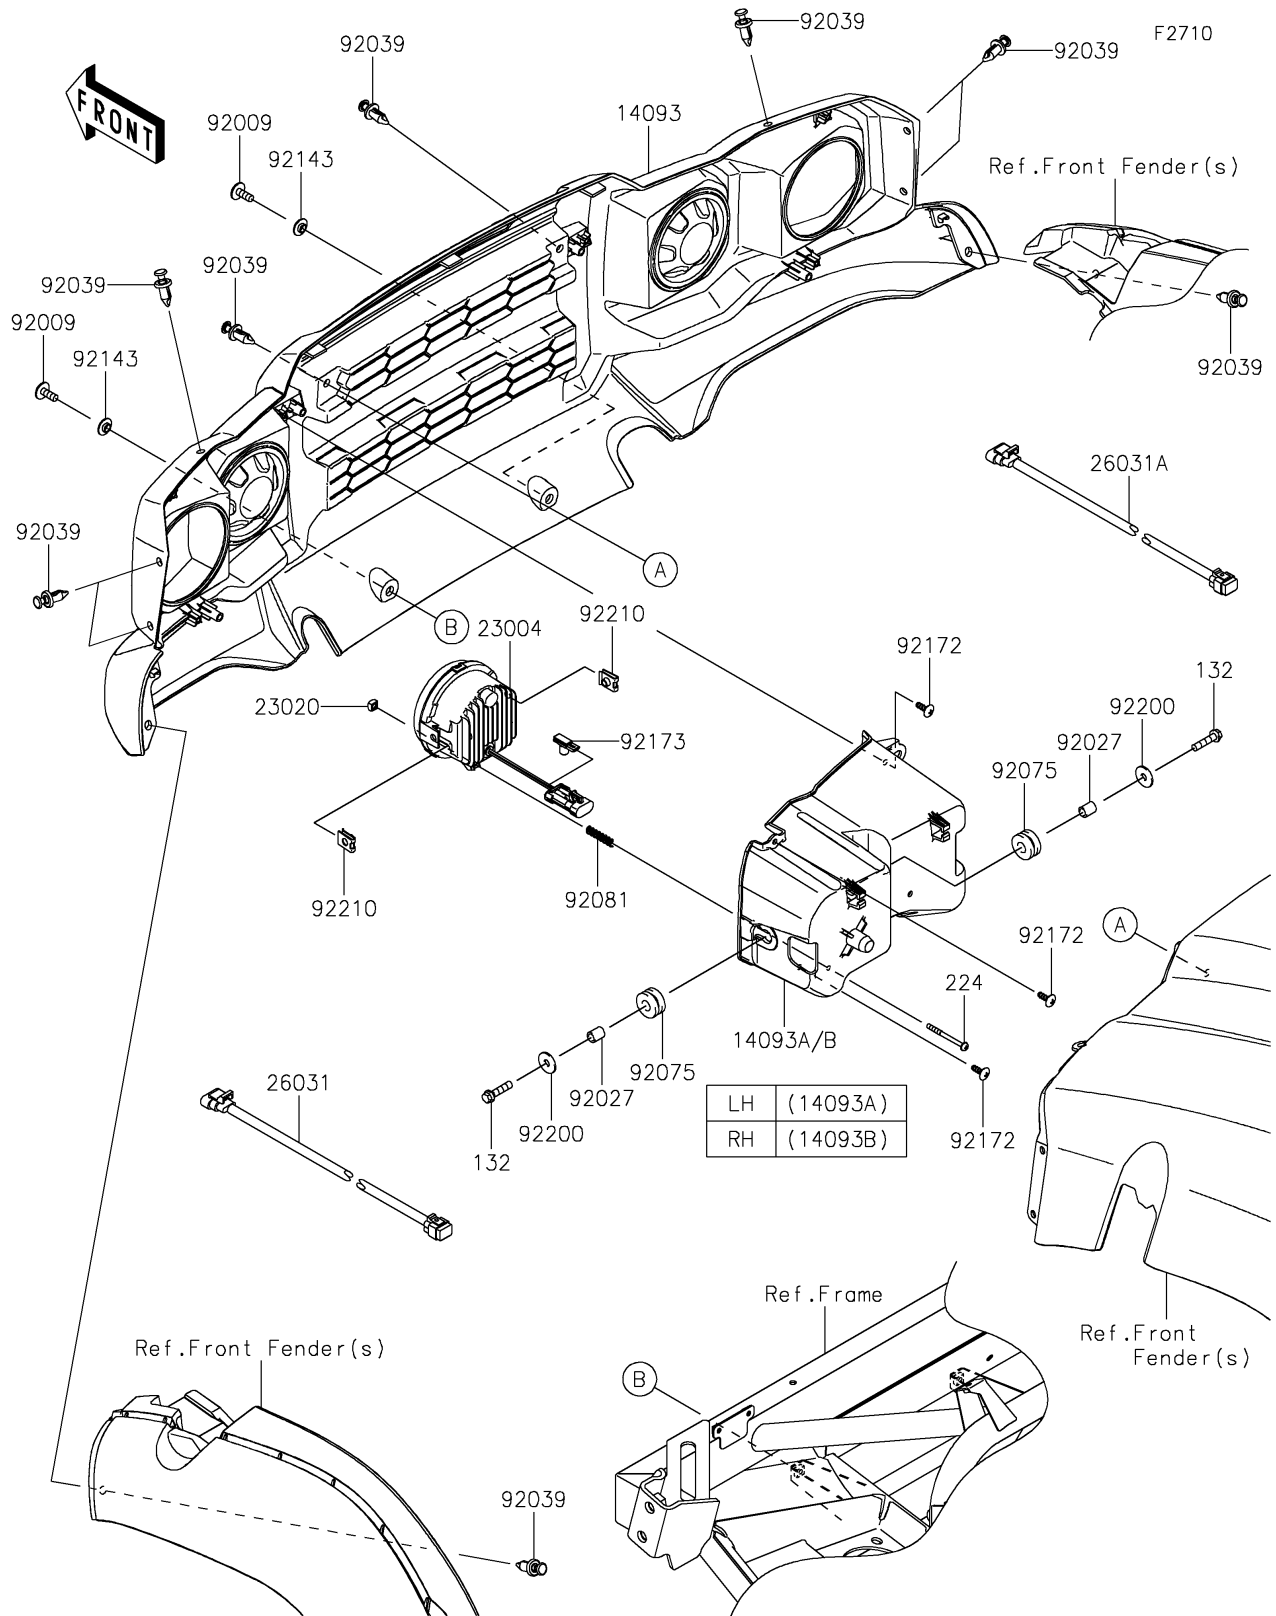

2019 MULE SX™ 4x4 XC CAMO FI PARTS DIAGRAM

Headlight(s)

2019 MULE SX™ 4x4 XC CAMO FI PARTS LIST

Headlight(s)

ITEM NAME	PART NUMBER	QUANTITY
COVER,FR GRILL (Ref # 14093)	14093-0392	1
COVER,HEAD LAMP,LH (Ref # 14093A)	14093-0394	1
COVER,HEAD LAMP,RH (Ref # 14093B)	14093-0395	1
LAMP-HEAD (Ref # 23004)	23004-0372	2
NUT,4MM,FOCUS ADJUST (Ref # 23020)	23020-018	2
HARNESS,HEAD LAMP,LH (Ref # 26031)	26031-2384	1
HARNESS,HEAD LAMP,RH (Ref # 26031A)	26031-2385	1
SCREW,6X16 (Ref # 92009)	92009-1621	2
COLLAR,6.8X10X12 (Ref # 92027)	92027-162	4
RIVET (Ref # 92039)	92039-0776	10
DAMPER,10X24X12 (Ref # 92075)	92075-1690	4
SPRING,FOCUS ADJUST (Ref # 92081)	92081-1896	2
COLLAR (Ref # 92143)	92143-1087	2
SCREW,TAPPING,5X14 (Ref # 92172)	92172-0265	6
CLAMP (Ref # 92173)	92173-1491	2
WASHER,6.5X20X1.6 (Ref # 92200)	92200-0283	4
NUT (Ref # 92210)	92210-1125	4
BOLT-FLANGED-SMALL,6X25 (Ref # 132)	132BA0625	4
SCREW-PAN-WP-CROS,4X45 (Ref # 224)	224AA0445	2