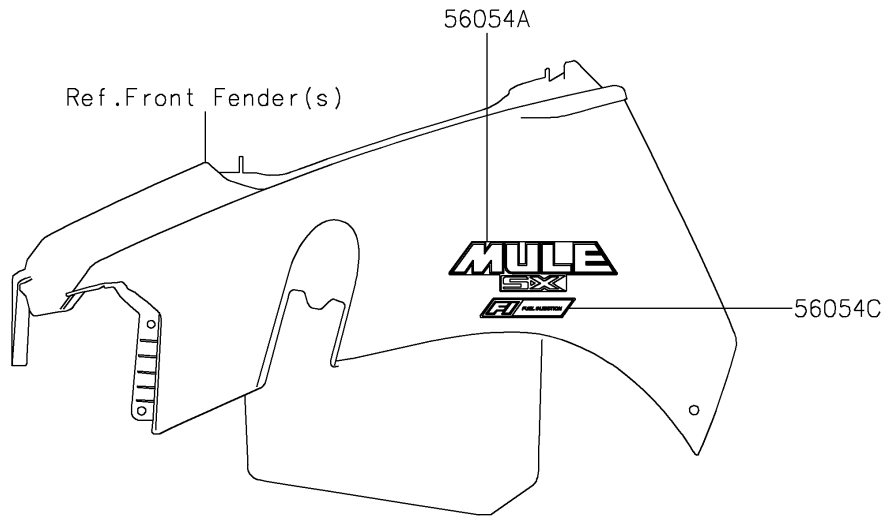

2019 MULE SX™ 4x4 XC CAMO FI PARTS DIAGRAM

Decals

F2861

2019 MULE SX™ 4x4 XC CAMO FI PARTS LIST

Decals

ITEM NAME	PART NUMBER	QUANTITY
MARK,SIDE PLATE,KAWASAKI (Ref # 56052)	56052-0105	3
MARK,SIDE PLATE,4X4 (Ref # 56054)	56054-1814	2
MARK,FR FENDER,MULE SX (Ref # 56054A)	56054-2065	2
MARK,FR FENDER,XC (Ref # 56054B)	56054-2066	2
MARK,FR FENDER,FUEL INJECTION (Ref # 56054C)	56054-2460	2