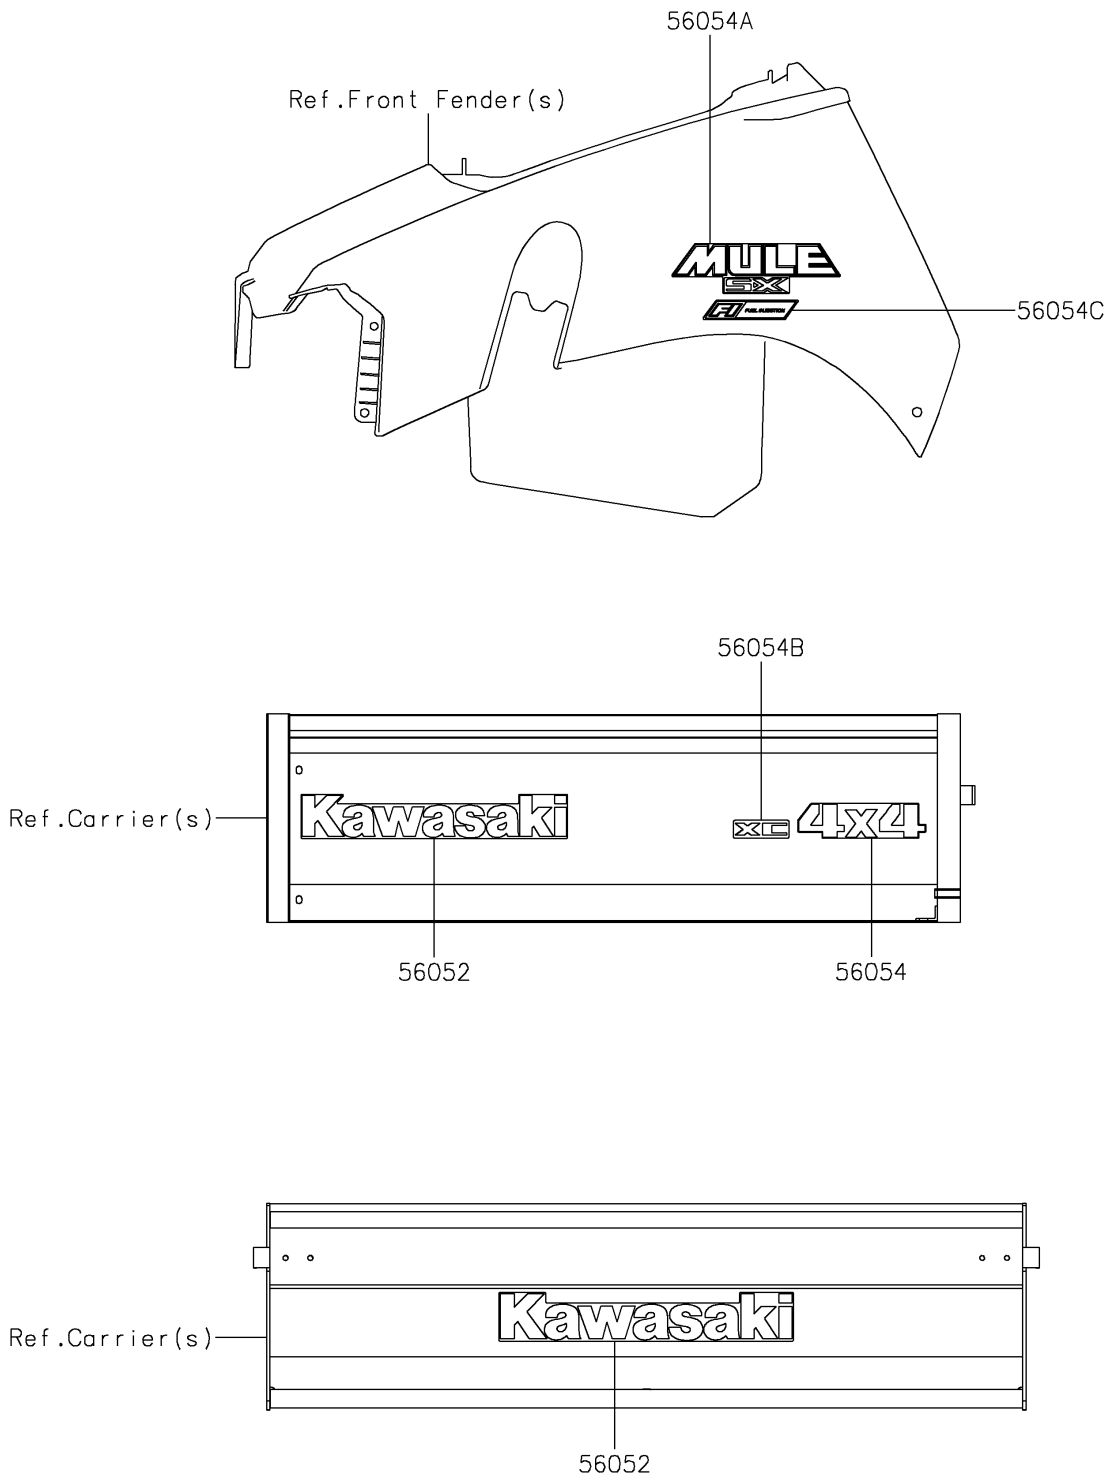

2019 MULE SX™ 4x4 XC CAMO FI PARTS DIAGRAM

Decals

F2861

2019 MULE SX™ 4x4 XC CAMO FI PARTS LIST

Decals

| ITEM NAME | PART NUMBER | QUANTITY |
|--|-------------|----------|
| MARK,SIDE PLATE,KAWASAKI (Ref # 56052) | 56052-0105 | 3 |
| MARK,SIDE PLATE,4X4 (Ref # 56054) | 56054-1814 | 2 |
| MARK,FR FENDER,MULE SX (Ref # 56054A) | 56054-2065 | 2 |
| MARK,FR FENDER,XC (Ref # 56054B) | 56054-2066 | 2 |
| MARK,FR FENDER,FUEL INJECTION (Ref # 56054C) | 56054-2460 | 2 |