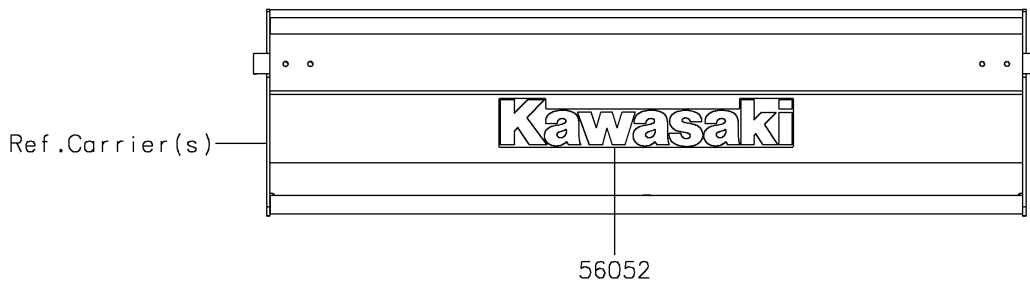

2019 MULE SX™ 4x4 XC CAMO FI PARTS DIAGRAM

Decals

F2861

2019 MULE SX™ 4x4 XC CAMO FI PARTS LIST

Decals

ITEM NAME	PART NUMBER	QUANTITY
MARK,SIDE PLATE,KAWASAKI (Ref # 56052)	56052-0105	3
MARK,SIDE PLATE,4X4 (Ref # 56054)	56054-1814	2
MARK,FR FENDER,MULE SX (Ref # 56054A)	56054-2065	2
MARK,FR FENDER,XC (Ref # 56054B)	56054-2066	2
MARK,FR FENDER,FUEL INJECTION (Ref # 56054C)	56054-2460	2