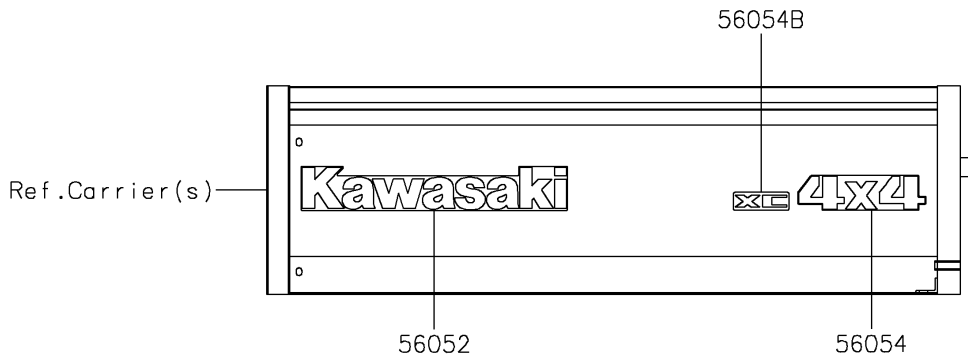

2019 MULE SX™ 4x4 XC CAMO FI PARTS DIAGRAM

Decals

F2861

2019 MULE SX™ 4x4 XC CAMO FI PARTS LIST

Decals

ITEM NAME	PART NUMBER	QUANTITY
MARK,SIDE PLATE,KAWASAKI (Ref # 56052)	56052-0105	3
MARK,SIDE PLATE,4X4 (Ref # 56054)	56054-1814	2
MARK,FR FENDER,MULE SX (Ref # 56054A)	56054-2065	2
MARK,FR FENDER,XC (Ref # 56054B)	56054-2066	2
MARK,FR FENDER,FUEL INJECTION (Ref # 56054C)	56054-2460	2