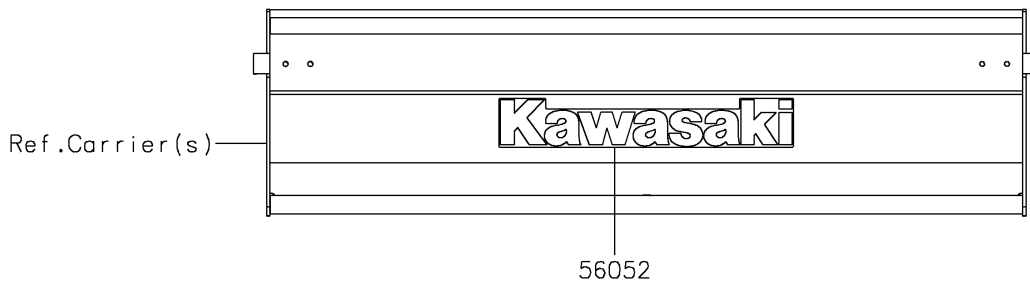

2020 MULE SX™ 4x4 XC CAMO FI PARTS DIAGRAM

Decals

F2861

2020 MULE SX™ 4x4 XC CAMO FI PARTS LIST

Decals

ITEM NAME	PART NUMBER	QUANTITY
MARK,SIDE PLATE,KAWASAKI (Ref # 56052)	56052-0105	3
MARK,SIDE PLATE,4X4 (Ref # 56054)	56054-1814	2
MARK,FR FENDER,MULE SX (Ref # 56054A)	56054-2065	2
MARK,FR FENDER,XC (Ref # 56054B)	56054-2066	2
MARK,FR FENDER,FUEL INJECTION (Ref # 56054C)	56054-2460	2