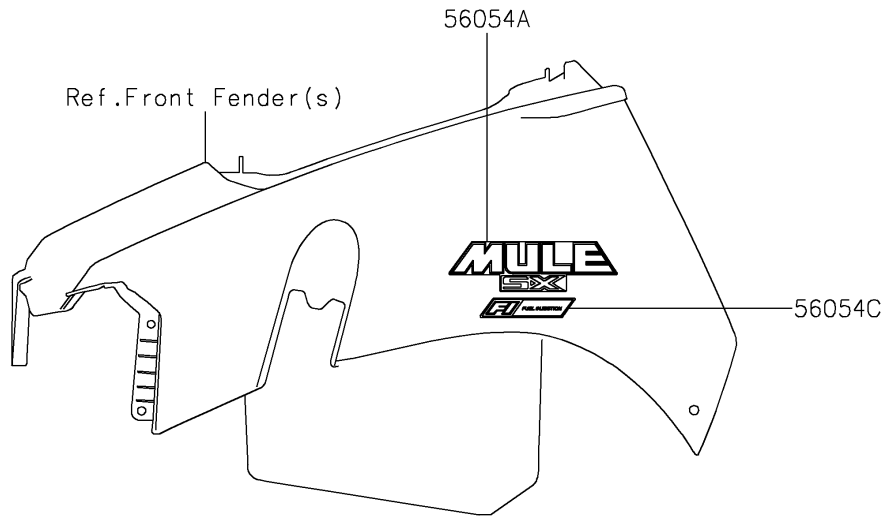

2020 MULE SX™ 4x4 XC CAMO FI PARTS DIAGRAM

Decals

F2861

2020 MULE SX™ 4x4 XC CAMO FI PARTS LIST

Decals

ITEM NAME	PART NUMBER	QUANTITY
MARK,SIDE PLATE,KAWASAKI (Ref # 56052)	56052-0105	3
MARK,SIDE PLATE,4X4 (Ref # 56054)	56054-1814	2
MARK,FR FENDER,MULE SX (Ref # 56054A)	56054-2065	2
MARK,FR FENDER,XC (Ref # 56054B)	56054-2066	2
MARK,FR FENDER,FUEL INJECTION (Ref # 56054C)	56054-2460	2