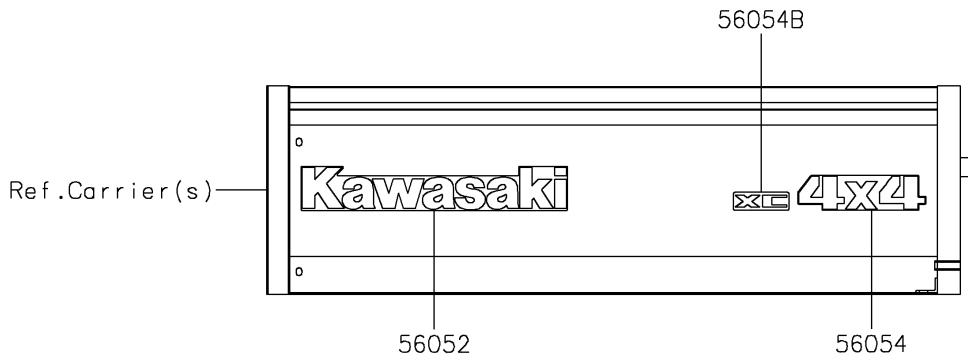

2020 MULE SX™ 4x4 XC CAMO FI PARTS DIAGRAM

Decals

F2861

2020 MULE SX™ 4x4 XC CAMO FI PARTS LIST

Decals

ITEM NAME	PART NUMBER	QUANTITY
MARK,SIDE PLATE,KAWASAKI (Ref # 56052)	56052-0105	3
MARK,SIDE PLATE,4X4 (Ref # 56054)	56054-1814	2
MARK,FR FENDER,MULE SX (Ref # 56054A)	56054-2065	2
MARK,FR FENDER,XC (Ref # 56054B)	56054-2066	2
MARK,FR FENDER,FUEL INJECTION (Ref # 56054C)	56054-2460	2