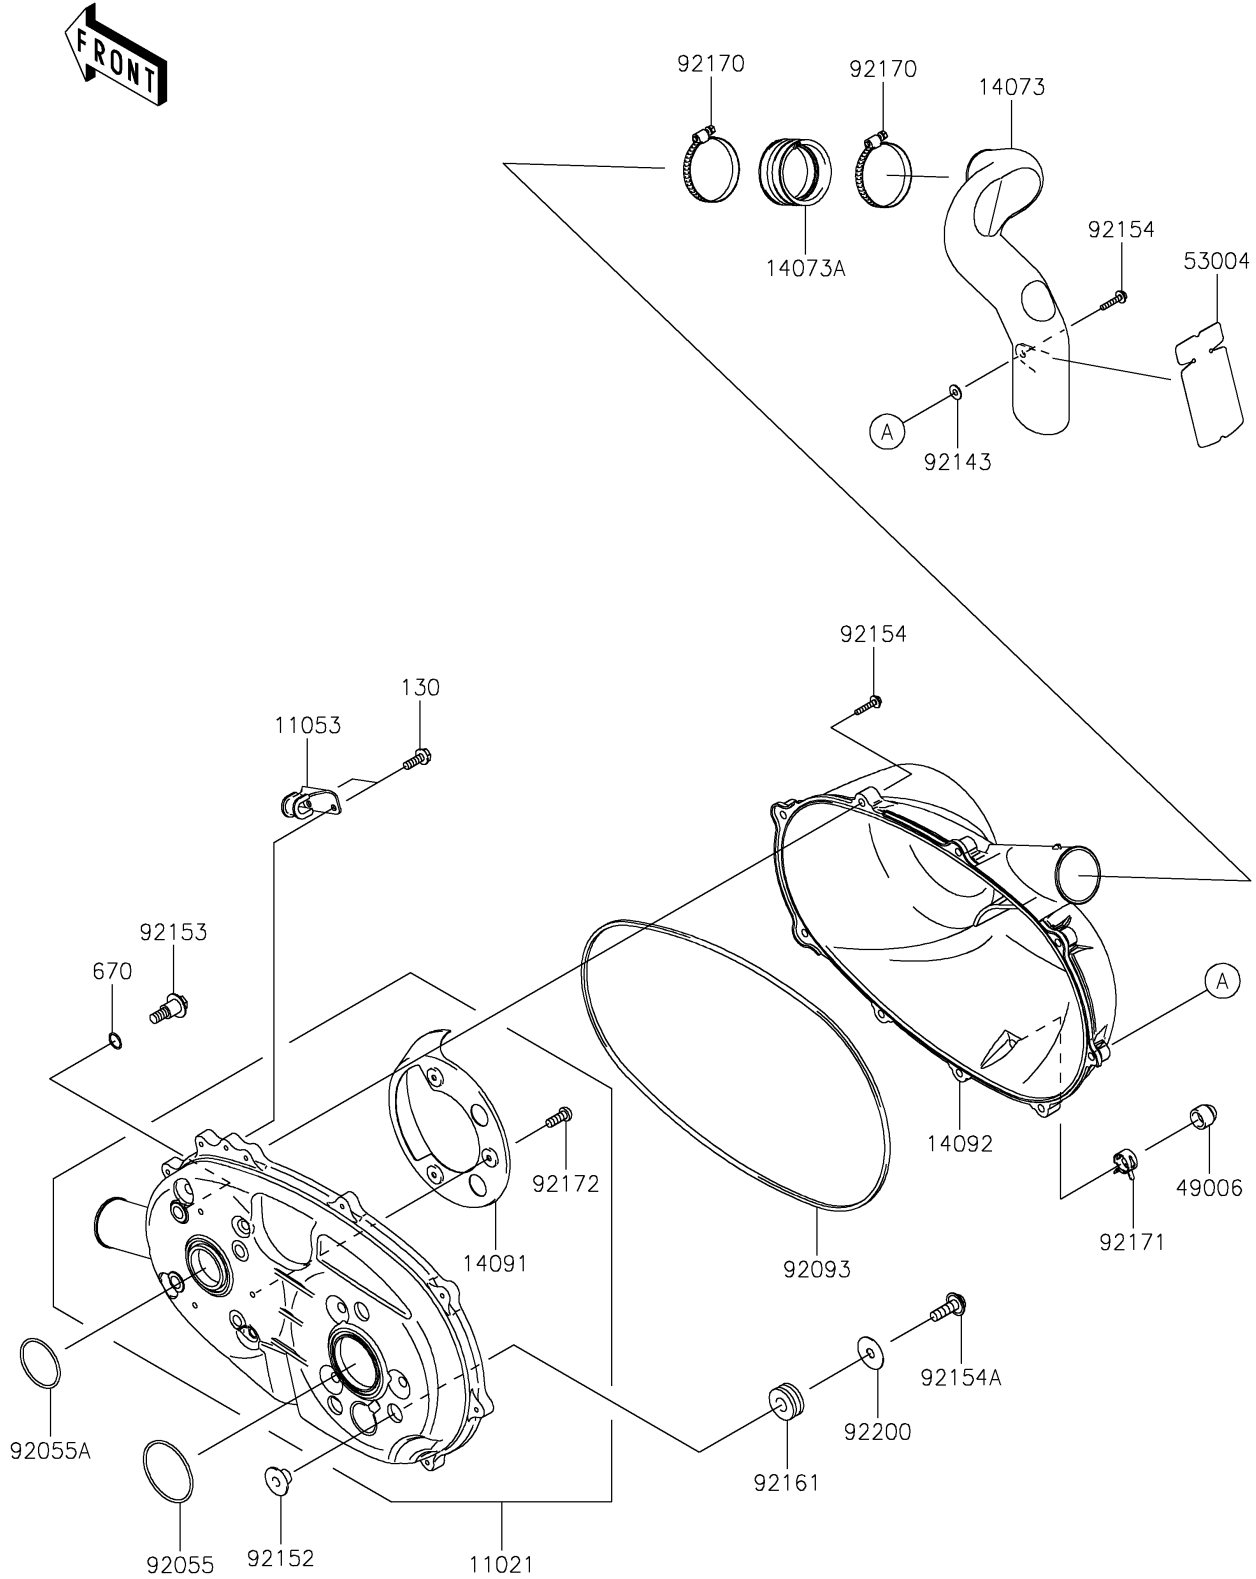

2019 MULE SX™ 4x4 XC LE FI PARTS DIAGRAM

Converter Cover

E1393

2019 MULE SX™ 4x4 XC LE FI PARTS LIST

Converter Cover

ITEM NAME	PART NUMBER	QUANTITY
CASE-ASSY,BELT CONVERTER (Ref # 11021)	11021-0023	1
BRACKET (Ref # 11053)	11053-1483	1
DUCT,EXHAUST (Ref # 14073)	14073-0287	1
DUCT,JOINT (Ref # 14073A)	14073-1775	1
COVER (Ref # 14091)	14091-0391	1
COVER,BELT CONVERTER (Ref # 14092)	14092-1007	1
BOOT,DRAIN (Ref # 49006)	49006-3718	1
MAT (Ref # 53004)	53004-0051	1
RING-O,64MM (Ref # 92055)	92055-0748	1
RING-O,49.4MM (Ref # 92055A)	92055-0749	1
SEAL (Ref # 92093)	92093-0586	1
COLLAR (Ref # 92143)	92143-1087	1
COLLAR (Ref # 92152)	92152-0894	3
BOLT,8X26.5 (Ref # 92153)	92153-0594	4
BOLT,6X35 (Ref # 92154)	92154-0342	9
BOLT,FLANGED,8X25 (Ref # 92154A)	92154-1068	3
DAMPER (Ref # 92161)	92161-1484	3
CLAMP (Ref # 92170)	92170-1764	2
CLAMP (Ref # 92171)	92171-0329	1
SCREW,5X14 (Ref # 92172)	92172-0166	3
WASHER,8.5X29X0.8 (Ref # 92200)	92200-0574	3
BOLT-FLANGED,6X18 (Ref # 130)	130BA0618	2
O RING,12MM (Ref # 670)	670D2012	4