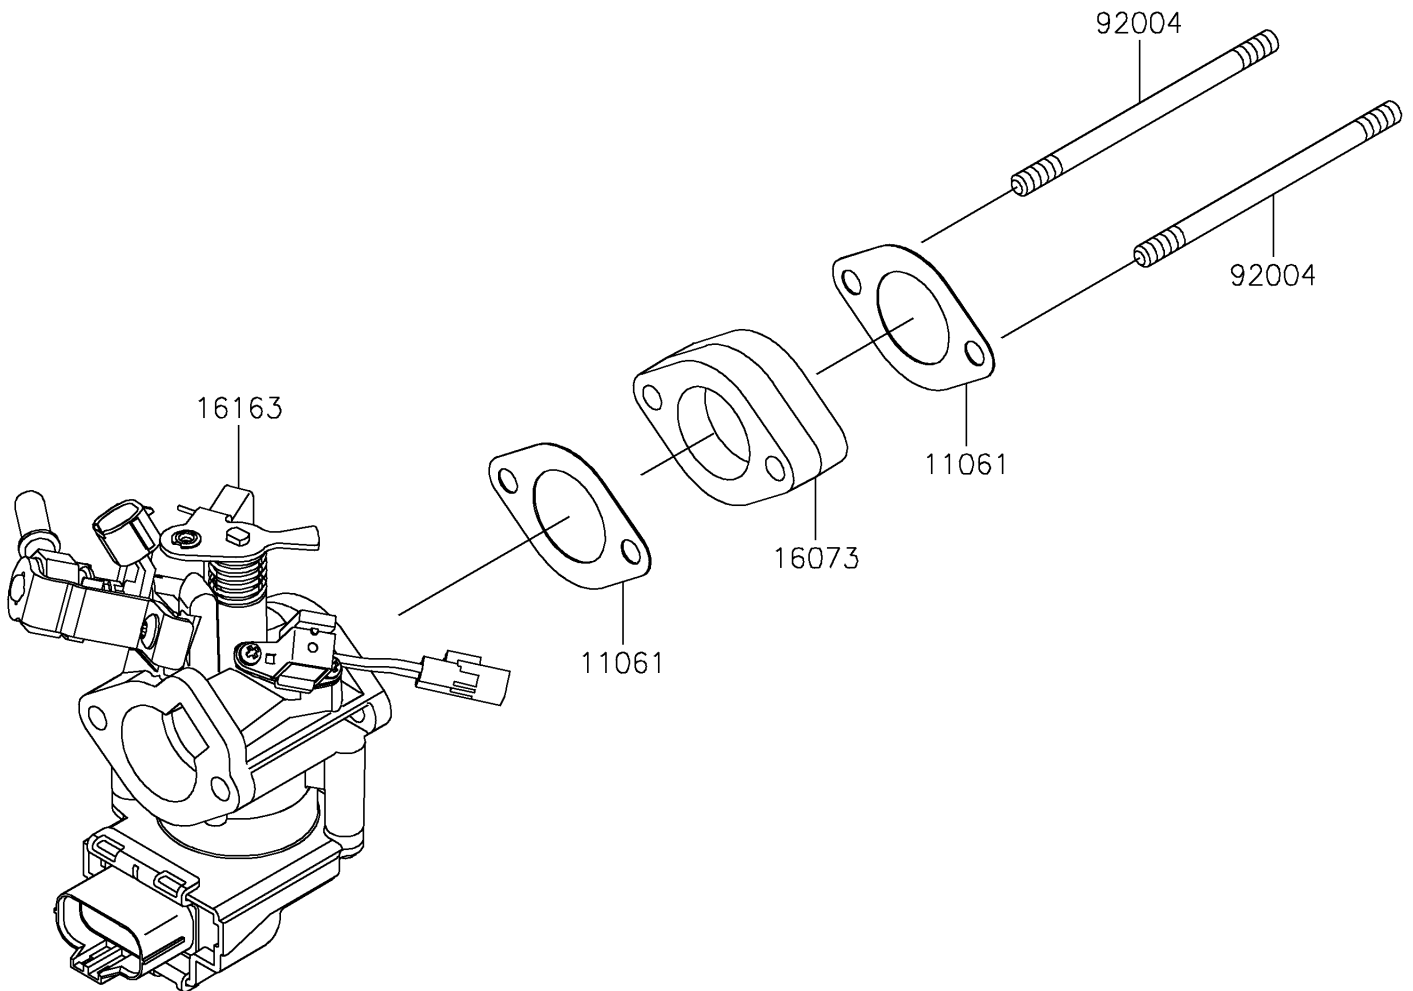

2019 MULE SX™ 4x4 XC LE FI PARTS DIAGRAM

Throttle

E1510

2019 MULE SX™ 4x4 XC LE FI PARTS LIST

Throttle

ITEM NAME	PART NUMBER	QUANTITY
GASKET,HEAD-CARB (Ref # 11061)	11061-1303	2
INSULATOR (Ref # 16073)	16073-0873	1
THROTTLE-ASSY (Ref # 16163)	16163-1140	1
STUD,6X95 (Ref # 92004)	92004-7027	2