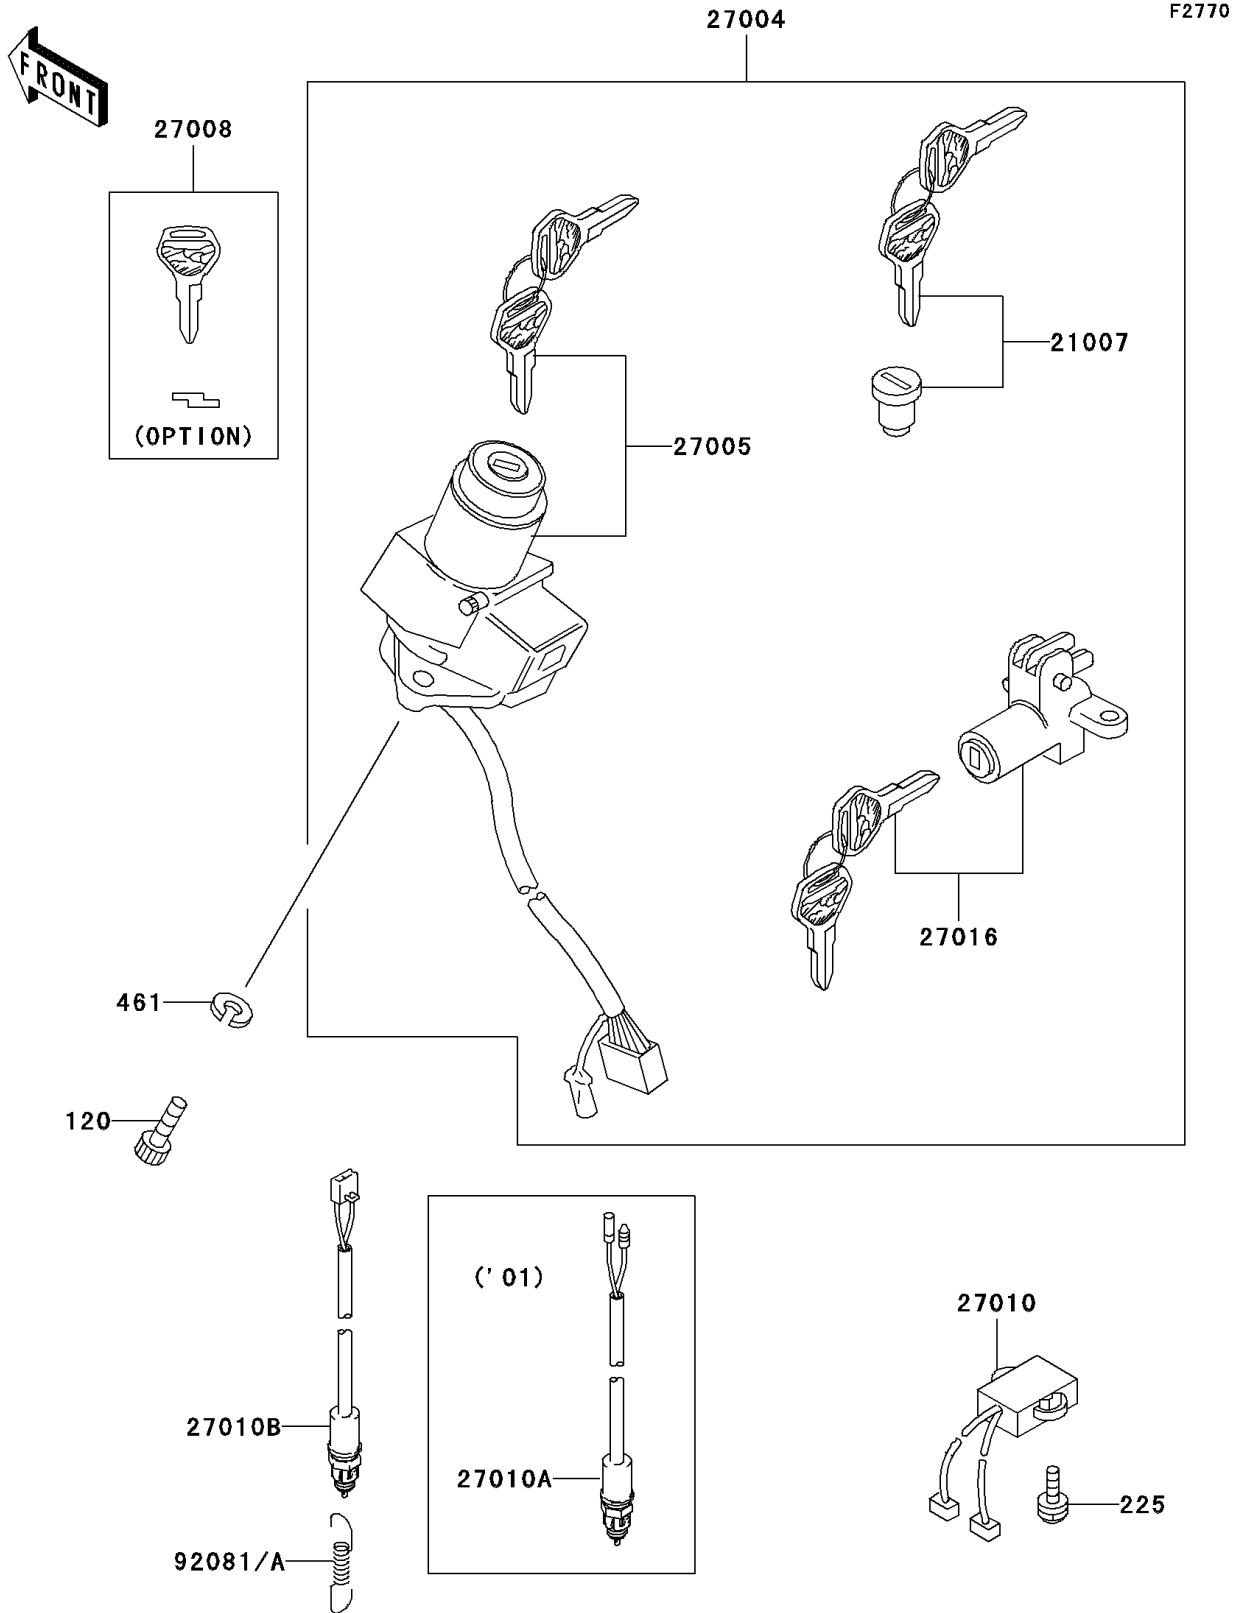

2001 Police 1000 PARTS DIAGRAM

Ignition Switch/Locks/Reflectors

2001 Police 1000 PARTS LIST

Ignition Switch/Locks/Reflectors

ITEM NAME	PART NUMBER	QUANTITY
BOLT-SOCKET (Ref # 120)	120T0616	2
SCREW-PAN-WSP-CROS (Ref # 225)	225B0620	2
WASHER-SPRING (Ref # 461)	461L0600	2
ROTOR,LOCK,TANK CAP (Ref # 21007)	21007-5005	1
SWITCH-ASSY (Ref # 27004)	27004-5409	1
SWITCH-ASSY-IGNITION (Ref # 27005)	27005-5024	1
KEY-LOCK,BLANK (Ref # 27008)	27008-1103	1
SWITCH,TURN SIGNAL OPERATION (Ref # 27010)	27010-1048	1
SWITCH,REAR BRAKE (Ref # 27010A)	27010-1474	1
LOCK-ASSY,SEAT (Ref # 27016)	27016-5072	1
SPRING,BRAKE SWITCH (Ref # 92081)	92081-1366	1