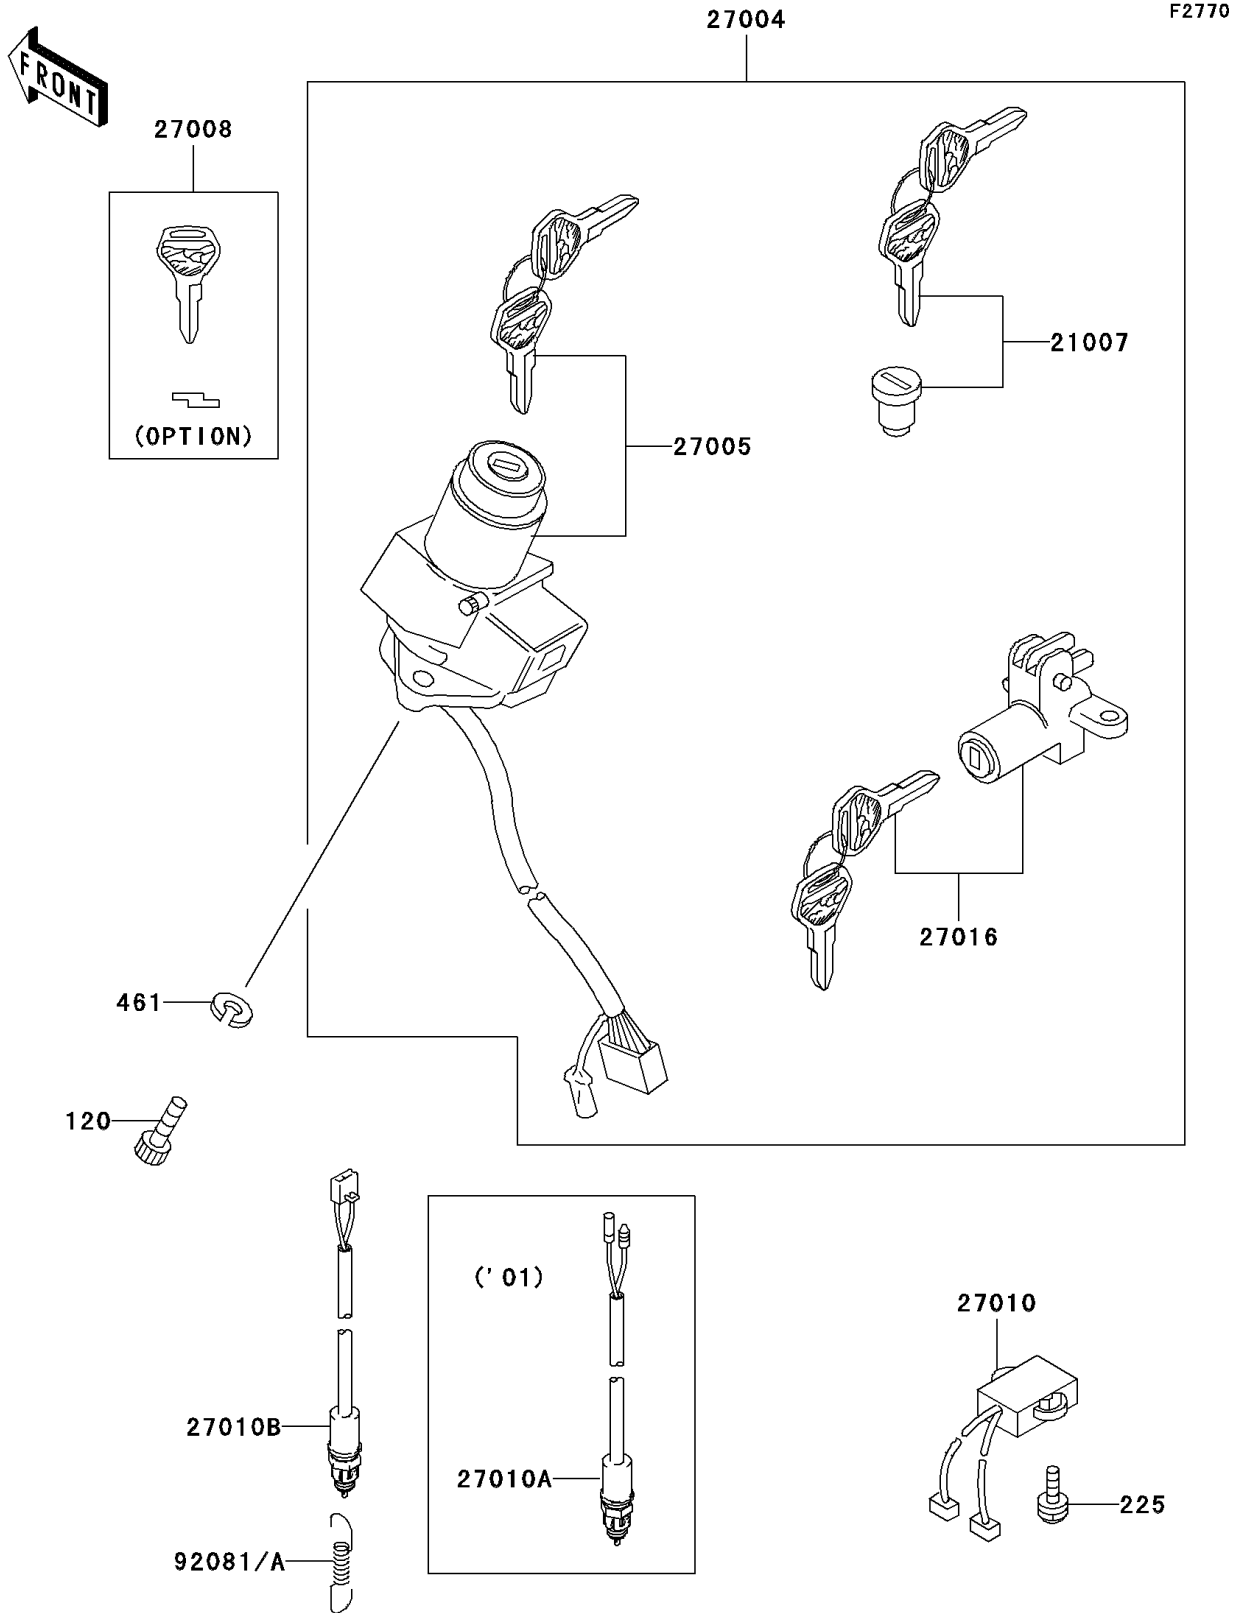

# 2005 Police 1000 PARTS DIAGRAM

Ignition Switch/Locks/Reflectors

## 2005 Police 1000 PARTS LIST

### Ignition Switch/Locks/Reflectors

ITEM NAME	PART NUMBER	QUANTITY
BOLT-SOCKET (Ref # 120)	120T0616	2
SCREW-PAN-WSP-CROS (Ref # 225)	225B0620	2
WASHER-SPRING (Ref # 461)	461L0600	2
ROTOR,LOCK,TANK CAP (Ref # 21007)	21007-5005	1
SWITCH-ASSY (Ref # 27004)	27004-5409	1
SWITCH-ASSY-IGNITION (Ref # 27005)	27005-5024	1
KEY-LOCK,BLANK (Ref # 27008)	27008-1103	1
SWITCH,TURN SIGNAL OPERATION (Ref # 27010)	27010-1048	1
SWITCH,REAR BRAKE (Ref # 27010B)	27010-1479	1
LOCK-ASSY,SEAT (Ref # 27016)	27016-5072	1
SPRING,BRAKE SWITCH (Ref # 92081A)	92081-1565	1