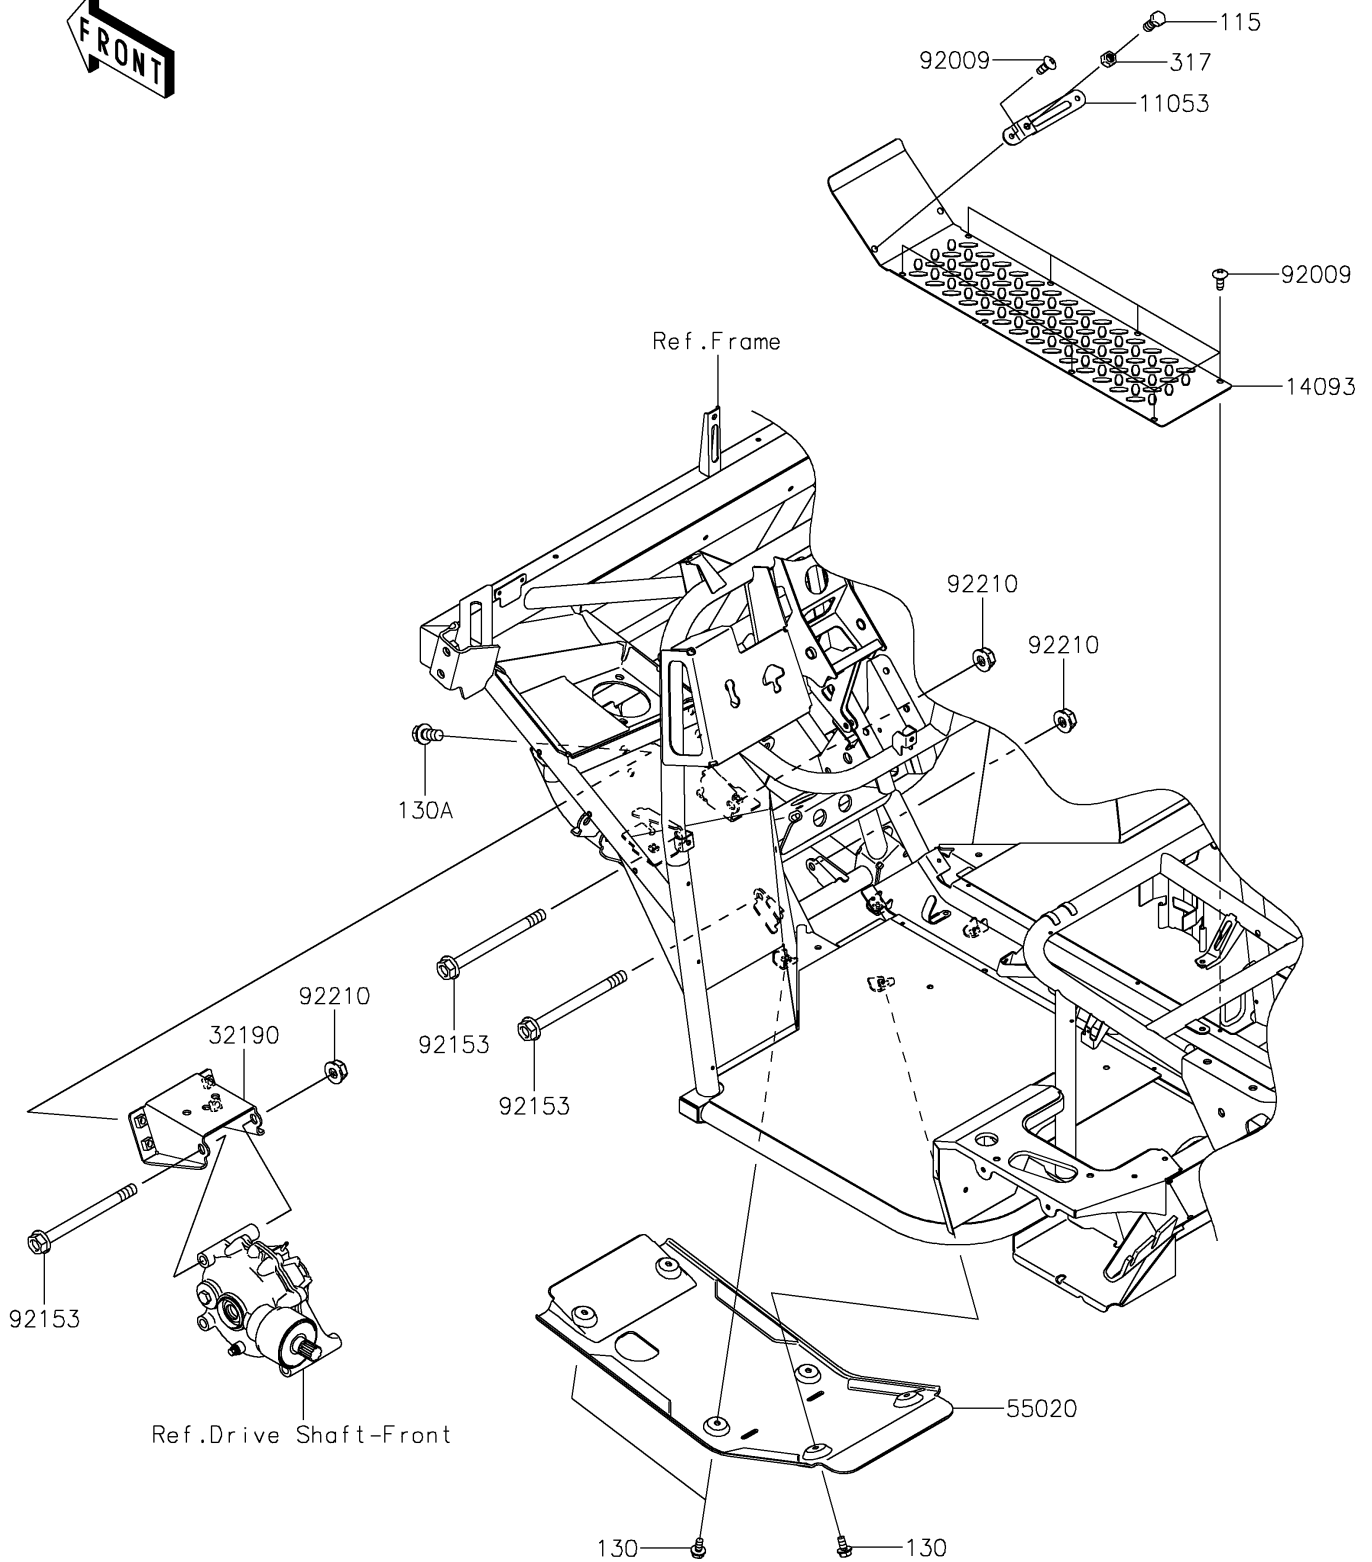

2019 MULE SX™ 4x4 XC LE FI PARTS DIAGRAM

Engine Mount

F2122

2019 MULE SX™ 4x4 XC LE FI PARTS LIST

Engine Mount

ITEM NAME	PART NUMBER	QUANTITY
BRACKET,THROTTLE LEVER (Ref # 11053)	11053-1670	1
COVER,FLOOR,CNT (Ref # 14093)	14093-0469	1
BRACKET-ENGINE (Ref # 32190)	32190-0639	1
GUARD,FRONT DIFF (Ref # 55020)	55020-0165	1
SCREW,TAPPING,6X16 (Ref # 92009)	92009-1166	9
BOLT,FLANGED,10X120 (Ref # 92153)	92153-7502	3
NUT,LOCK,FLANGED,10MM (Ref # 92210)	92210-0276	3
BOLT-SMALL-UPSET,8X20 (Ref # 115)	115BA0820	1
BOLT-FLANGED,6X12 (Ref # 130)	130BA0612	6
BOLT-FLANGED,10X20 (Ref # 130A)	130BA1020	4
NUT-HEX-SMALL,8MM (Ref # 317)	317BA0800	1