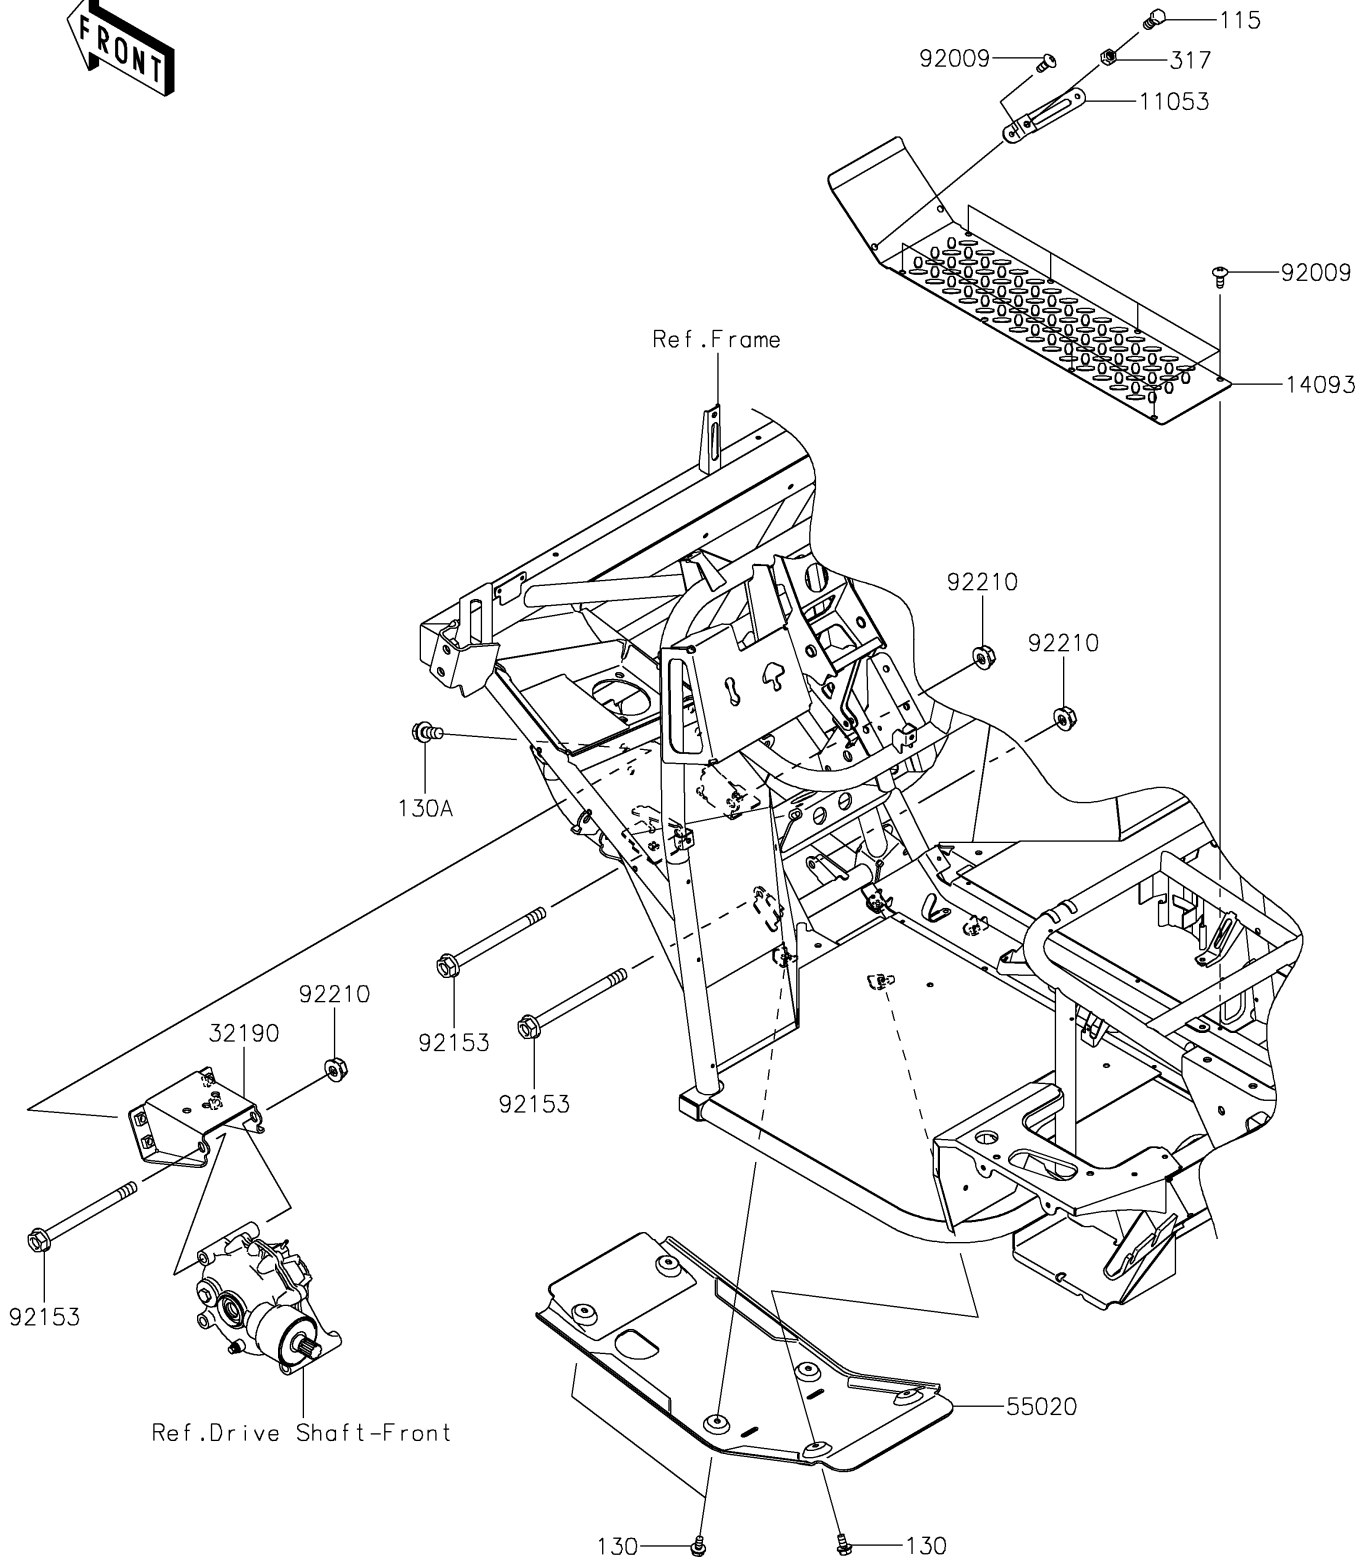

2019 MULE SX™ 4x4 XC LE FI PARTS DIAGRAM

Engine Mount

F2122

2019 MULE SX™ 4x4 XC LE FI PARTS LIST

Engine Mount

ITEM NAME	PART NUMBER	QUANTITY
BRACKET,THROTTLE LEVER (Ref # 11053)	11053-1670	1
COVER,FLOOR,CNT (Ref # 14093)	14093-0469	1
BRACKET-ENGINE (Ref # 32190)	32190-0639	1
GUARD,FRONT DIFF (Ref # 55020)	55020-0165	1
SCREW,TAPPING,6X16 (Ref # 92009)	92009-1166	9
BOLT,FLANGED,10X120 (Ref # 92153)	92153-7502	3
NUT,LOCK,FLANGED,10MM (Ref # 92210)	92210-0276	3
BOLT-SMALL-UPSET,8X20 (Ref # 115)	115BA0820	1
BOLT-FLANGED,6X12 (Ref # 130)	130BA0612	6
BOLT-FLANGED,10X20 (Ref # 130A)	130BA1020	4
NUT-HEX-SMALL,8MM (Ref # 317)	317BA0800	1