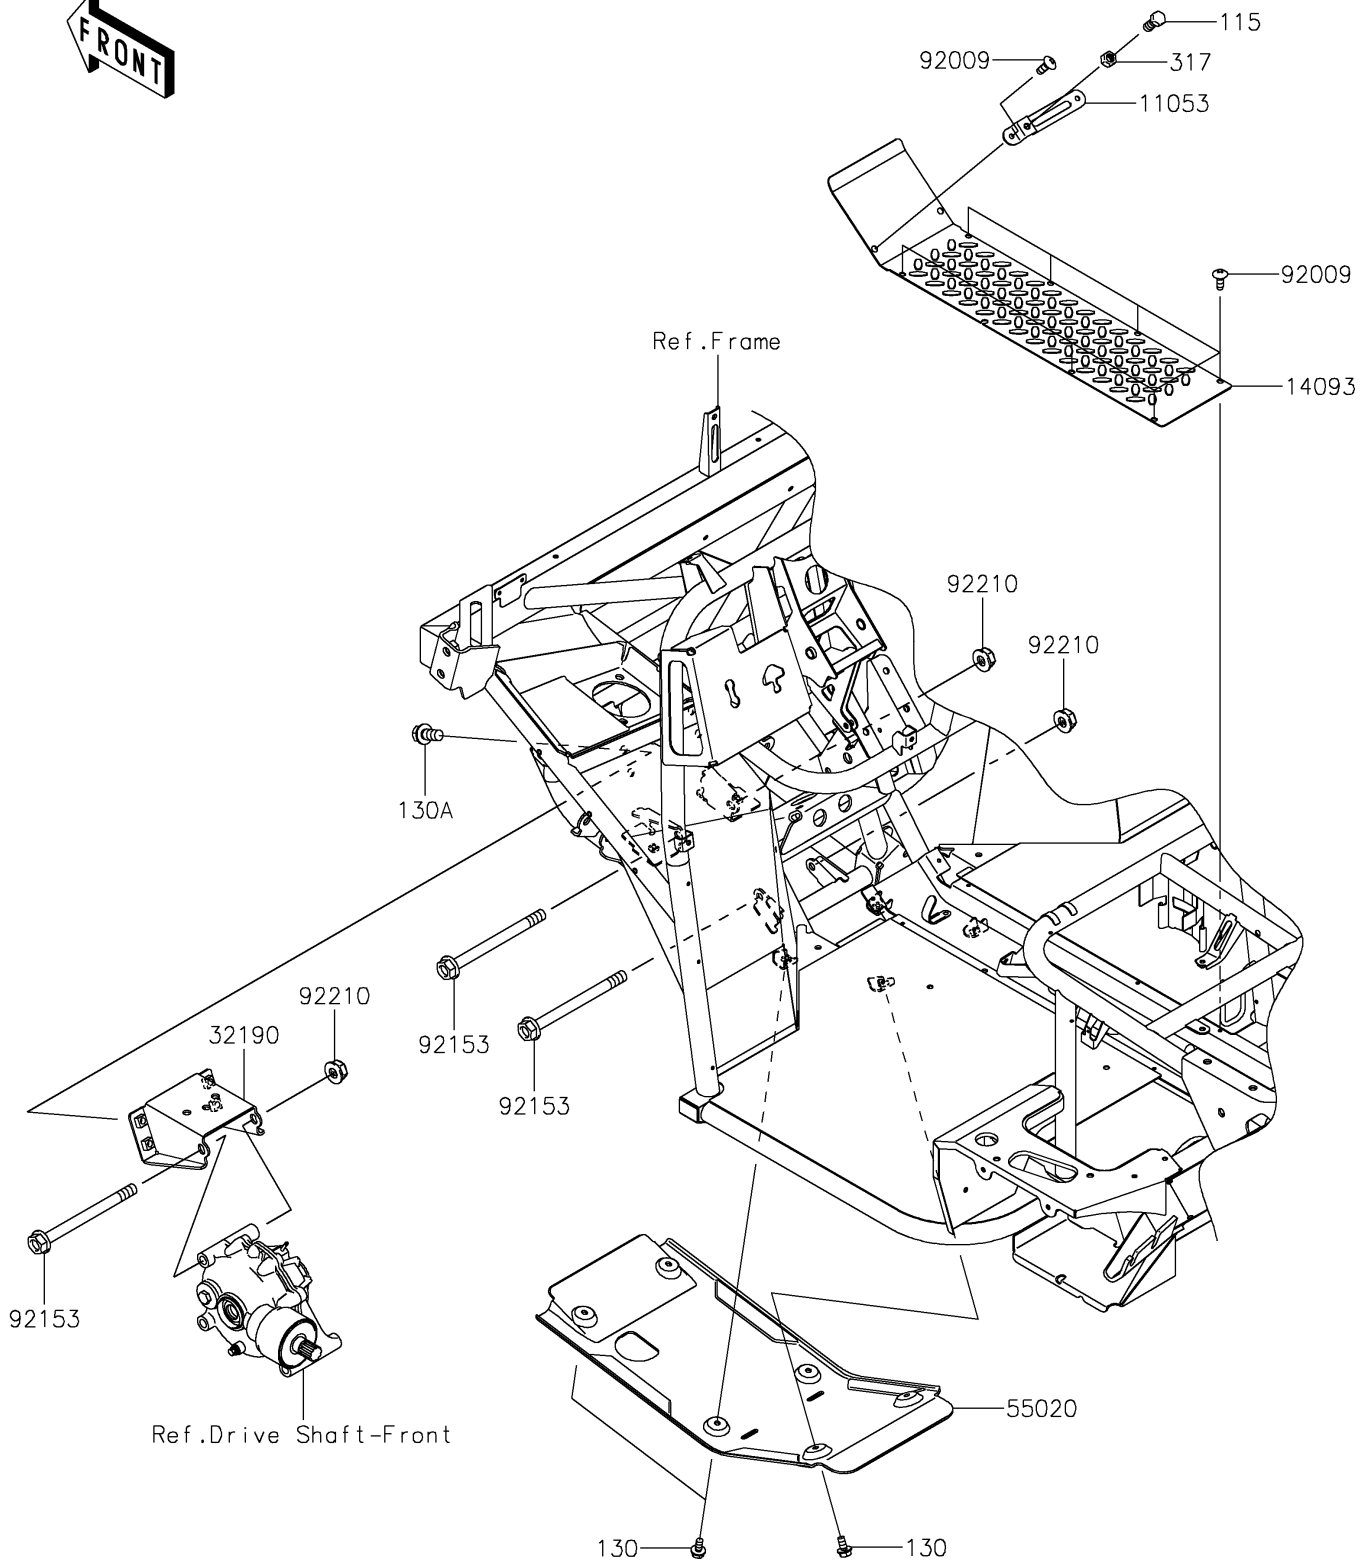

2020 MULE SX™ 4x4 XC LE FI PARTS DIAGRAM

Engine Mount

F2122

2020 MULE SX™ 4x4 XC LE FI PARTS LIST

Engine Mount

ITEM NAME	PART NUMBER	QUANTITY
BRACKET,THROTTLE LEVER (Ref # 11053)	11053-1670	1
COVER,FLOOR,CNT (Ref # 14093)	14093-0469	1
BRACKET-ENGINE (Ref # 32190)	32190-0639	1
GUARD,FRONT DIFF (Ref # 55020)	55020-0165	1
SCREW,TAPPING,6X16 (Ref # 92009)	92009-1166	9
BOLT,FLANGED,10X120 (Ref # 92153)	92153-7502	3
NUT,LOCK,FLANGED,10MM (Ref # 92210)	92210-0276	3
BOLT-SMALL-UPSET,8X20 (Ref # 115)	115BA0820	1
BOLT-FLANGED,6X12 (Ref # 130)	130BA0612	6
BOLT-FLANGED,10X20 (Ref # 130A)	130BA1020	4
NUT-HEX-SMALL,8MM (Ref # 317)	317BA0800	1