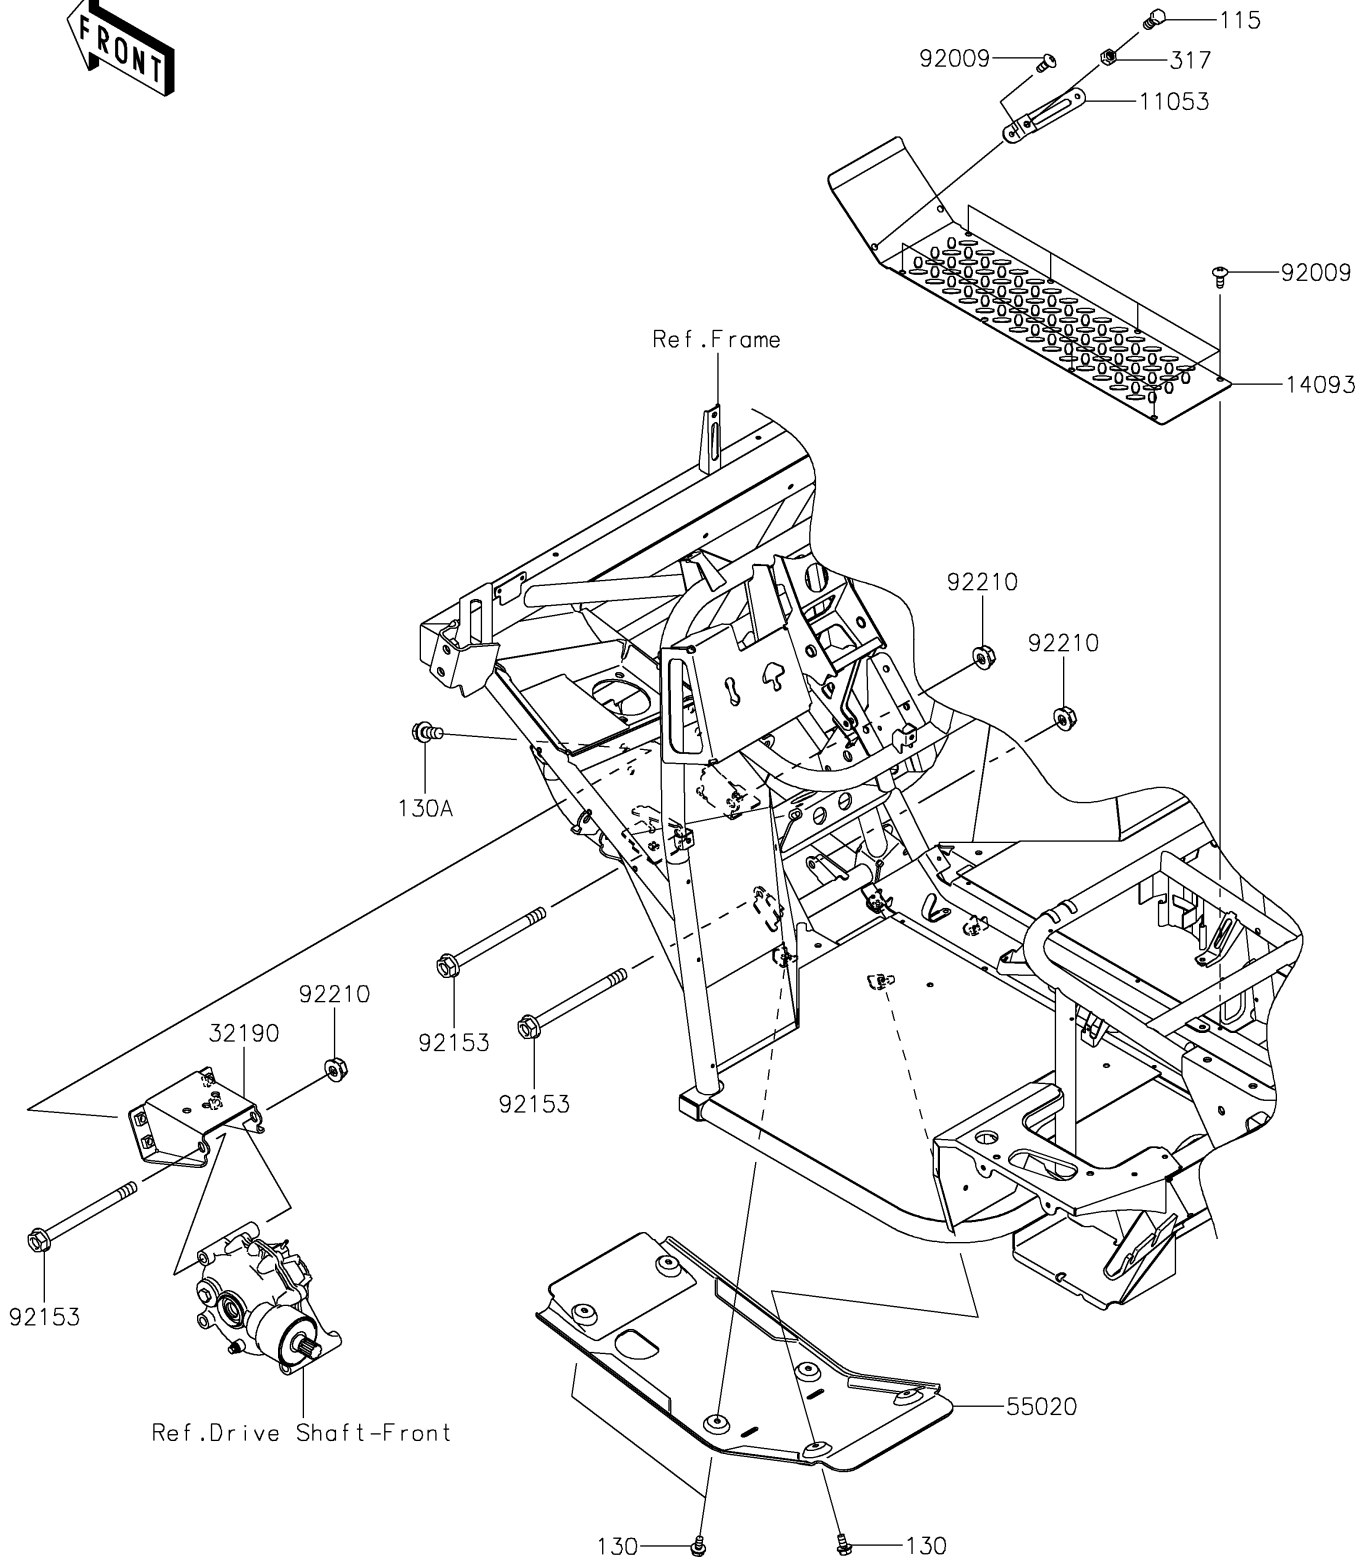

# 2020 MULE SX™ 4x4 XC LE FI PARTS DIAGRAM

Engine Mount

F2122

## 2020 MULE SX™ 4x4 XC LE FI PARTS LIST

### Engine Mount

ITEM NAME	PART NUMBER	QUANTITY
BRACKET,THROTTLE LEVER (Ref # 11053)	11053-1670	1
COVER,FLOOR,CNT (Ref # 14093)	14093-0469	1
BRACKET-ENGINE (Ref # 32190)	32190-0639	1
GUARD,FRONT DIFF (Ref # 55020)	55020-0165	1
SCREW,TAPPING,6X16 (Ref # 92009)	92009-1166	9
BOLT,FLANGED,10X120 (Ref # 92153)	92153-7502	3
NUT,LOCK,FLANGED,10MM (Ref # 92210)	92210-0276	3
BOLT-SMALL-UPSET,8X20 (Ref # 115)	115BA0820	1
BOLT-FLANGED,6X12 (Ref # 130)	130BA0612	6
BOLT-FLANGED,10X20 (Ref # 130A)	130BA1020	4
NUT-HEX-SMALL,8MM (Ref # 317)	317BA0800	1