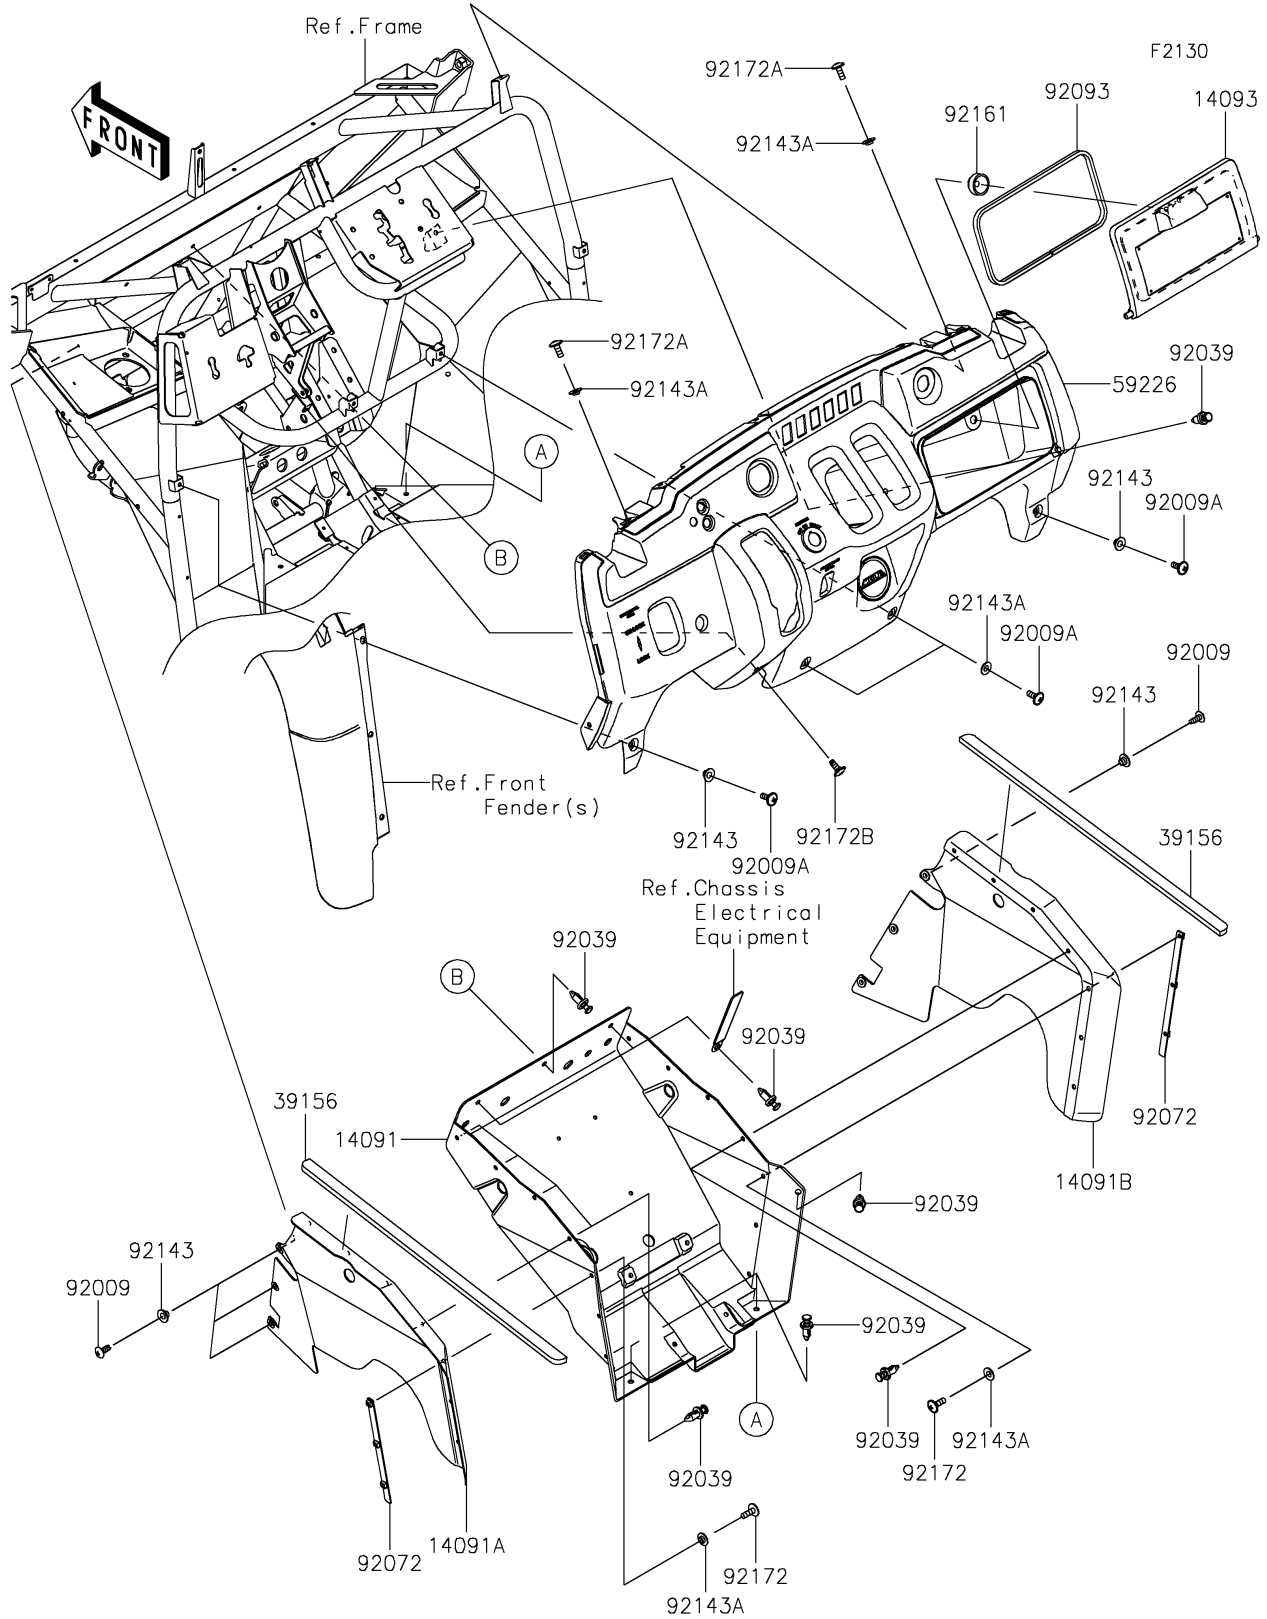

# 2020 MULE SX™ 4x4 XC LE FI PARTS DIAGRAM

## Frame Fittings(Front)

## 2020 MULE SX™ 4x4 XC LE FI PARTS LIST

### Frame Fittings(Front)

ITEM NAME	PART NUMBER	QUANTITY
COVER,FLOOR,CNT (Ref # 14091)	14091-0408	1
COVER,FLOOR,SIDE,LH (Ref # 14091A)	14091-0424	1
COVER,FLOOR,SIDE,RH (Ref # 14091B)	14091-0425	1
COVER,GLOVE BOX (Ref # 14093)	14093-0396	1
PAD (Ref # 39156)	39156-0071	2
PANEL-CONTROL (Ref # 59226)	59226-0742	1
SCREW,TAPPING,6X16 (Ref # 92009)	92009-1166	6
SCREW,6X16 (Ref # 92009A)	92009-1621	4
RIVET (Ref # 92039)	92039-0776	16
BAND (Ref # 92072)	92072-0042	2
SEAL,6X10 (Ref # 92093)	92093-0658	1
COLLAR (Ref # 92143)	92143-1057	8
COLLAR (Ref # 92143A)	92143-1087	10
DAMPER (Ref # 92161)	92161-0568	1
SCREW,6X18 (Ref # 92172)	92172-0002	6
SCREW,6X16 (Ref # 92172A)	92172-0236	2
SCREW,6X16 (Ref # 92172B)	92172-0711	1