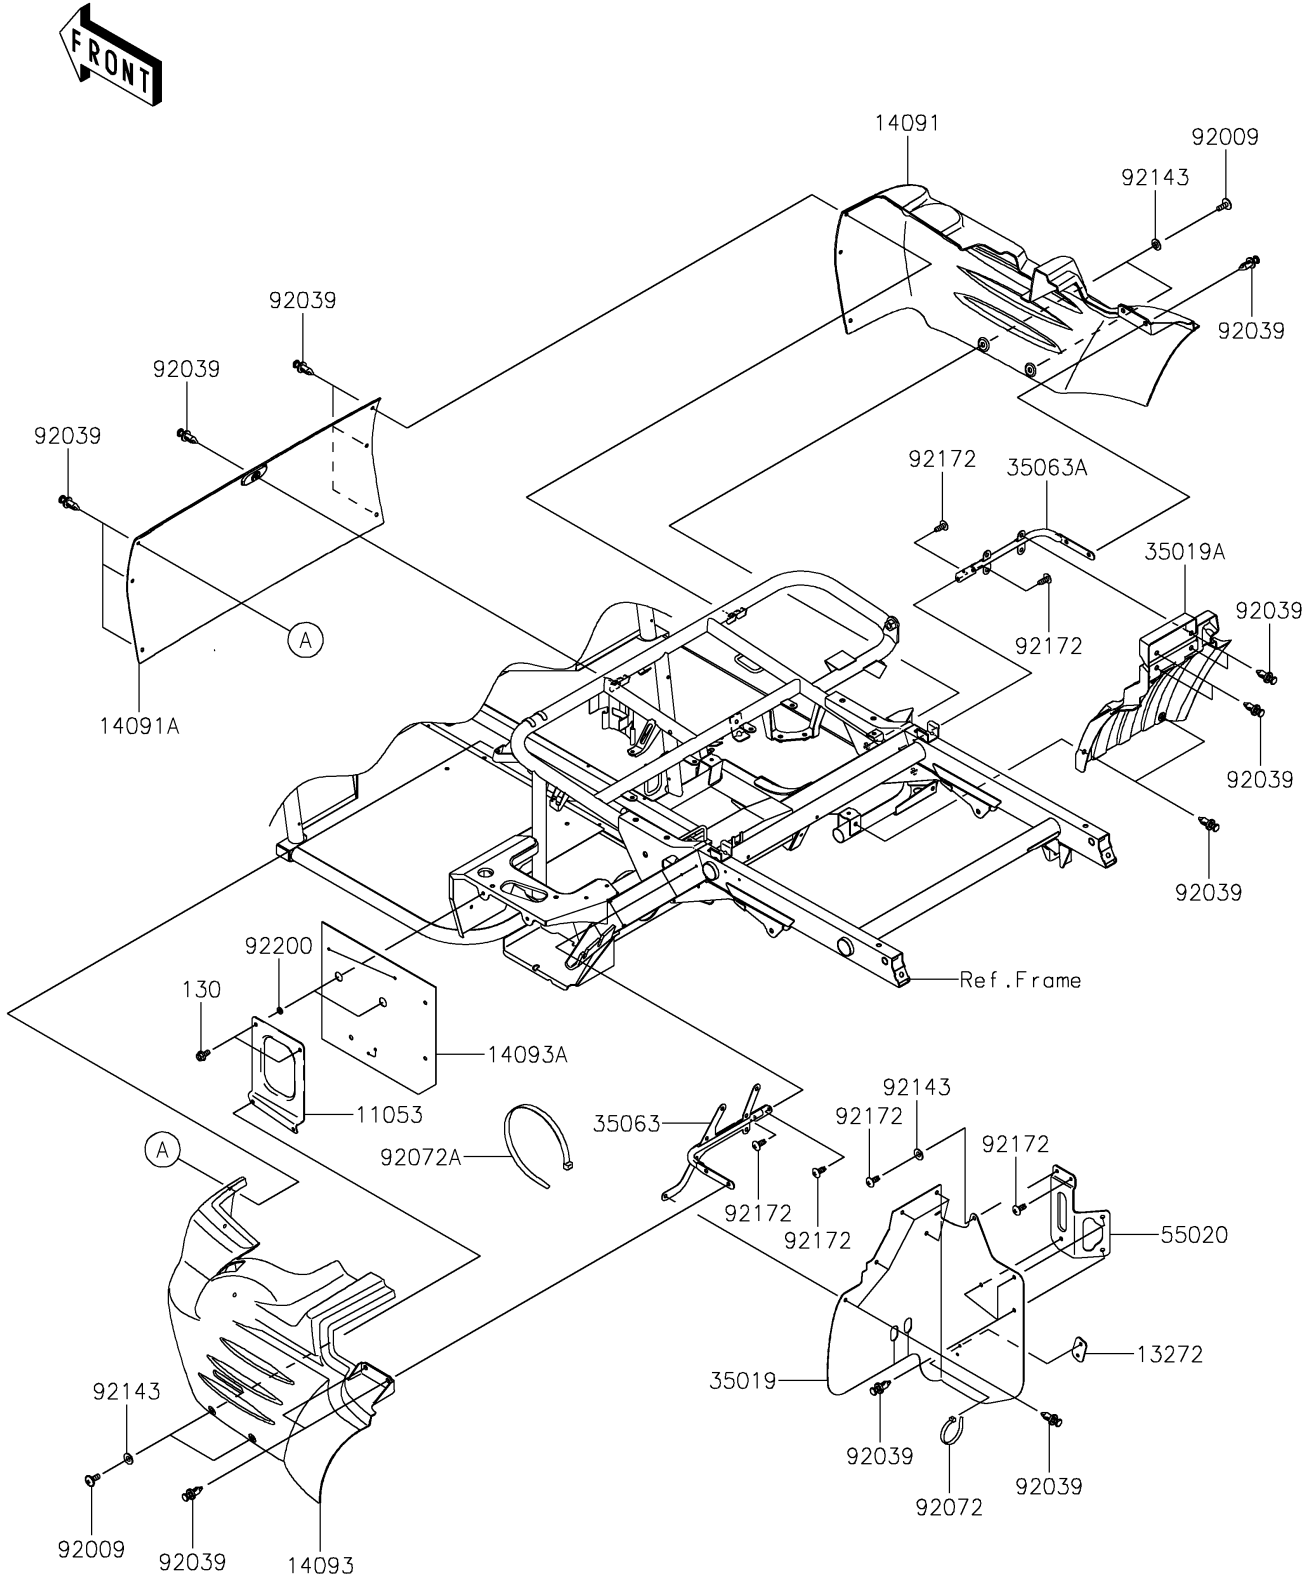

2019 MULE SX™ 4x4 XC LE FI PARTS DIAGRAM

Frame Fittings(Rear)

F2131

2019 MULE SX™ 4x4 XC LE FI PARTS LIST

Frame Fittings(Rear)

ITEM NAME	PART NUMBER	QUANTITY
BRACKET (Ref # 11053)	11053-0857	1
PLATE (Ref # 13272)	13272-7516	1
COVER,REAR SIDE,RH,F.BLACK (Ref # 14091)	14091-0224-6Z	1
COVER,UNDER SEAT,CNT,F.BLACK (Ref # 14091A)	14091-0341-6Z	1
COVER,REAR SIDE,LH,F.BLACK (Ref # 14093)	14093-0500-6Z	1
COVER,BATTERY (Ref # 14093A)	14093-0750	1
FLAP,SIDE COVER,LH (Ref # 35019)	35019-0610	1
FLAP,SIDE COVER,RH (Ref # 35019A)	35019-0612	1
STAY,LH (Ref # 35063)	35063-0784	1
STAY,RH (Ref # 35063A)	35063-1333	1
GUARD,COOLING FAN (Ref # 55020)	55020-7527	1
SCREW,6X16 (Ref # 92009)	92009-1621	4
RIVET (Ref # 92039)	92039-0776	25
BAND,L=188 (Ref # 92072)	92072-1239	1
BAND,L=368.3 (Ref # 92072A)	92072-3872	1
COLLAR (Ref # 92143)	92143-1087	5
SCREW,TAPPING,6X16 (Ref # 92172)	92172-0739	6
WASHER,7.2X14.3X1.6 (Ref # 92200)	92200-2207	2
BOLT-FLANGED,6X12 (Ref # 130)	130BA0612	2