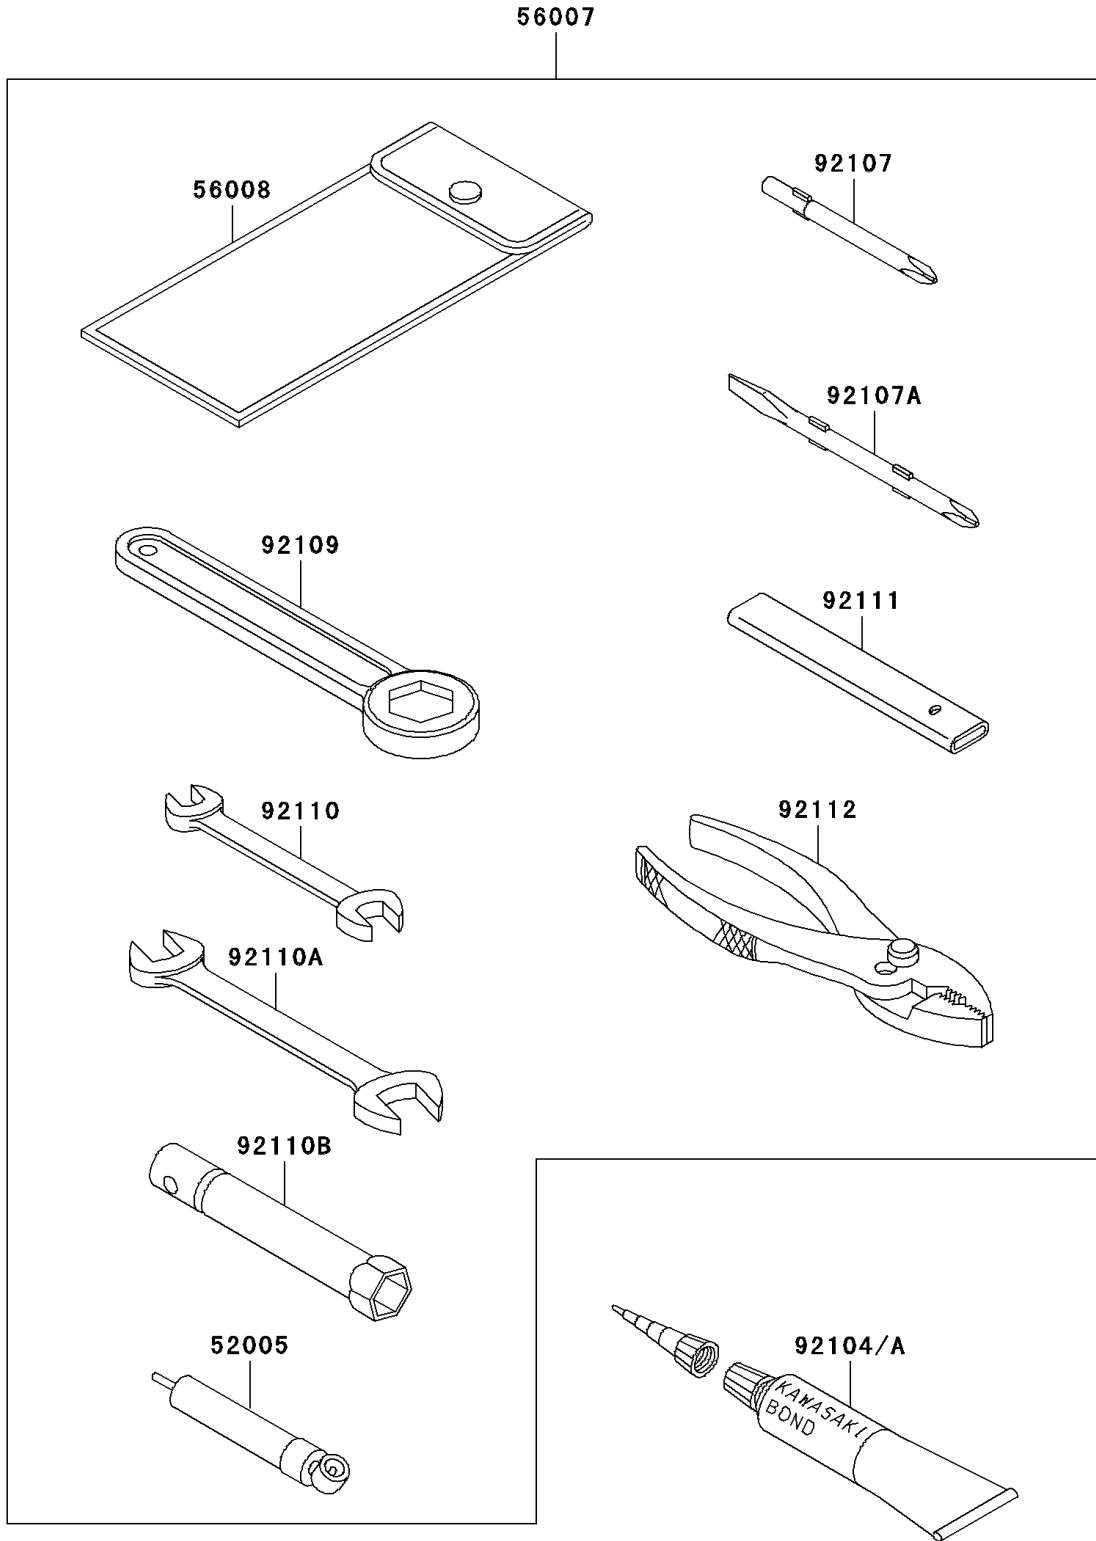

2001 Police 1000 PARTS DIAGRAM

Owner's Tools

F2810

2001 Police 1000 PARTS LIST

Owner's Tools

ITEM NAME	PART NUMBER	QUANTITY
GAUGE,AIR,350KPA/50PSI (Ref # 52005)	52005-1142	1
TOOL-KIT (Ref # 56007)	56007-1448	1
BAG,TOOL (Ref # 56008)	56008-006	1
GASKET-LIQUID,TUBE,100G,SILVER (Ref # 92104)	92104-002	1
GASKET-LIQUID,SILVER TB1216 (Ref # 92104A)	92104-1063	1
TOOL-DRIVER,#3PHILLIPS (Ref # 92107)	92107-1002	1
TOOL-DRIVER,#2PHILLIPS&SLOT (Ref # 92107A)	92107-1052	1
TOOL-WRENCH,BOX END,27MM (Ref # 92109)	92109-009	1
TOOL-WRENCH,OPEN END,10X12 (Ref # 92110)	92110-1038	1
TOOL-WRENCH,OPEN END,14X17 (Ref # 92110A)	92110-1045	1
TOOL-WRENCH,BOX,21MM (Ref # 92110B)	92110-1115	1
TOOL-BAR,BOX END WRENCH (Ref # 92111)	92111-1052	1
TOOL-PLIERS (Ref # 92112)	92112-003	1