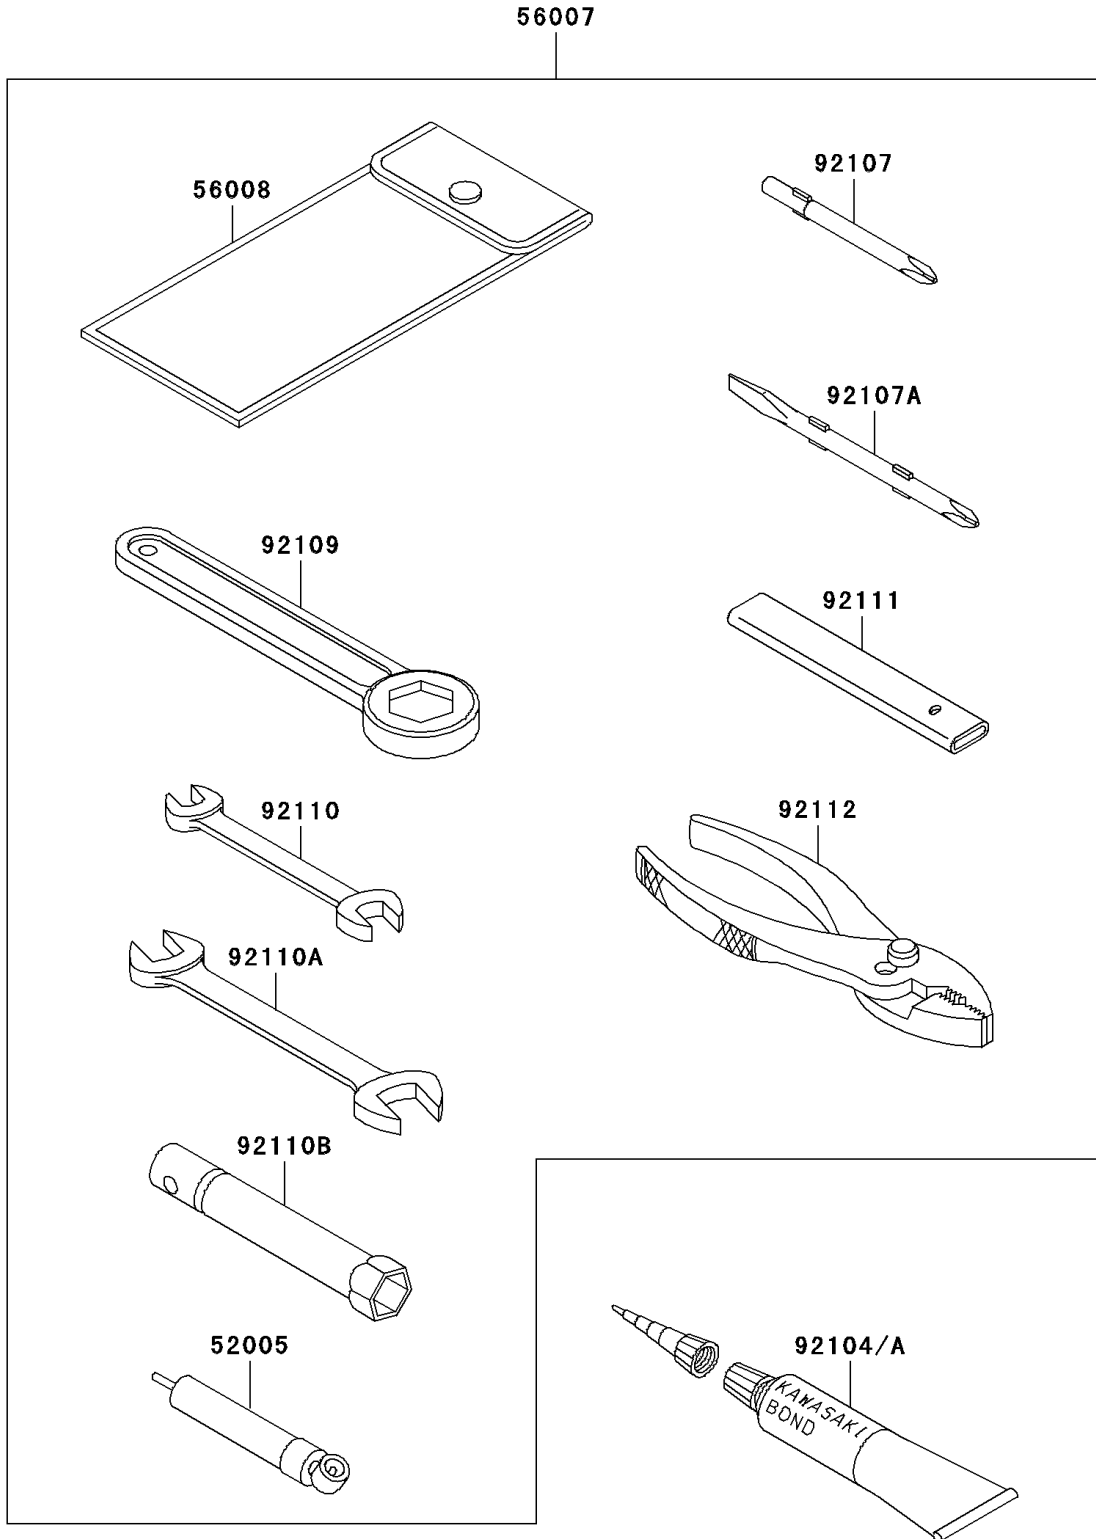

2005 Police 1000 PARTS DIAGRAM

Owner's Tools

F2810

2005 Police 1000 PARTS LIST

Owner's Tools

ITEM NAME	PART NUMBER	QUANTITY
GAUGE,AIR,350KPA/50PSI (Ref # 52005)	52005-1142	1
TOOL-KIT (Ref # 56007)	56007-1448	1
BAG,TOOL (Ref # 56008)	56008-006	1
GASKET-LIQUID,TUBE,100G,SILVER (Ref # 92104)	92104-002	1
GASKET-LIQUID,SILVER TB1216 (Ref # 92104A)	92104-1063	1
TOOL-DRIVER,#3PHILLIPS (Ref # 92107)	92107-1002	1
TOOL-DRIVER,#2PHILLIPS&SLOT (Ref # 92107A)	92107-1052	1
TOOL-WRENCH,BOX END,27MM (Ref # 92109)	92109-009	1
TOOL-WRENCH,OPEN END,10X12 (Ref # 92110)	92110-1038	1
TOOL-WRENCH,OPEN END,14X17 (Ref # 92110A)	92110-1045	1
TOOL-WRENCH,BOX,21MM (Ref # 92110B)	92110-1115	1
TOOL-BAR,BOX END WRENCH (Ref # 92111)	92111-1052	1
TOOL-PLIERS (Ref # 92112)	92112-003	1