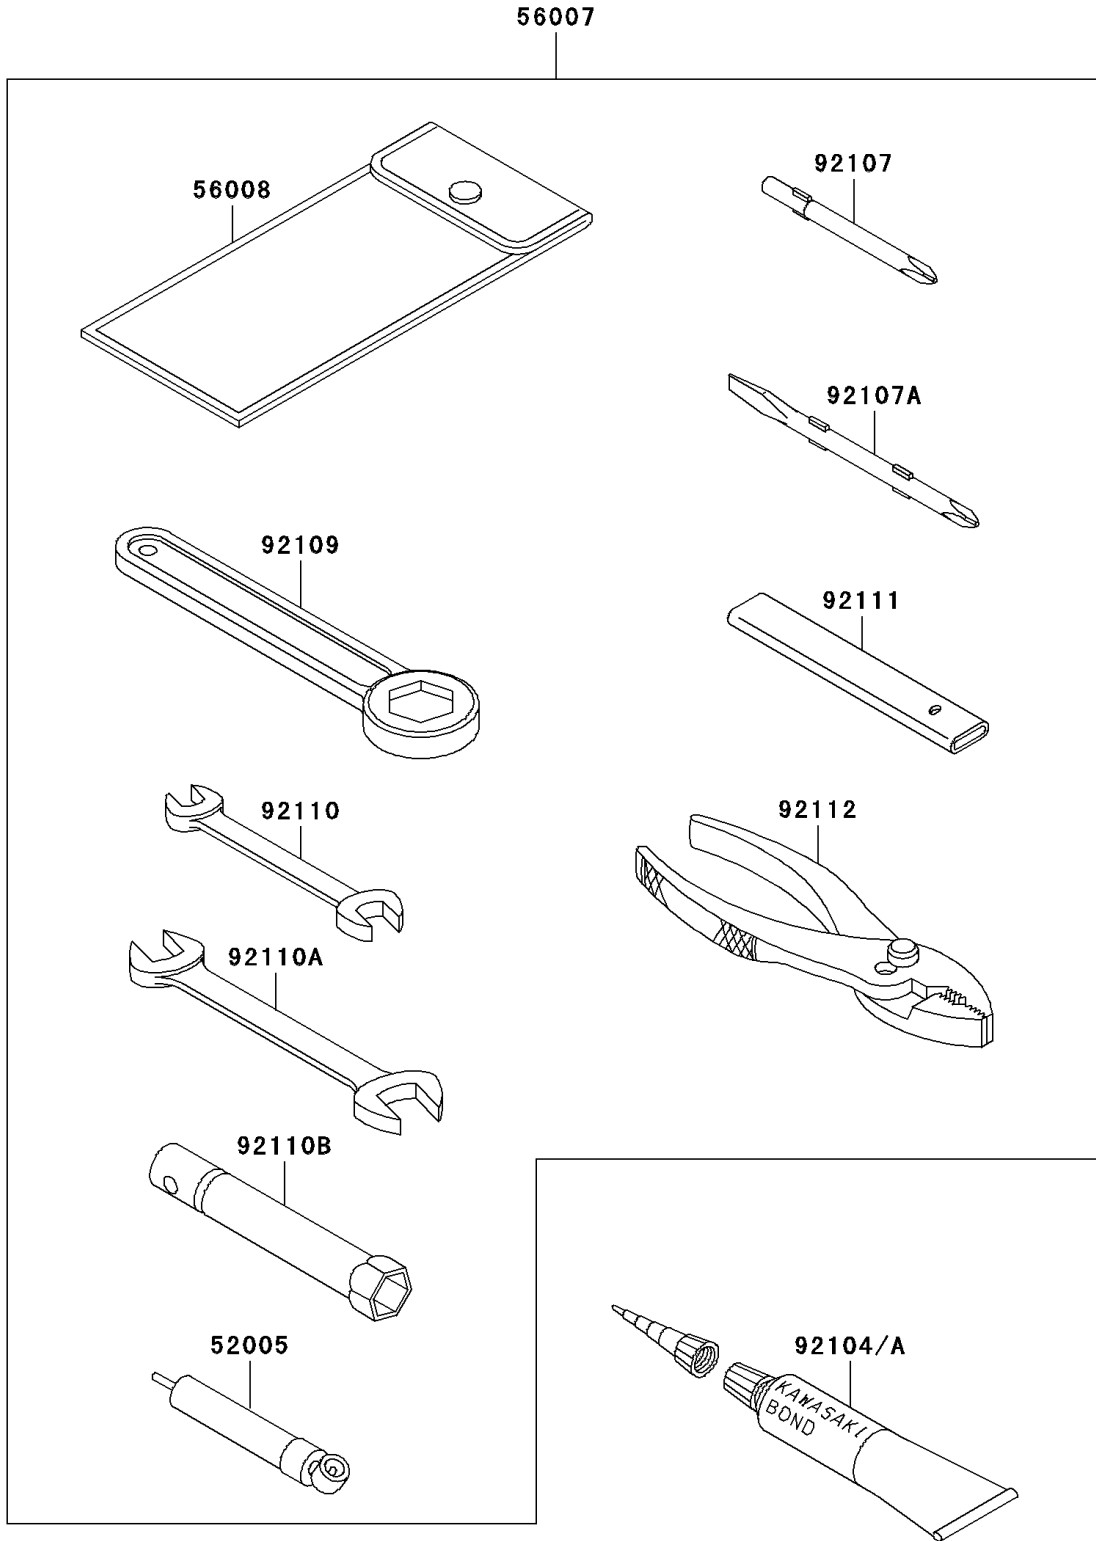

2005 Police 1000 PARTS DIAGRAM

Owner's Tools

F2810

2005 Police 1000 PARTS LIST

Owner's Tools

ITEM NAME	PART NUMBER	QUANTITY
GAUGE,AIR,350KPA/50PSI (Ref # 52005)	52005-1142	1
TOOL-KIT (Ref # 56007)	56007-1448	1
BAG,TOOL (Ref # 56008)	56008-006	1
GASKET-LIQUID,TUBE,100G,SILVER (Ref # 92104)	92104-002	1
GASKET-LIQUID,SILVER TB1216 (Ref # 92104A)	92104-1063	1
TOOL-DRIVER,#3PHILLIPS (Ref # 92107)	92107-1002	1
TOOL-DRIVER,#2PHILLIPS&SLOT (Ref # 92107A)	92107-1052	1
TOOL-WRENCH,BOX END,27MM (Ref # 92109)	92109-009	1
TOOL-WRENCH,OPEN END,10X12 (Ref # 92110)	92110-1038	1
TOOL-WRENCH,OPEN END,14X17 (Ref # 92110A)	92110-1045	1
TOOL-WRENCH,BOX,21MM (Ref # 92110B)	92110-1115	1
TOOL-BAR,BOX END WRENCH (Ref # 92111)	92111-1052	1
TOOL-PLIERS (Ref # 92112)	92112-003	1