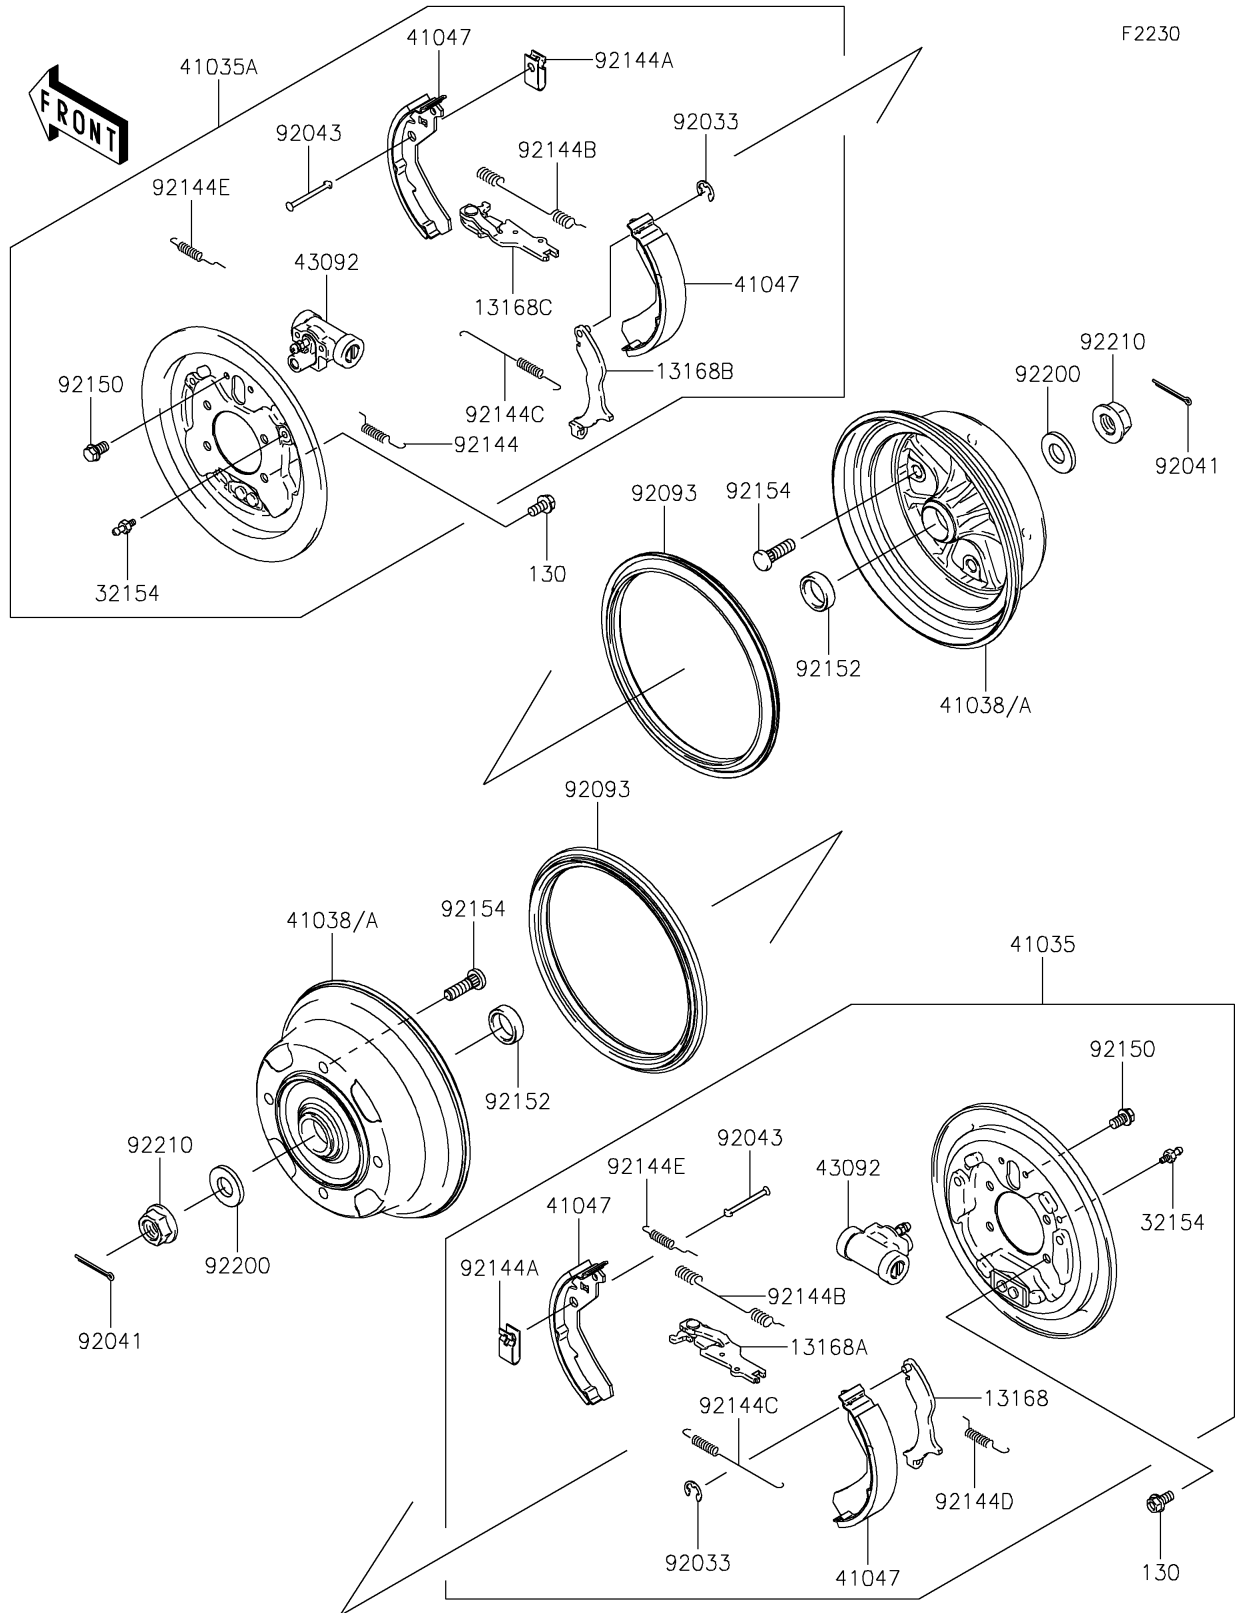

2020 MULE SX™ 4x4 XC LE FI PARTS DIAGRAM

Front Hubs/Brakes

2020 MULE SX™ 4x4 XC LE FI PARTS LIST

Front Hubs/Brakes

ITEM NAME	PART NUMBER	QUANTITY
LEVER,BRAKE,LH (Ref # 13168)	13168-0065	1
LEVER,BRAKE,LH (Ref # 13168A)	13168-0066	1
LEVER,BRAKE,RH (Ref # 13168B)	13168-0067	1
LEVER,BRAKE,RH (Ref # 13168C)	13168-0068	1
PIPE (Ref # 32154)	32154-0335	2
PANEL-ASSY-BRAKE,FR,LH (Ref # 41035)	41035-0720	1
PANEL-ASSY-BRAKE,FR,RH (Ref # 41035A)	41035-0721	1
DRUM,FRONT BRAKE (Ref # 41038A)	41038-0582	2
SHOE-ASSY-BRAKE (Ref # 41047)	41047-0001	4
CYLINDER,BRAKE (Ref # 43092)	43092-0003	2
RING-SNAP (Ref # 92033)	92033-1279	2
COTTER,4.0X35 (Ref # 92041)	92041-1053	2
PIN,SHOE HOLD (Ref # 92043)	92043-1460	4
SEAL,BS184.8X13.5-1 (Ref # 92093)	92093-0031	2
SPRING,RH (Ref # 92144)	92144-1608	1
SPRING,SHOE HOLD (Ref # 92144A)	92144-1609	4
SPRING,RETURN,UPP (Ref # 92144B)	92144-1612	2
SPRING,RETURN,LWR (Ref # 92144C)	92144-1613	2
SPRING,LH (Ref # 92144D)	92144-1614	1
SPRING (Ref # 92144E)	92144-1615	2
BOLT,FLANGED,6X10 (Ref # 92150)	92150-1664	4
COLLAR,25X34X10 (Ref # 92152)	92152-0164	2
BOLT,10X34.6 (Ref # 92154)	92154-1482	8
WASHER,18.5X38X4.5 (Ref # 92200)	92200-1794	2
NUT,FLANGED,18MM (Ref # 92210)	92210-0132	2
BOLT-FLANGED,8X16 (Ref # 130)	130CA0816	8