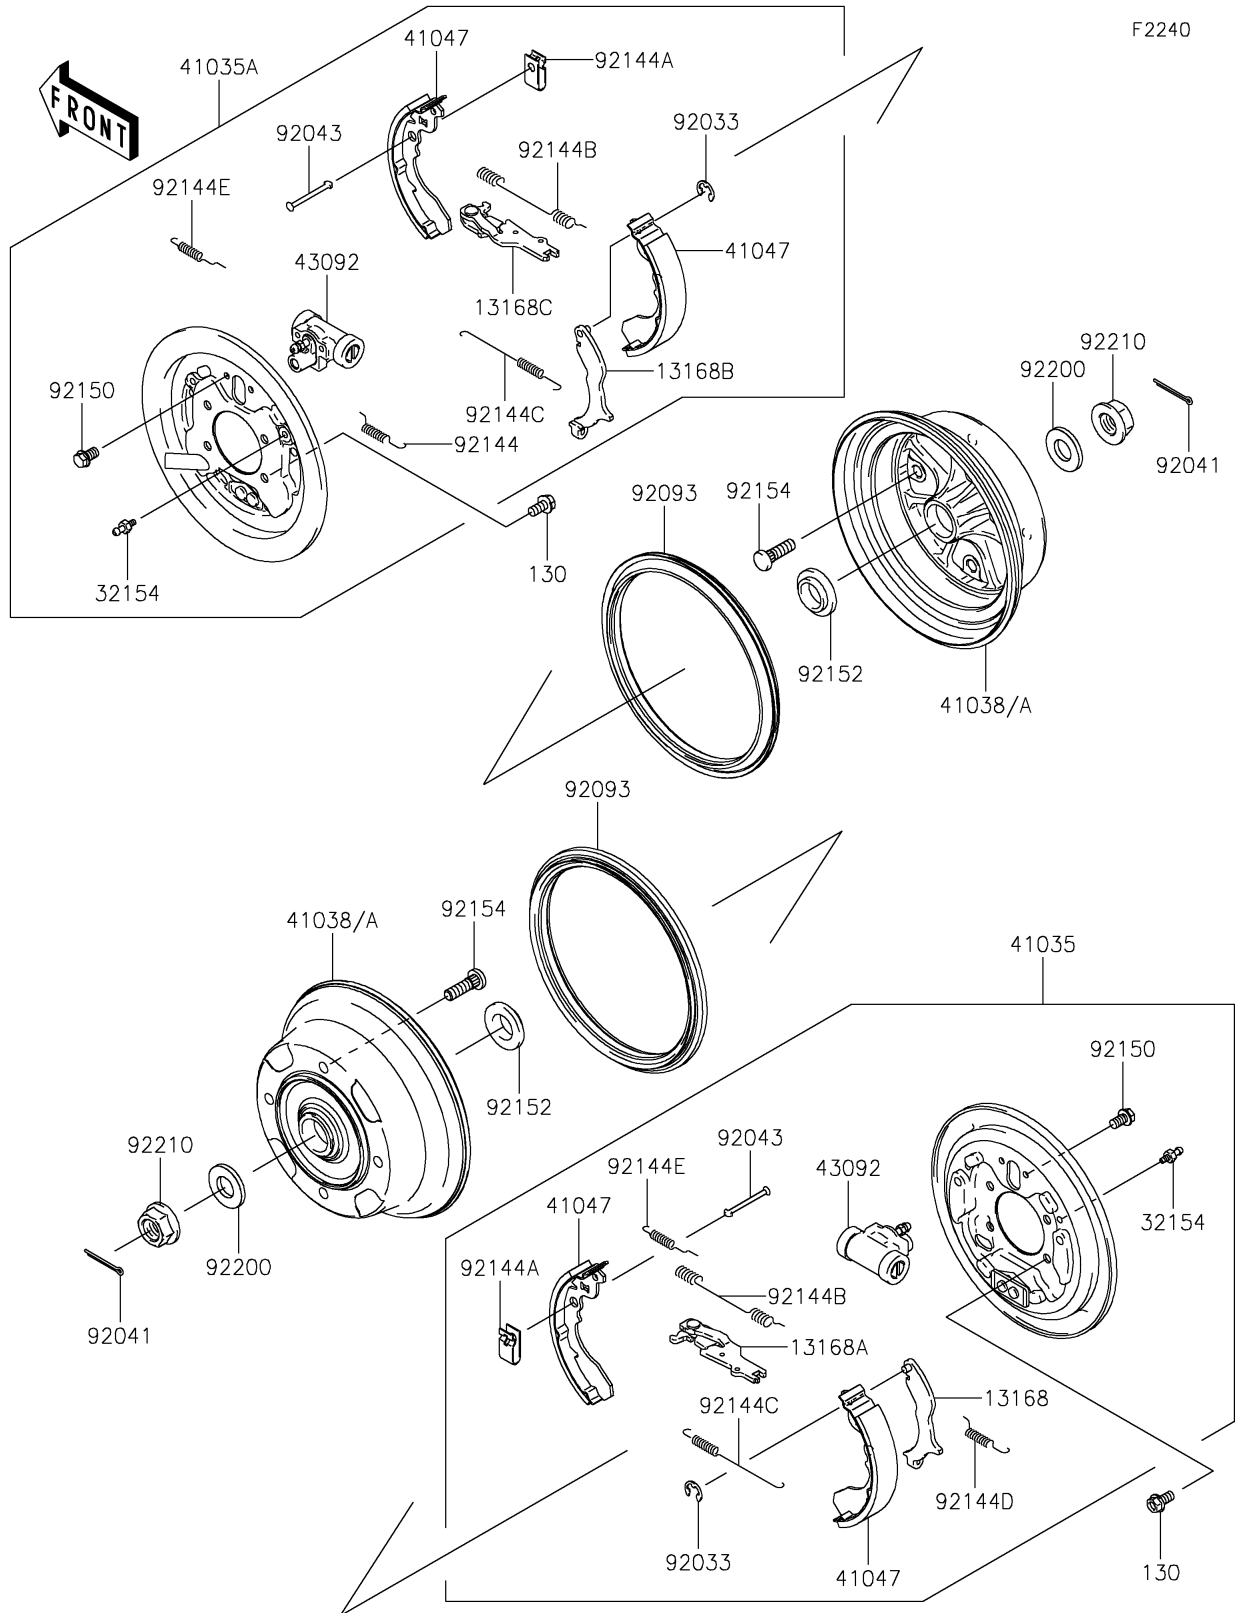

2020 MULE SX™ 4x4 XC LE FI PARTS DIAGRAM

Rear Hubs/Brakes

2020 MULE SX™ 4x4 XC LE FI PARTS LIST

Rear Hubs/Brakes

ITEM NAME	PART NUMBER	QUANTITY
LEVER,BRAKE,LH (Ref # 13168)	13168-0065	1
LEVER,BRAKE,LH (Ref # 13168A)	13168-0066	1
LEVER,BRAKE,RH (Ref # 13168B)	13168-0067	1
LEVER,BRAKE,RH (Ref # 13168C)	13168-0068	1
PIPE (Ref # 32154)	32154-0335	2
PANEL-ASSY-BRAKE,RR,LH (Ref # 41035)	41035-0722	1
PANEL-ASSY-BRAKE,RR,RH (Ref # 41035A)	41035-0723	1
DRUM,REAR BRAKE (Ref # 41038A)	41038-0583	2
SHOE-ASSY-BRAKE,RR (Ref # 41047)	41047-7501	4
CYLINDER,BRAKE (Ref # 43092)	43092-0003	2
RING-SNAP (Ref # 92033)	92033-1279	2
COTTER,4.0X35 (Ref # 92041)	92041-1053	2
PIN,SHOE HOLD (Ref # 92043)	92043-1460	4
SEAL,BS184.8X13.5-1 (Ref # 92093)	92093-0031	2
SPRING,RH (Ref # 92144)	92144-1608	1
SPRING,SHOE HOLD (Ref # 92144A)	92144-1609	4
SPRING,RETURN,UPP (Ref # 92144B)	92144-1612	2
SPRING,RETURN,LWR (Ref # 92144C)	92144-1613	2
SPRING,LH (Ref # 92144D)	92144-1614	1
SPRING (Ref # 92144E)	92144-1615	2
BOLT,FLANGED,6X10 (Ref # 92150)	92150-1664	4
COLLAR (Ref # 92152)	92152-0284	2
BOLT,10X34.6 (Ref # 92154)	92154-1482	8
WASHER,20.5X41.0X4.5 (Ref # 92200)	92200-1795	2
NUT,FLANGED,20MM (Ref # 92210)	92210-2093	2
BOLT-FLANGED,8X16 (Ref # 130)	130CA0816	8