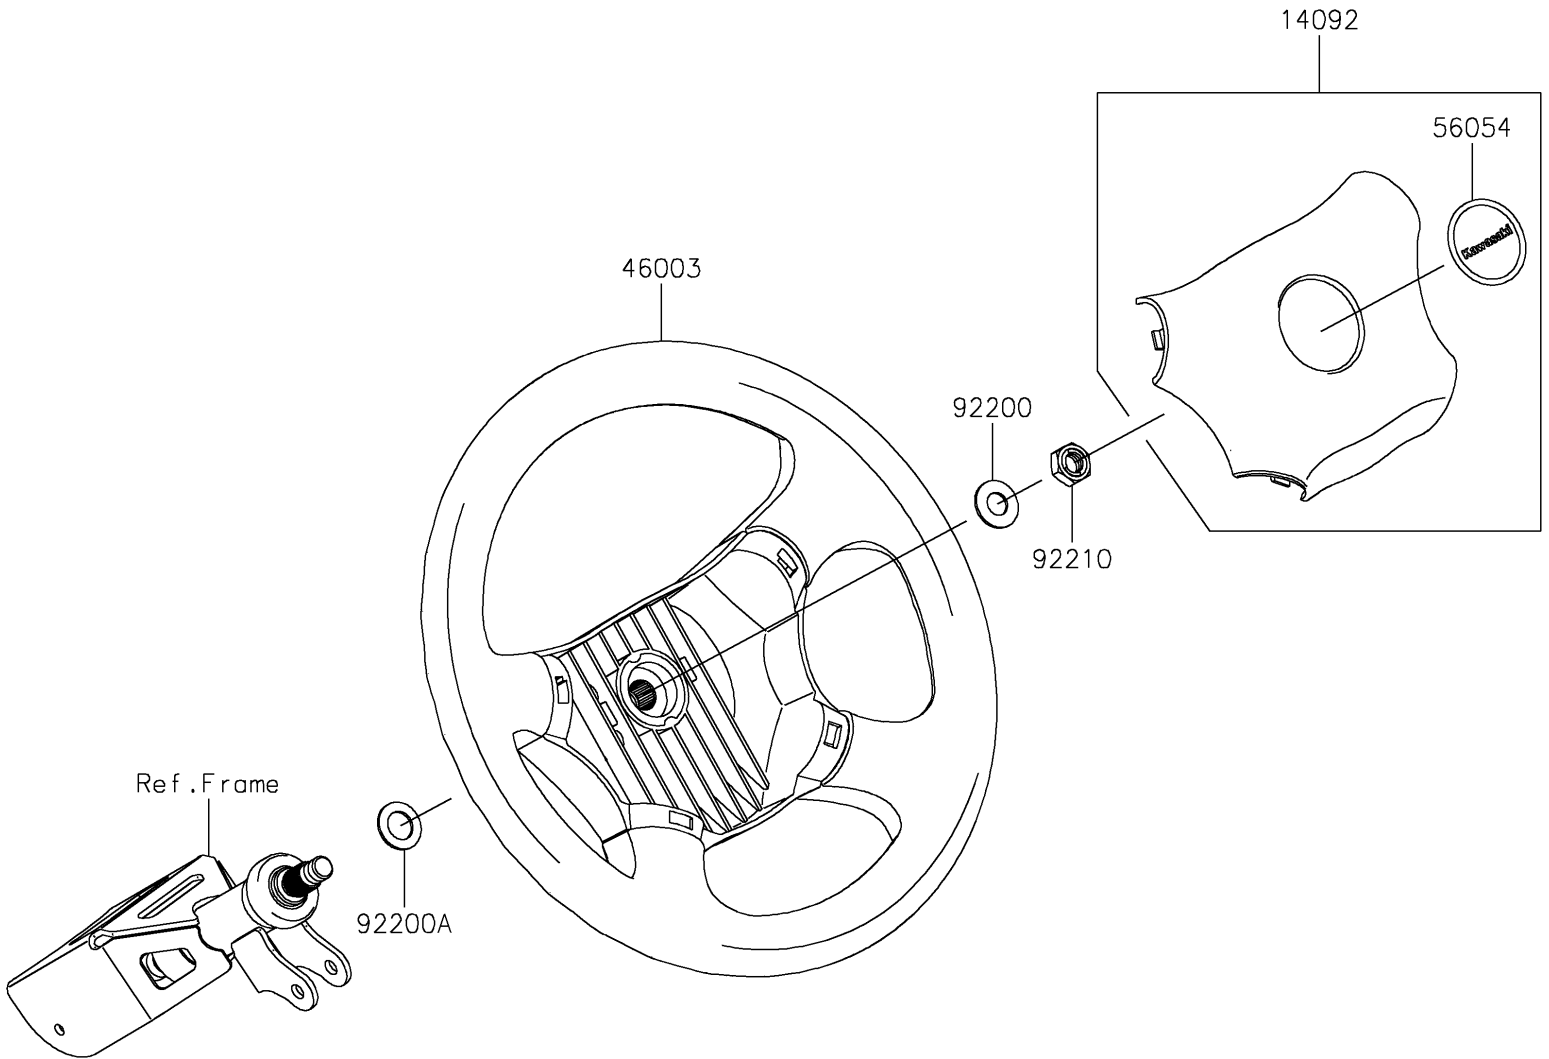

2019 MULE SX™ 4x4 XC LE FI PARTS DIAGRAM

Steering Wheel

F2311

2019 MULE SX™ 4x4 XC LE FI PARTS LIST

Steering Wheel

ITEM NAME	PART NUMBER	QUANTITY
COVER,HORN SWITCH (Ref # 14092)	14092-1029	1
HANDLE (Ref # 46003)	46003-0595	1
MARK,CENTER LOGO,KAWASAKI (Ref # 56054)	56054-1188	1
WASHER,12.1X25X1.6 (Ref # 92200)	92200-0455	1
WASHER,15X25X1.6 (Ref # 92200A)	92200-0460	1
NUT,LOCK,12MM (Ref # 92210)	92210-1249	1