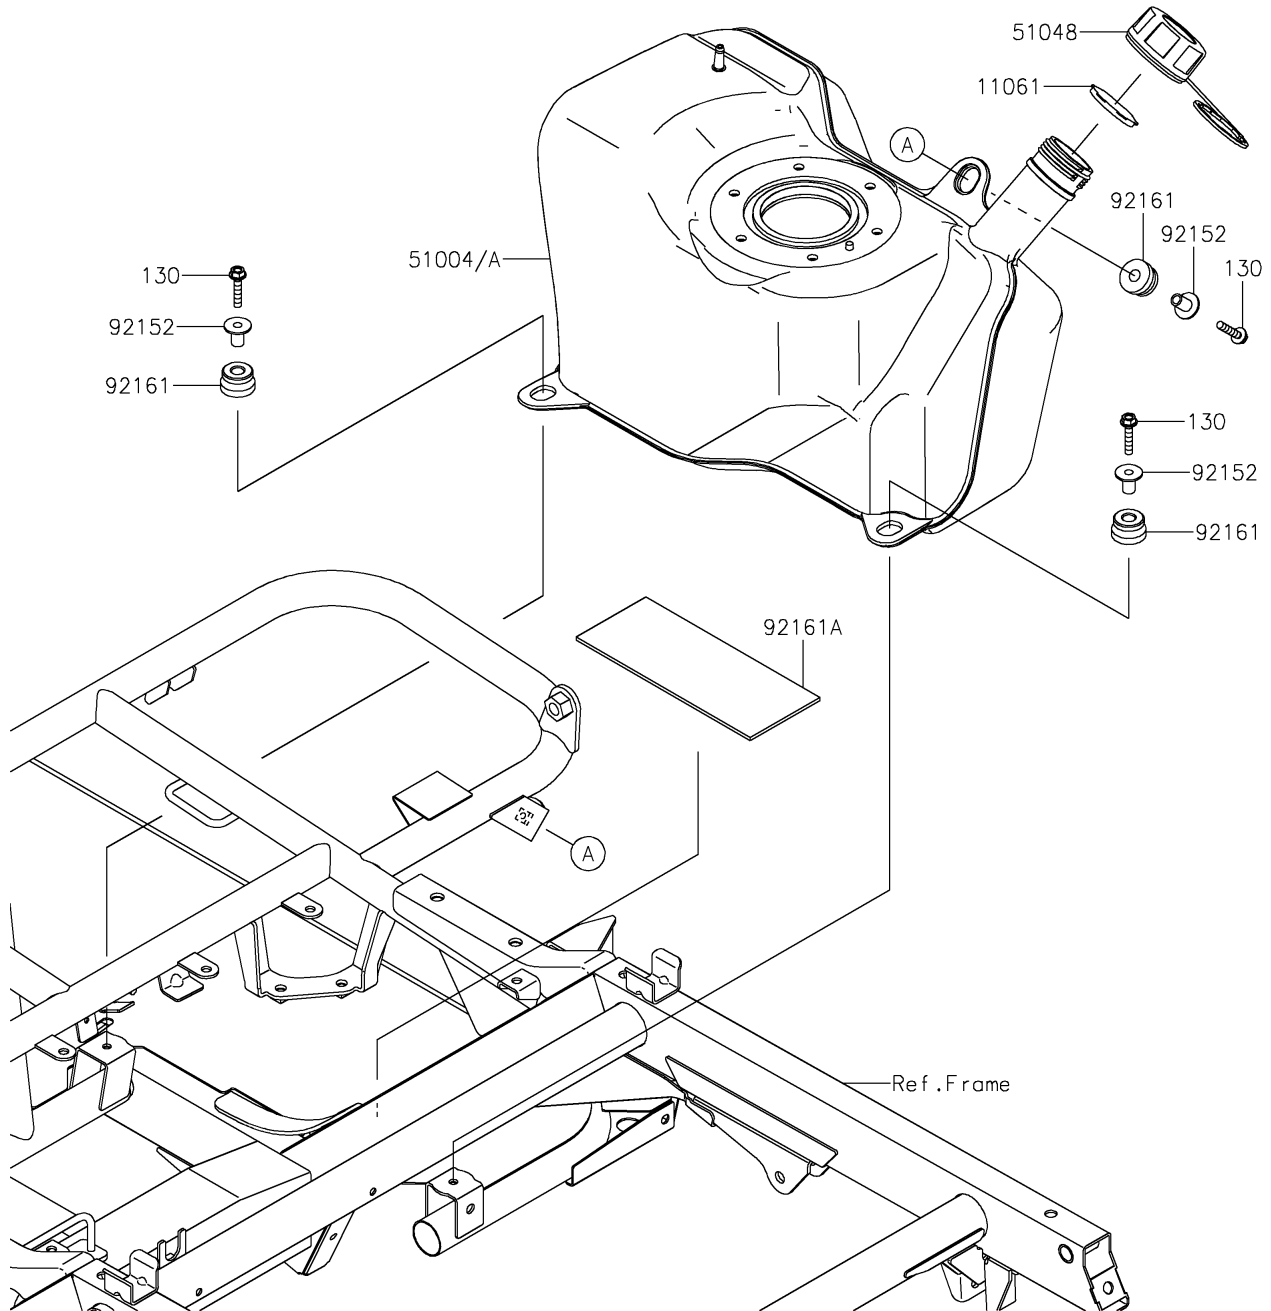

2020 MULE SX™ 4x4 XC LE FI PARTS DIAGRAM

Fuel Tank

F2410

2020 MULE SX™ 4x4 XC LE FI PARTS LIST

Fuel Tank

ITEM NAME	PART NUMBER	QUANTITY
GASKET,FUEL TANK CAP (Ref # 11061)	11061-0395	1
TANK-FUEL (Ref # 51004)	51004-0010	1
TANK-FUEL (Ref # 51004A)	51004-0030	1
CAP-ASSY-TANK,FUEL (Ref # 51048)	51048-0026	1
COLLAR,6.8X10X18.1 (Ref # 92152)	92152-1867	3
DAMPER,10X28X17 (Ref # 92161)	92161-1614	3
DAMPER,80X200X3.175 (Ref # 92161A)	92161-1645	1
BOLT-FLANGED,6X30 (Ref # 130)	130BA0630	3