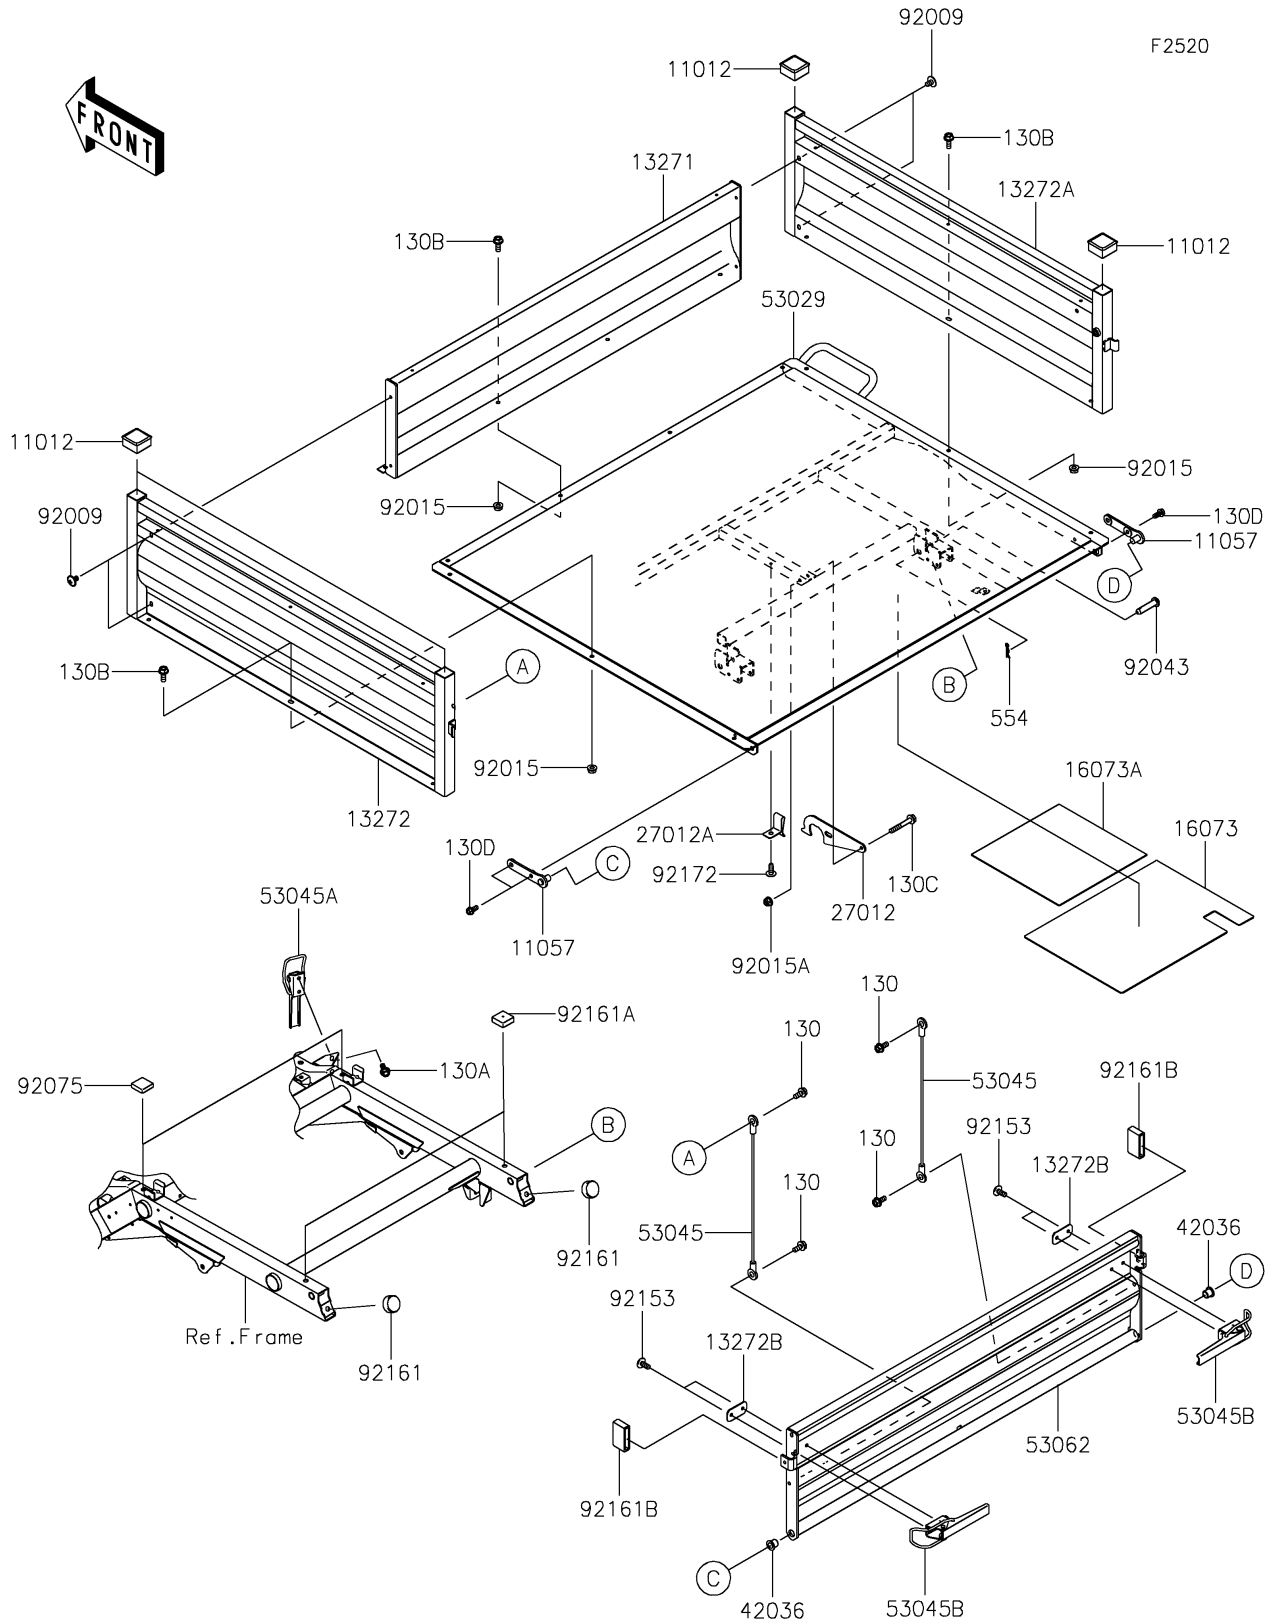

2020 MULE SX™ 4x4 XC LE FI PARTS DIAGRAM

Carrier(s)

2020 MULE SX™ 4x4 XC LE FI PARTS LIST

Carrier(s)

ITEM NAME	PART NUMBER	QUANTITY
CAP (Ref # 11012)	11012-1784	4
BRACKET, TAIL GATE (Ref # 11057)	11057-1623	2
PLATE, CARRIER, SIDE, FR, BLACK (Ref # 13271)	13271-0385-10	1
PLATE, SIDE CARRIER, LH, BLACK (Ref # 13272)	13272-2506-10	1
PLATE, SIDE CARRIER, RH, BLACK (Ref # 13272A)	13272-2507-10	1
PLATE (Ref # 13272B)	13272-7516	2
INSULATOR, 295X400 (Ref # 16073)	16073-0868	1
INSULATOR, 265X265 (Ref # 16073A)	16073-0869	1
HOOK (Ref # 27012)	27012-0044	1
HOOK, CARRIER (Ref # 27012A)	27012-1445	1
SLEEVE (Ref # 42036)	42036-0839	2
CARRIER, BASE, T. BLACK (Ref # 53029)	53029-0356-388	1
HOOK-ASSY, CABLE (Ref # 53045)	53045-0030	2
HOOK-ASSY (Ref # 53045A)	53045-0032	1
HOOK-ASSY (Ref # 53045B)	53045-0033	2
GATE-TAIL, BLACK (Ref # 53062)	53062-0026-10	1
SCREW, 6X10 (Ref # 92009)	92009-1661	4
NUT, FLANGED, 6MM (Ref # 92015)	92015-1367	10
NUT, LOCK, FLANGED, 6MM (Ref # 92015A)	92015-1675	1
PIN, 12X54 (Ref # 92043)	92043-1451	2
DAMPER (Ref # 92075)	92075-1882	2
BOLT, SOCKET, 6X14 (Ref # 92153)	92153-1021	4
DAMPER, SEAT (Ref # 92161)	92161-1065	2
DAMPER (Ref # 92161A)	92161-2219	2
DAMPER (Ref # 92161B)	92161-7519	2
SCREW, TAPPING, 6X16 (Ref # 92172)	92172-0739	1
BOLT-FLANGED, 6X10 (Ref # 130)	130BA0610	4
BOLT-FLANGED, 6X14 (Ref # 130A)	130BA0614	2
BOLT-FLANGED, 6X16 (Ref # 130B)	130BA0616	10

2020 MULE SX™ 4x4 XC LE FI PARTS LIST

Carrier(s)

ITEM NAME	PART NUMBER	QUANTITY
BOLT-FLANGED,6X40 (Ref # 130C)	130BA0640	1
BOLT-FLANGED,8X20 (Ref # 130D)	130BA0820	4
PIN-SNAP,12MM (Ref # 554)	554DA1200	2