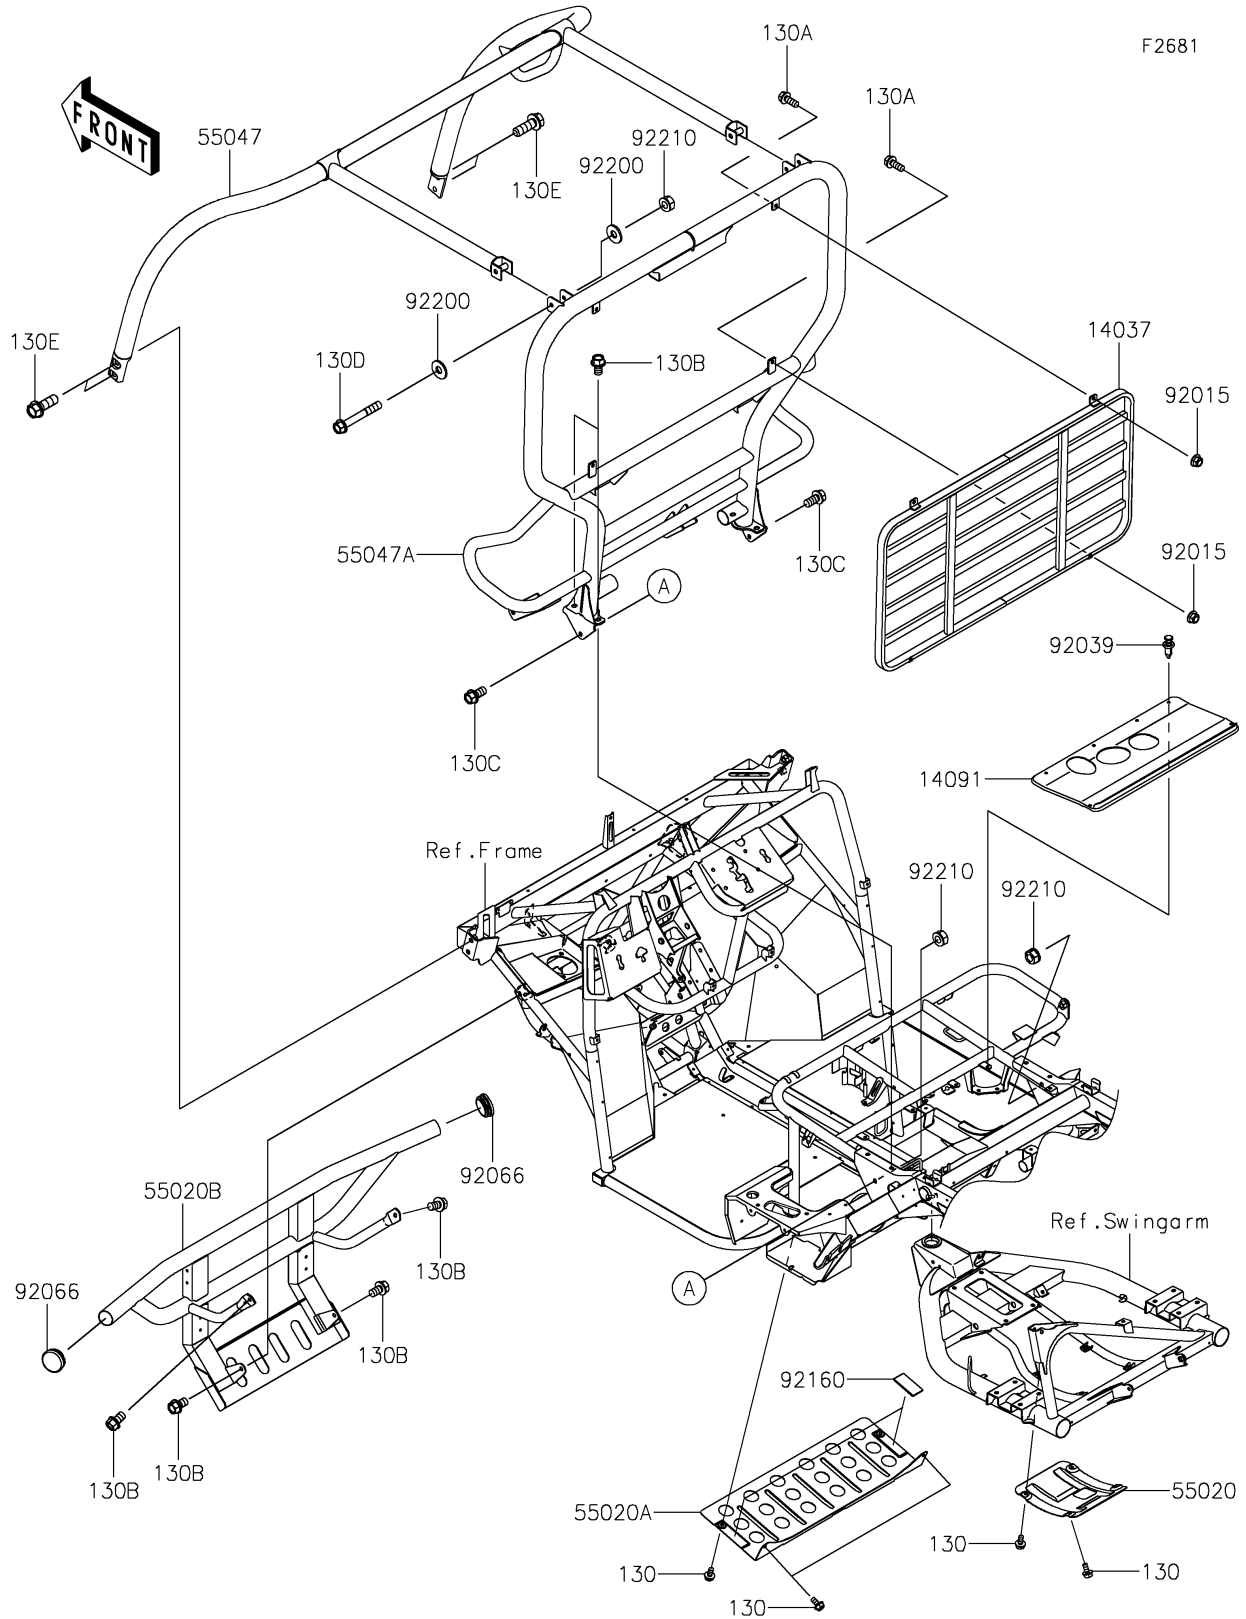

2019 MULE SX™ 4x4 XC LE FI PARTS DIAGRAM

Guards/Cab Frame

2019 MULE SX™ 4x4 XC LE FI PARTS LIST

Guards/Cab Frame

ITEM NAME	PART NUMBER	QUANTITY
SCREEN,T.BLACK (Ref # 14037)	14037-0774-388	1
COVER (Ref # 14091)	14091-0355	1
GUARD,DIFF (Ref # 55020)	55020-0141	1
GUARD (Ref # 55020A)	55020-0883	1
GUARD,FR,T.BLACK (Ref # 55020B)	55020-1933-388	1
BAR-COMP,FR,T.BLACK (Ref # 55047)	55047-0376-388	1
BAR-COMP,RR,T.BLACK (Ref # 55047A)	55047-0377-388	1
NUT,FLANGED,LOCK,8MM (Ref # 92015)	92015-1668	4
RIVET (Ref # 92039)	92039-0776	6
PLUG,42MM (Ref # 92066)	92066-0830	2
DAMPER (Ref # 92160)	92160-1102	2
WASHER,11X26X2.6 (Ref # 92200)	92200-0352	4
NUT,LOCK,10MM (Ref # 92210)	92210-1204	4
BOLT-FLANGED,6X12 (Ref # 130)	130BA0612	8
BOLT-FLANGED,8X20 (Ref # 130A)	130BA0820	4
BOLT-FLANGED,10X16 (Ref # 130B)	130BA1016	8
BOLT-FLANGED,10X20 (Ref # 130C)	130BA1020	2
BOLT-FLANGED,10X70 (Ref # 130D)	130BA1070	2
BOLT-FLANGED,12X35 (Ref # 130E)	130BA1235	4