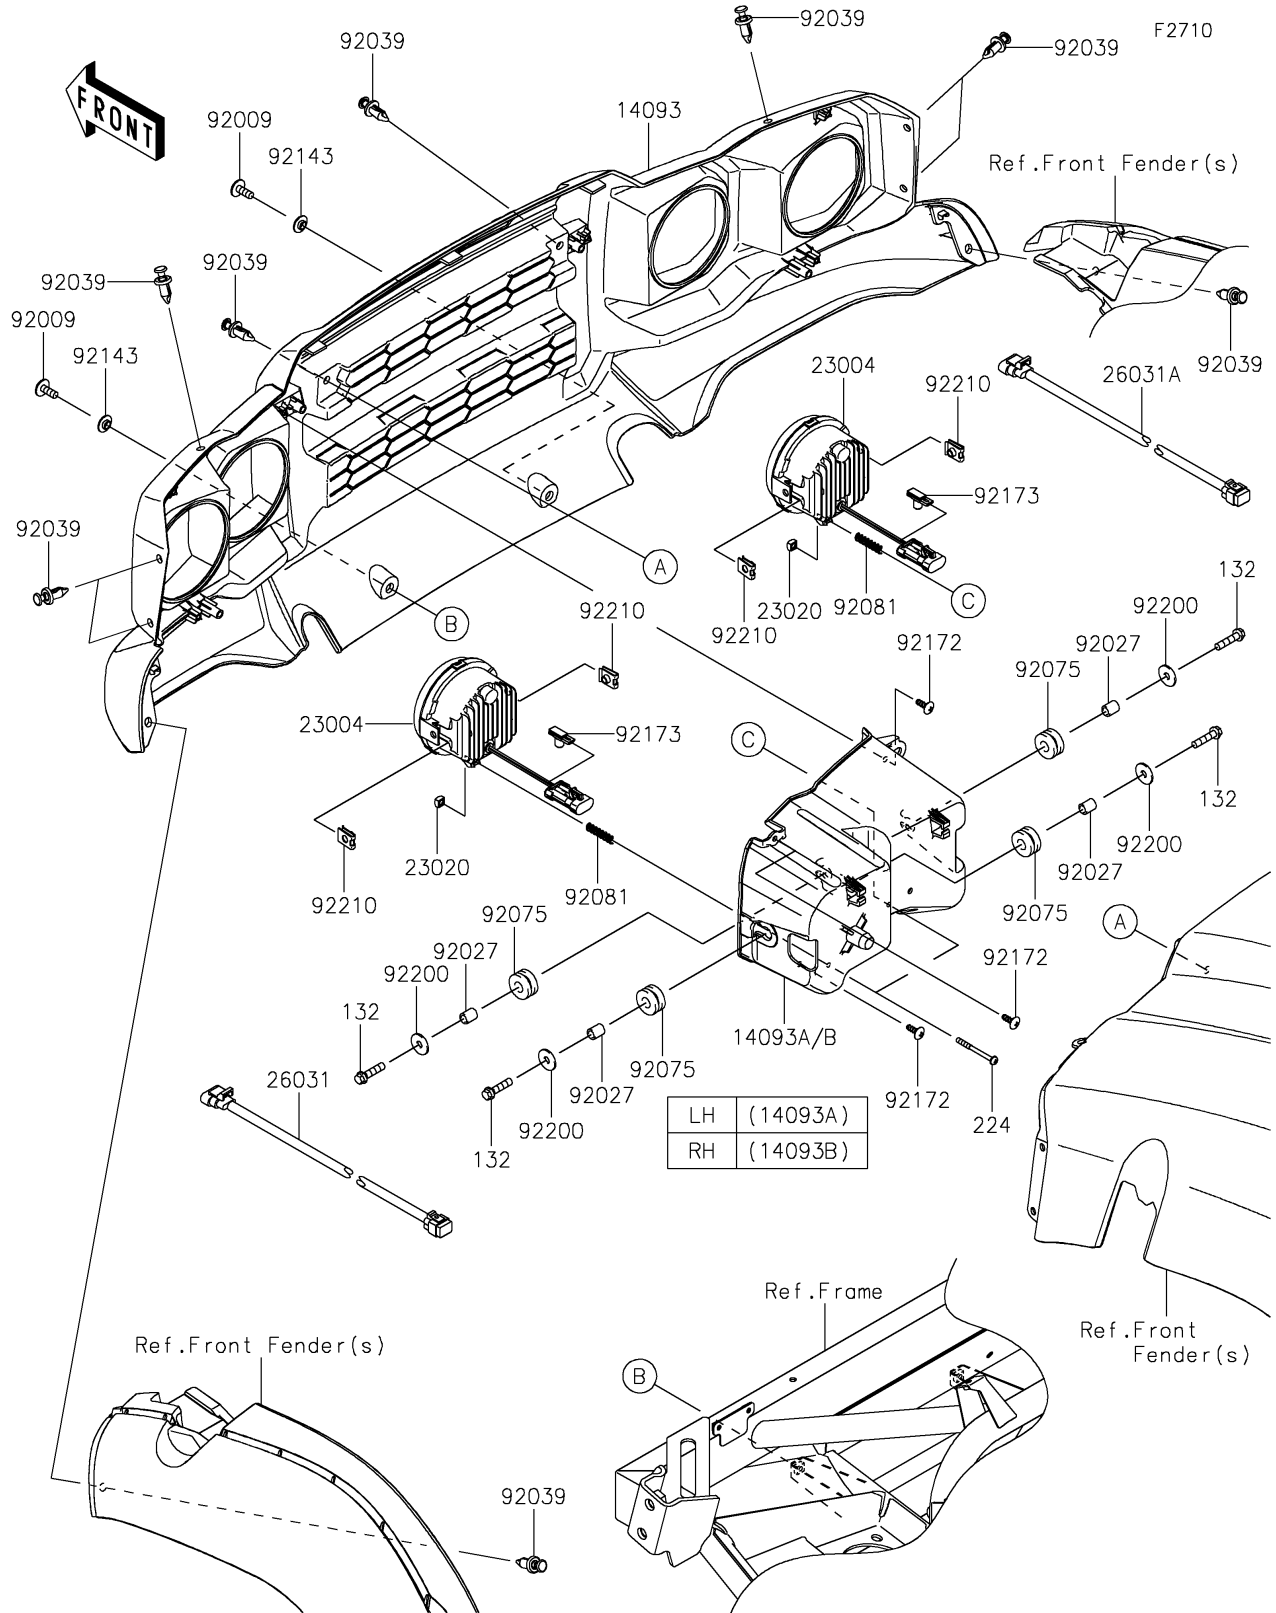

# 2020 MULE SX™ 4x4 XC LE FI PARTS DIAGRAM

Headlight(s)

## 2020 MULE SX™ 4x4 XC LE FI PARTS LIST

### Headlight(s)

ITEM NAME	PART NUMBER	QUANTITY
COVER,FR GRILL (Ref # 14093)	14093-0393	1
COVER,HEAD LAMP,LH (Ref # 14093A)	14093-0394	1
COVER,HEAD LAMP,RH (Ref # 14093B)	14093-0395	1
LAMP-HEAD (Ref # 23004)	23004-0372	4
NUT,4MM,FOCUS ADJUST (Ref # 23020)	23020-018	4
HARNESS,HEAD LAMP,LH,2P (Ref # 26031)	26031-2386	1
HARNESS,HEAD LAMP,RH,2P (Ref # 26031A)	26031-2387	1
SCREW,6X16 (Ref # 92009)	92009-1621	2
COLLAR,6.8X10X12 (Ref # 92027)	92027-162	8
RIVET (Ref # 92039)	92039-0776	10
DAMPER,10X24X12 (Ref # 92075)	92075-1690	8
SPRING,FOCUS ADJUST (Ref # 92081)	92081-1896	4
COLLAR (Ref # 92143)	92143-1087	2
SCREW,TAPPING,5X14 (Ref # 92172)	92172-0265	6
CLAMP (Ref # 92173)	92173-1491	4
WASHER,6.5X20X1.6 (Ref # 92200)	92200-0283	8
NUT (Ref # 92210)	92210-1125	8
BOLT-FLANGED-SMALL,6X25 (Ref # 132)	132BA0625	8
SCREW-PAN-WP-CROS,4X45 (Ref # 224)	224AA0445	4