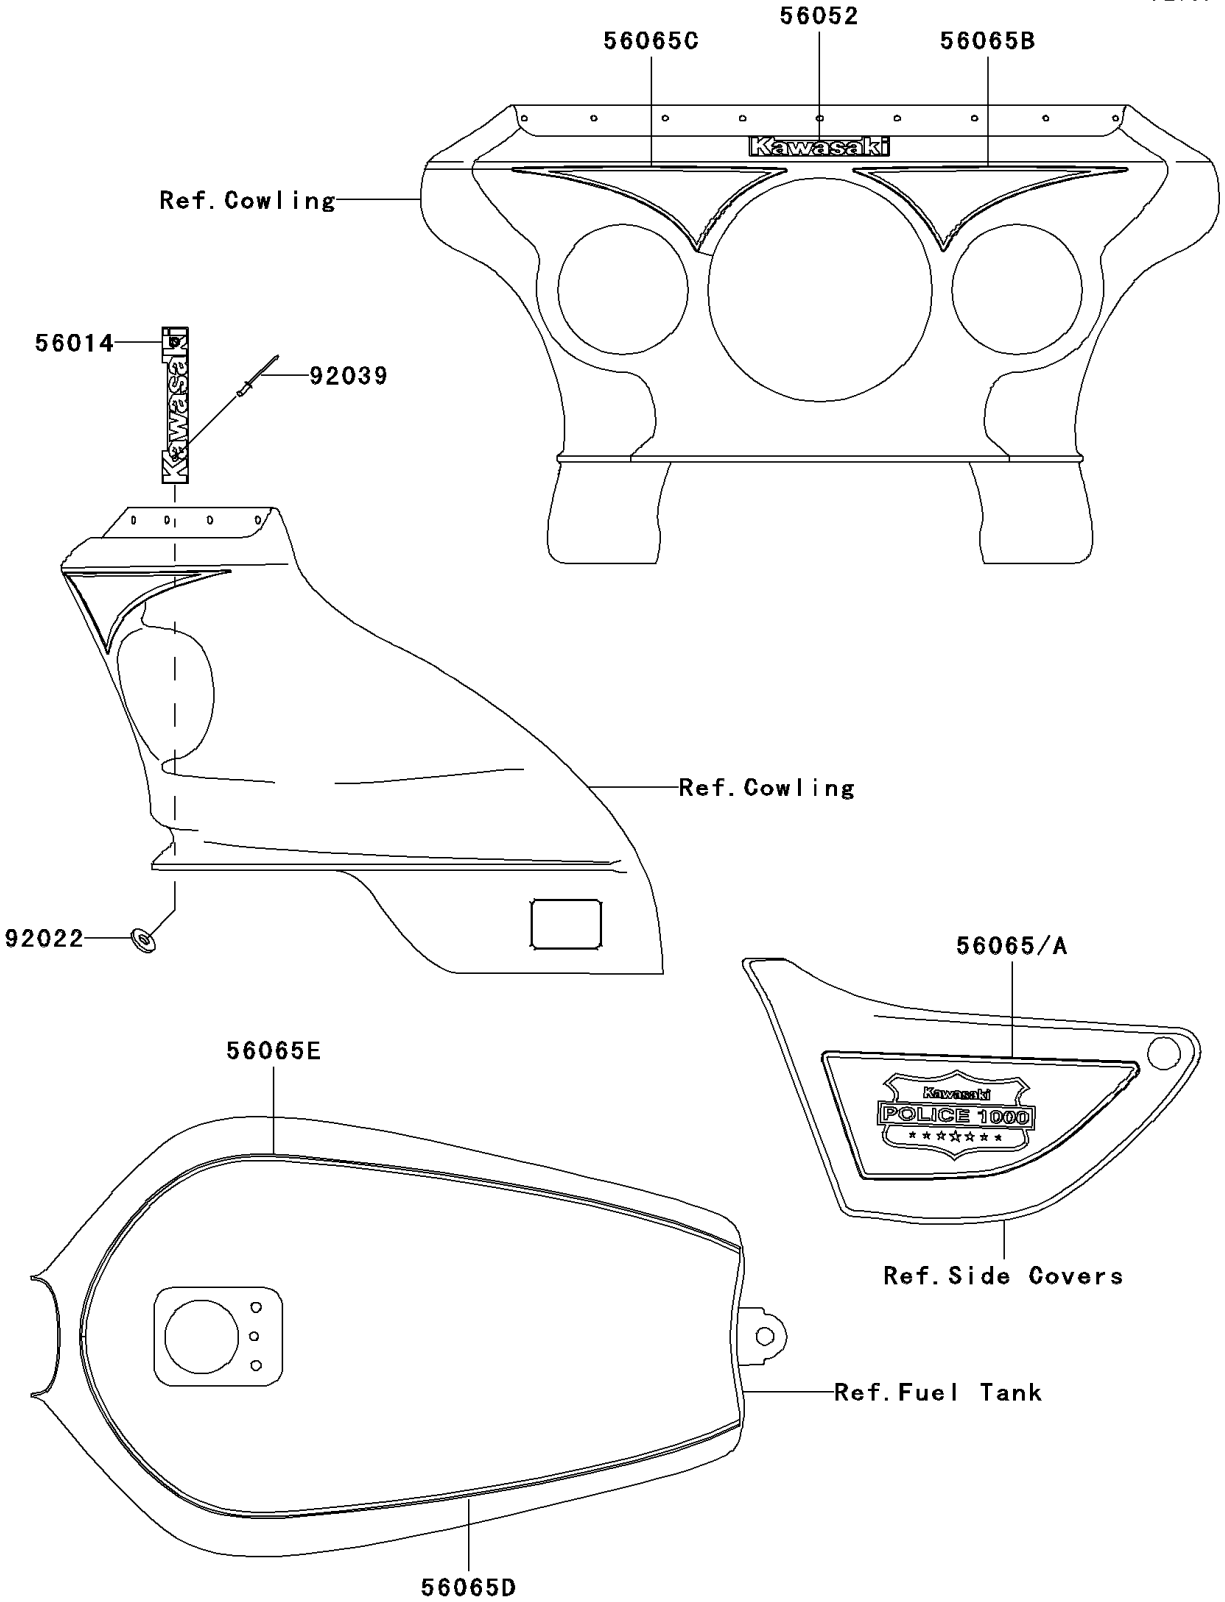

# 2003 Police 1000 PARTS DIAGRAM

Decals

F2861

## 2003 Police 1000 PARTS LIST

### Decals

ITEM NAME	PART NUMBER	QUANTITY
EMBLEM,FUEL TANK (Ref # 56014)	56014-4012	1
MARK,UPP COWLING,KAWASAKI (Ref # 56052)	56052-1526	1
PATTERN,SIDE COVER,LH (Ref # 56065)	56065-1151	1
PATTERN,SIDE COVER,RH (Ref # 56065A)	56065-1152	1
PATTERN,UPP COWLING,UPP,LH (Ref # 56065B)	56065-1153	1
PATTERN,UPP COWLING,UPP,RH (Ref # 56065C)	56065-1154	1
PATTERN,FUEL TANK,TOP,LH (Ref # 56065D)	56065-1817	1
PATTERN,FUEL TANK,TOP,RH (Ref # 56065E)	56065-1818	1
WASHER (Ref # 92022)	92022-4017	2
RIVET (Ref # 92039)	92039-1244	2