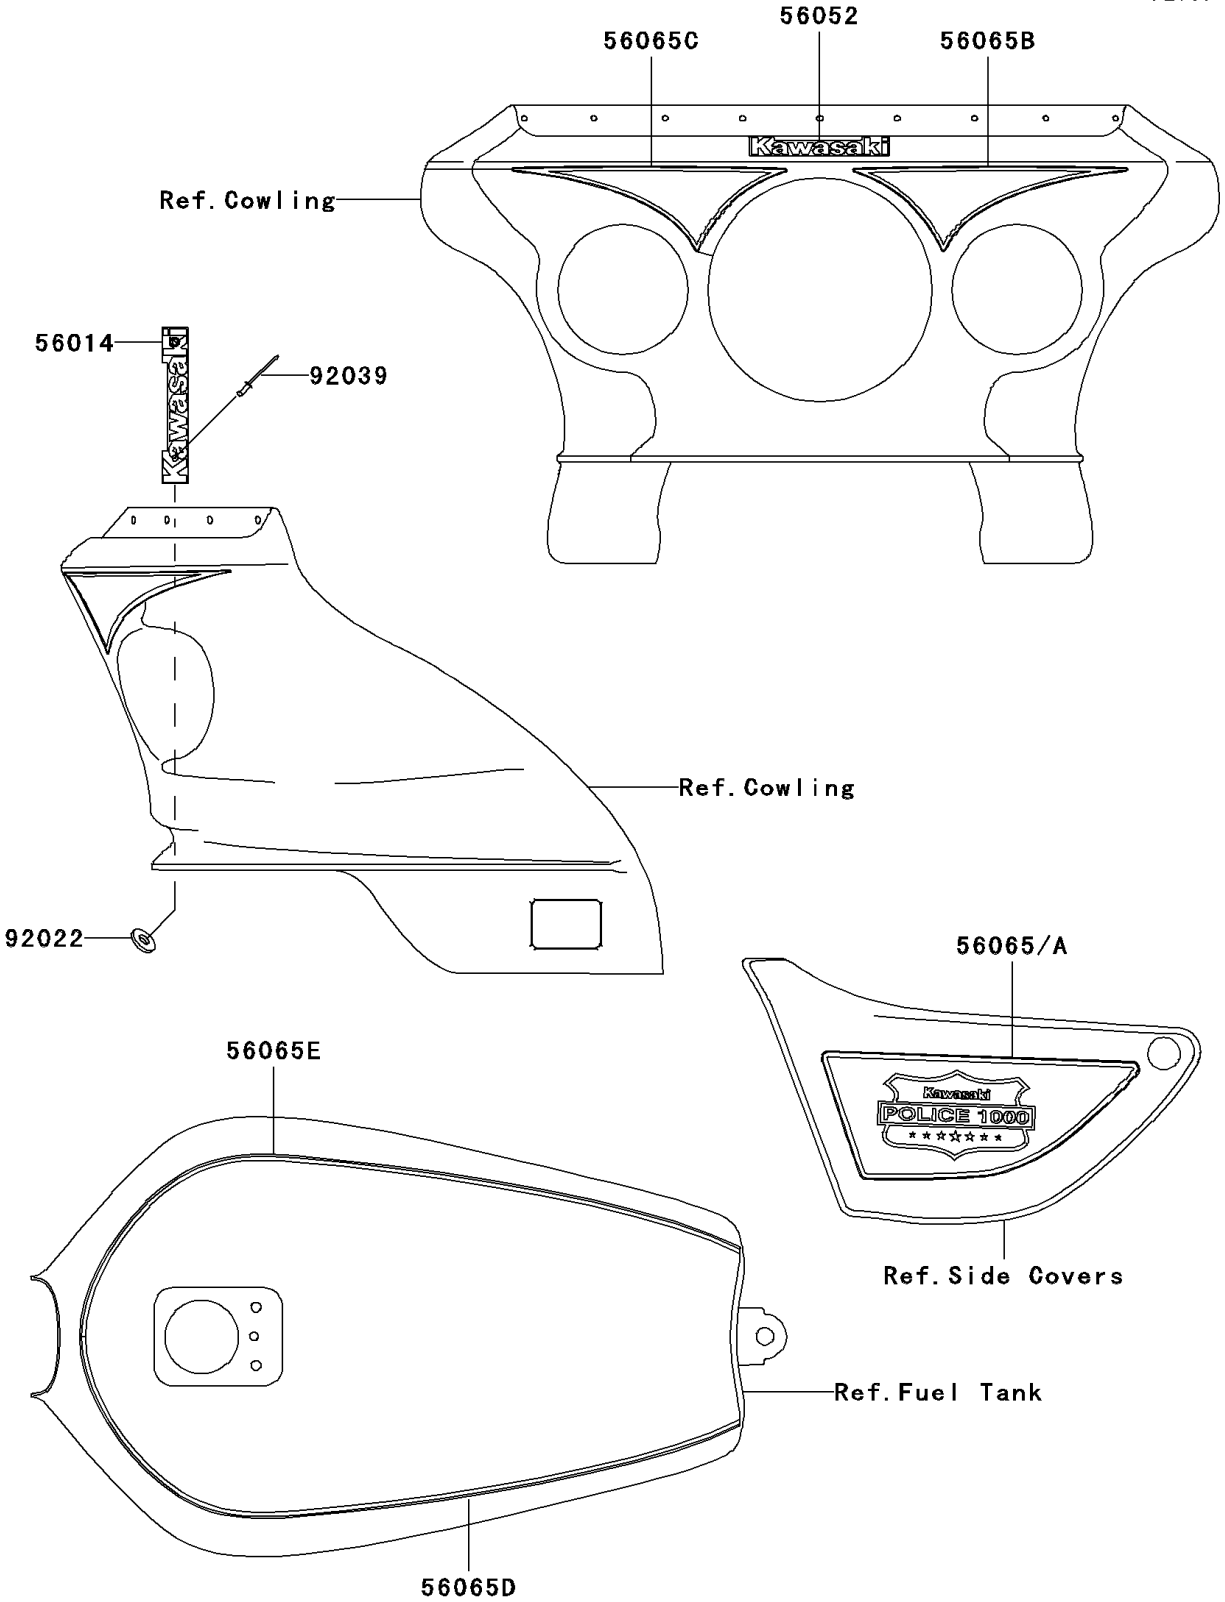

2005 Police 1000 PARTS DIAGRAM

Decals

F2861

2005 Police 1000 PARTS LIST

Decals

ITEM NAME	PART NUMBER	QUANTITY
EMBLEM,FUEL TANK (Ref # 56014)	56014-4012	1
MARK,UPP COWLING,KAWASAKI (Ref # 56052)	56052-1526	1
PATTERN,SIDE COVER,LH (Ref # 56065)	56065-1151	1
PATTERN,SIDE COVER,RH (Ref # 56065A)	56065-1152	1
PATTERN,UPP COWLING,UPP,LH (Ref # 56065B)	56065-1153	1
PATTERN,UPP COWLING,UPP,RH (Ref # 56065C)	56065-1154	1
PATTERN,FUEL TANK,TOP,LH (Ref # 56065D)	56065-1817	1
PATTERN,FUEL TANK,TOP,RH (Ref # 56065E)	56065-1818	1
WASHER (Ref # 92022)	92022-4017	2
RIVET (Ref # 92039)	92039-1244	2