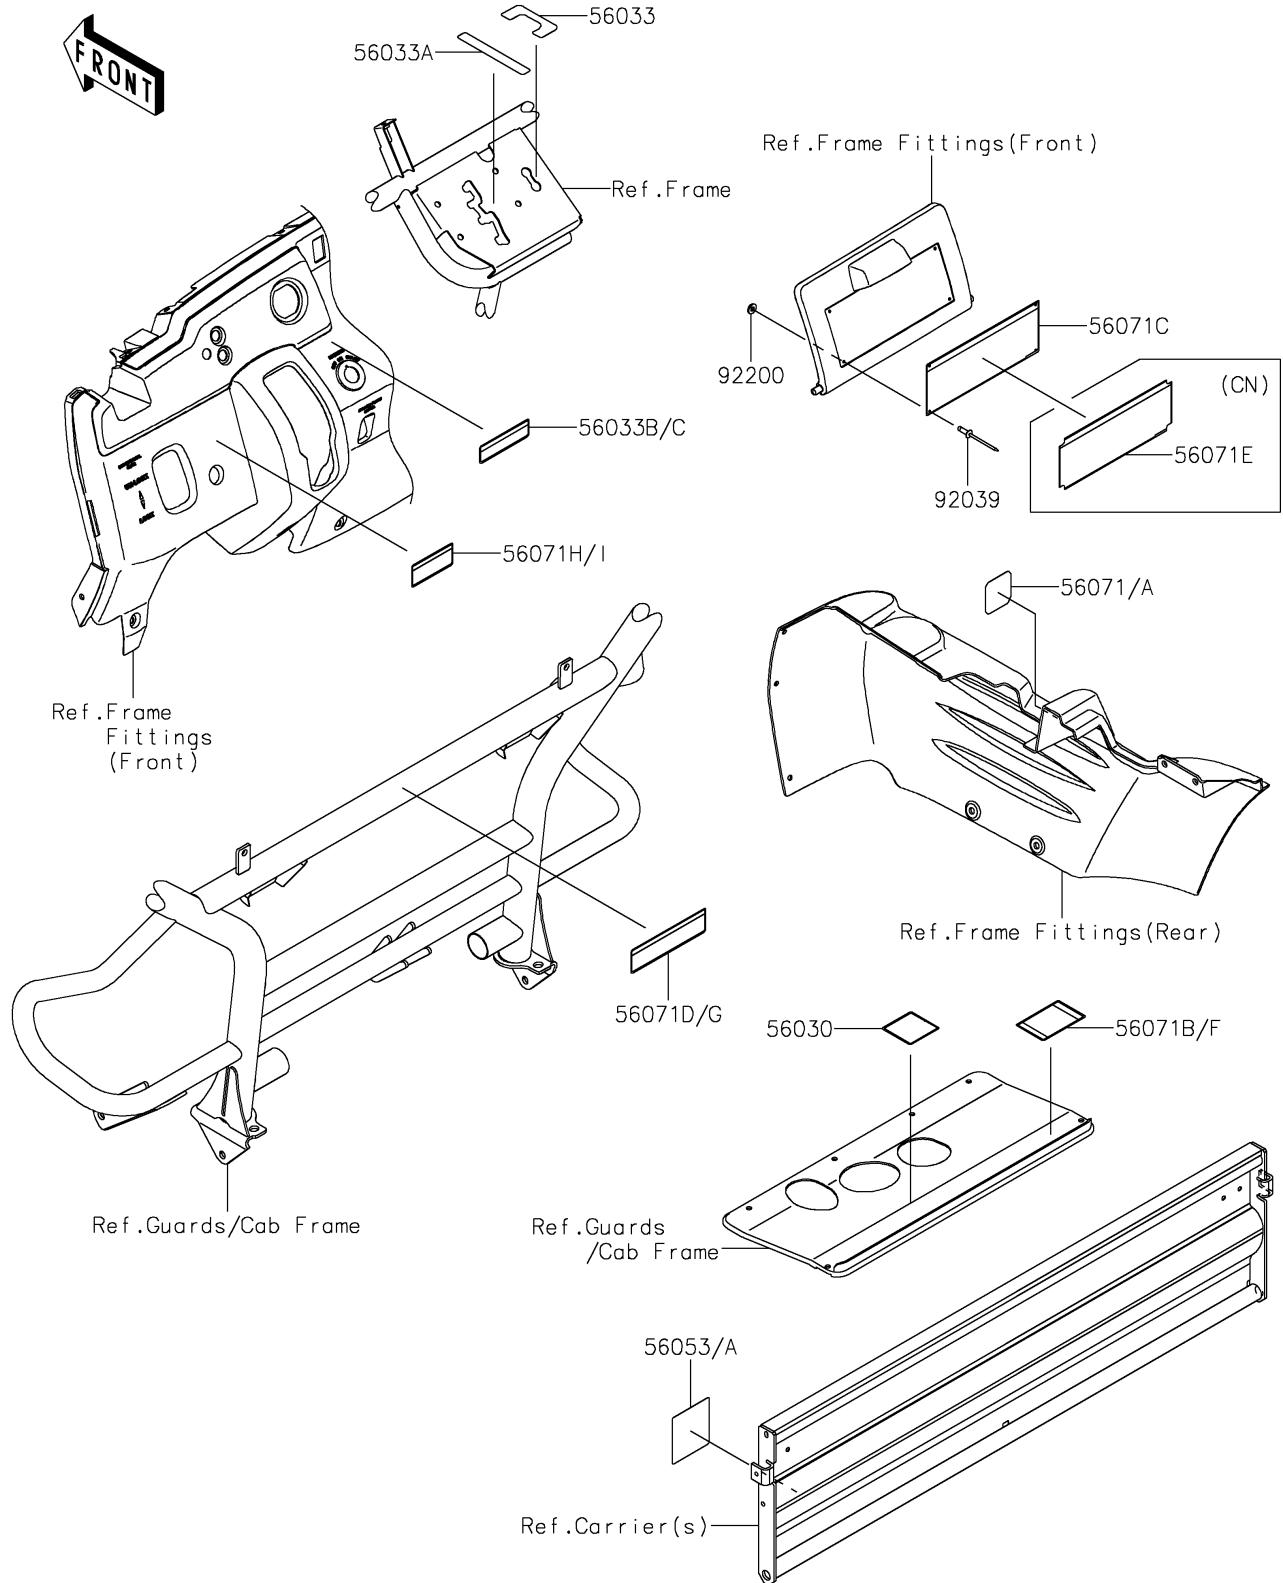

2020 MULE SX™ 4x4 XC LE FI PARTS DIAGRAM

Labels

F2860

2020 MULE SX™ 4x4 XC LE FI PARTS LIST

Labels

| ITEM NAME | PART NUMBER | QUANTITY |
|--|-------------|----------|
| LABEL,OIL GAUGE (Ref # 56030) | 56030-0984 | 1 |
| LABEL-MANUAL,2/4WD (Ref # 56033) | 56033-0052 | 1 |
| LABEL-MANUAL,SHIFT (Ref # 56033A) | 56033-0056 | 1 |
| LABEL-MANUAL,SHIFT NOTICE (Ref # 56033B) | 56033-0822 | 1 |
| LABEL-MANUAL,SHIFT NOTICE (Ref # 56033C) | 56033-0826 | 1 |
| LABEL-SPECIFICATION,TIRE&LOAD (Ref # 56053) | 56053-1509 | 1 |
| LABEL-SPECIFICATION,TIRE&LOAD (Ref # 56053A) | 56053-1513 | 1 |
| LABEL-WARNING,GASOLINE (Ref # 56071) | 56071-0588 | 1 |
| LABEL-WARNING,GASOLINE (Ref # 56071A) | 56071-0593 | 1 |
| LABEL-WARNING,HOT SURFACE (Ref # 56071B) | 56071-0596 | 1 |
| LABEL-WARNING,GENERAL (Ref # 56071C) | 56071-0597 | 1 |
| LABEL-WARNING,CARGO BED (Ref # 56071D) | 56071-0599 | 1 |
| LABEL-WARNING,GENERAL (Ref # 56071E) | 56071-0601 | 1 |
| LABEL-WARNING,HOT SURFACE (Ref # 56071F) | 56071-0603 | 1 |
| LABEL-WARNING,CARGO BED (Ref # 56071G) | 56071-0605 | 1 |
| LABEL-WARNING,CARGO BED (Ref # 56071H) | 56071-0638 | 1 |
| LABEL-WARNING,CARGO BED (Ref # 56071I) | 56071-0639 | 1 |
| RIVET,3.2X8 (Ref # 92039) | 92039-3763 | 4 |
| WASHER,3.5X8X1 (Ref # 92200) | 92200-1251 | 4 |