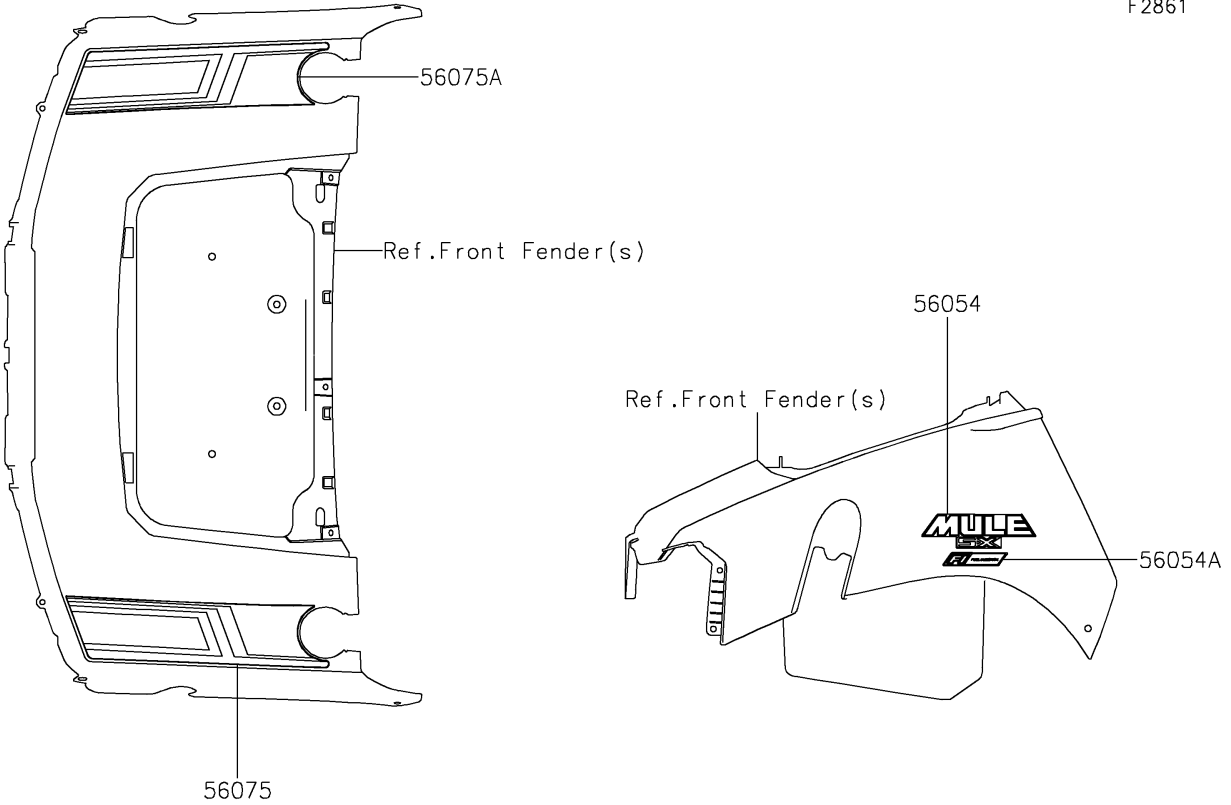

2020 MULE SX™ 4x4 XC LE FI PARTS DIAGRAM

Decals

F2861

2020 MULE SX™ 4x4 XC LE FI PARTS LIST

Decals

| ITEM NAME | PART NUMBER | QUANTITY |
|--|-------------|----------|
| MARK,KAWASAKI (Ref # 56052) | 56052-1809 | 1 |
| MARK,FR FENDER,MULE SX (Ref # 56054) | 56054-2063 | 2 |
| MARK,FR FENDER,FUEL INJECTION (Ref # 56054A) | 56054-2459 | 2 |
| PATTERN,FR FENDER,LH (Ref # 56075) | 56075-2767 | 1 |
| PATTERN,FR FENDER,RH (Ref # 56075A) | 56075-2768 | 1 |
| PATTERN,SIDE PLATE,LH (Ref # 56075B) | 56075-7164 | 1 |
| PATTERN,SIDE PLATE,RH (Ref # 56075C) | 56075-7165 | 1 |