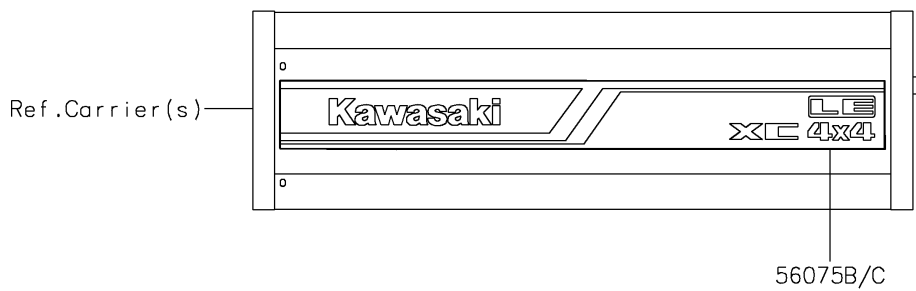

2020 MULE SX™ 4x4 XC LE FI PARTS DIAGRAM

Decals

F2861

2020 MULE SX™ 4x4 XC LE FI PARTS LIST

Decals

| ITEM NAME | PART NUMBER | QUANTITY |
|--|-------------|----------|
| MARK,KAWASAKI (Ref # 56052) | 56052-1809 | 1 |
| MARK,FR FENDER,MULE SX (Ref # 56054) | 56054-2063 | 2 |
| MARK,FR FENDER,FUEL INJECTION (Ref # 56054A) | 56054-2459 | 2 |
| PATTERN,FR FENDER,LH (Ref # 56075) | 56075-2767 | 1 |
| PATTERN,FR FENDER,RH (Ref # 56075A) | 56075-2768 | 1 |
| PATTERN,SIDE PLATE,LH (Ref # 56075B) | 56075-7164 | 1 |
| PATTERN,SIDE PLATE,RH (Ref # 56075C) | 56075-7165 | 1 |