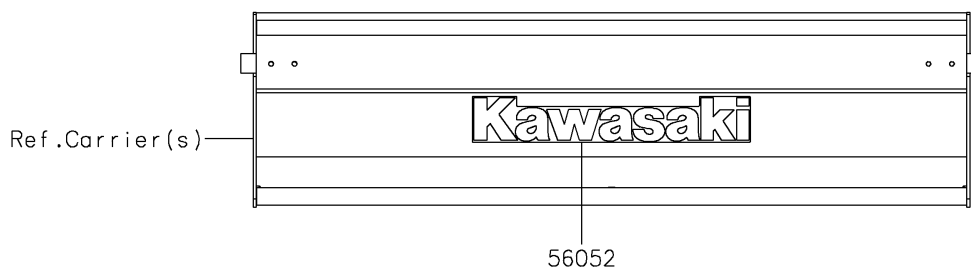

2020 MULE SX™ 4x4 XC LE FI PARTS DIAGRAM

Decals

F2861

2020 MULE SX™ 4x4 XC LE FI PARTS LIST

Decals

| ITEM NAME | PART NUMBER | QUANTITY |
|--|-------------|----------|
| MARK,KAWASAKI (Ref # 56052) | 56052-1809 | 1 |
| MARK,FR FENDER,MULE SX (Ref # 56054) | 56054-2063 | 2 |
| MARK,FR FENDER,FUEL INJECTION (Ref # 56054A) | 56054-2459 | 2 |
| PATTERN,FR FENDER,LH (Ref # 56075) | 56075-2767 | 1 |
| PATTERN,FR FENDER,RH (Ref # 56075A) | 56075-2768 | 1 |
| PATTERN,SIDE PLATE,LH (Ref # 56075B) | 56075-7164 | 1 |
| PATTERN,SIDE PLATE,RH (Ref # 56075C) | 56075-7165 | 1 |