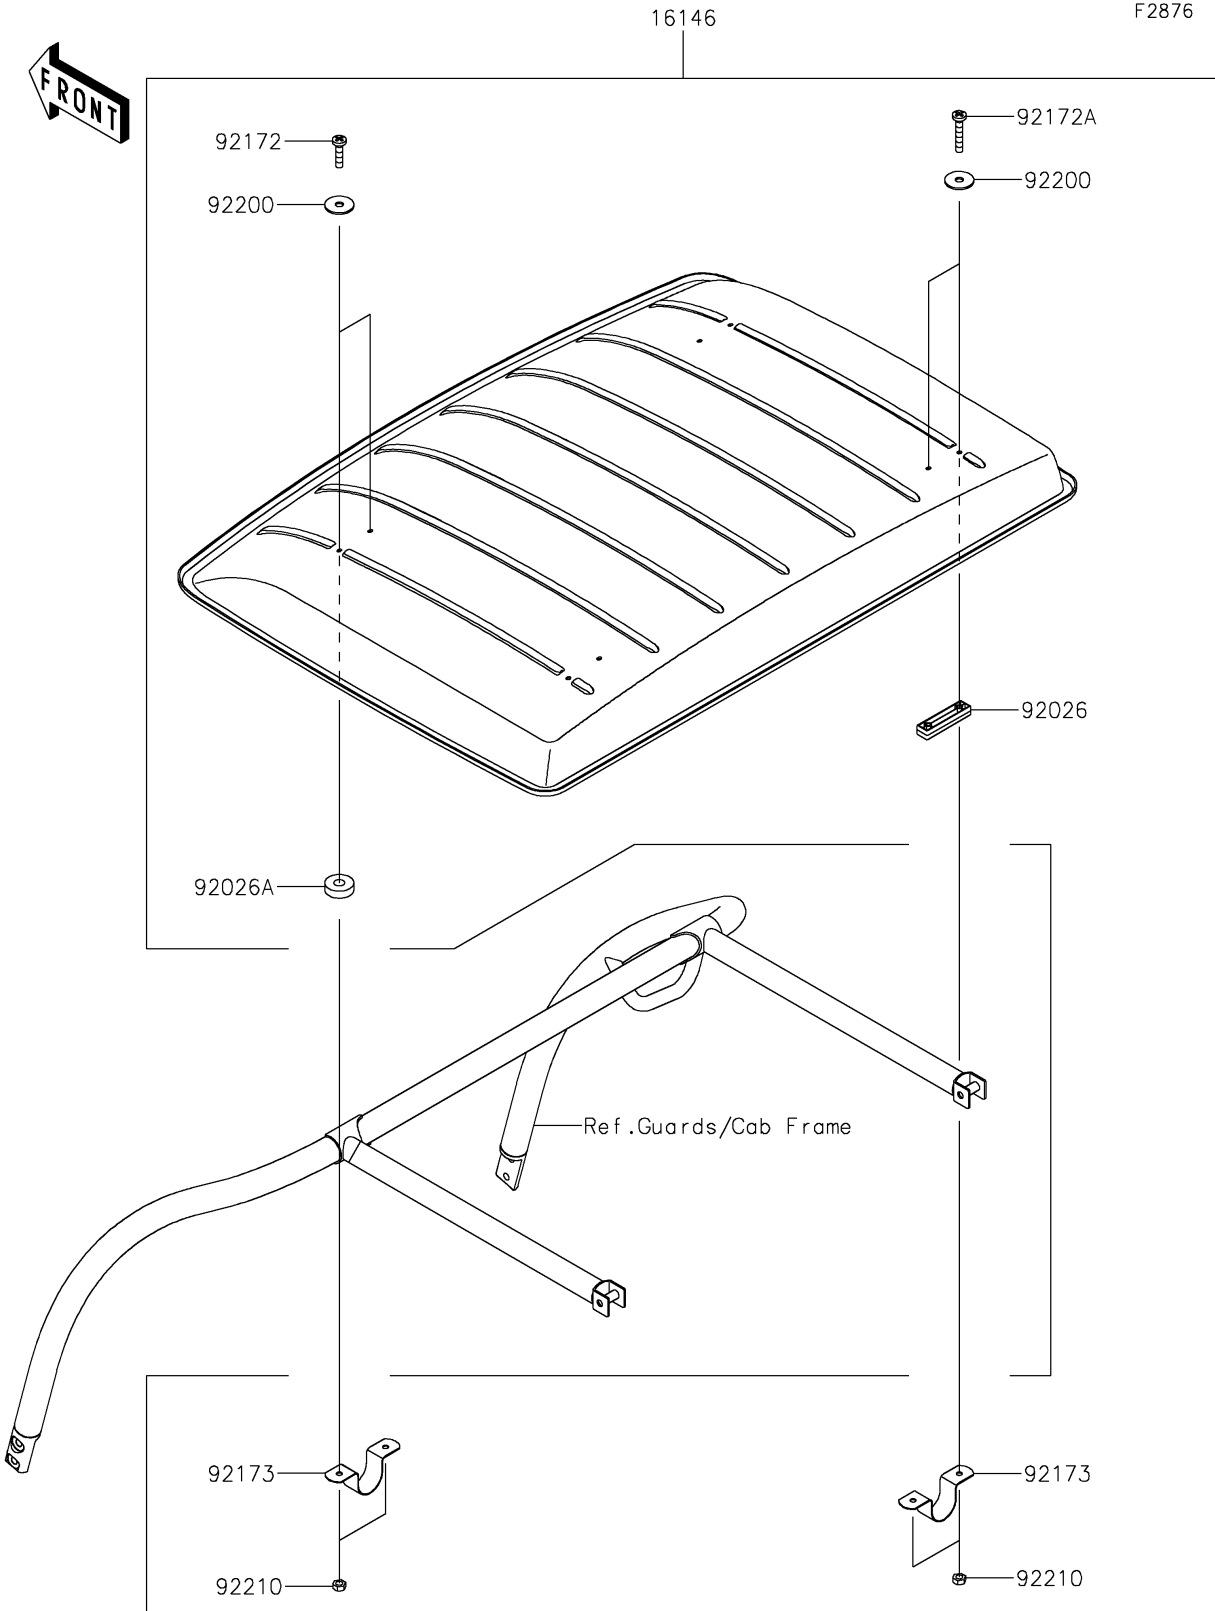

# 2020 MULE SX™ 4x4 XC LE FI PARTS DIAGRAM

Sun Top

### Sun Top

ITEM NAME	PART NUMBER	QUANTITY
COVER-ASSY,SUN TOP (Ref # 16146)	16146-0742	1
SPACER,BLOCK (Ref # 92026)	92026-0763	2
SPACER,9.5X25.4X7.5 (Ref # 92026A)	92026-0764	4
SCREW,6X25.4 (Ref # 92172)	92172-0873	4
SCREW,6X35.1 (Ref # 92172A)	92172-0874	4
CLAMP (Ref # 92173)	92173-1200	4
WASHER,7.1X25.4X1.6 (Ref # 92200)	92200-0912	8
NUT,6MM (Ref # 92210)	92210-0886	8