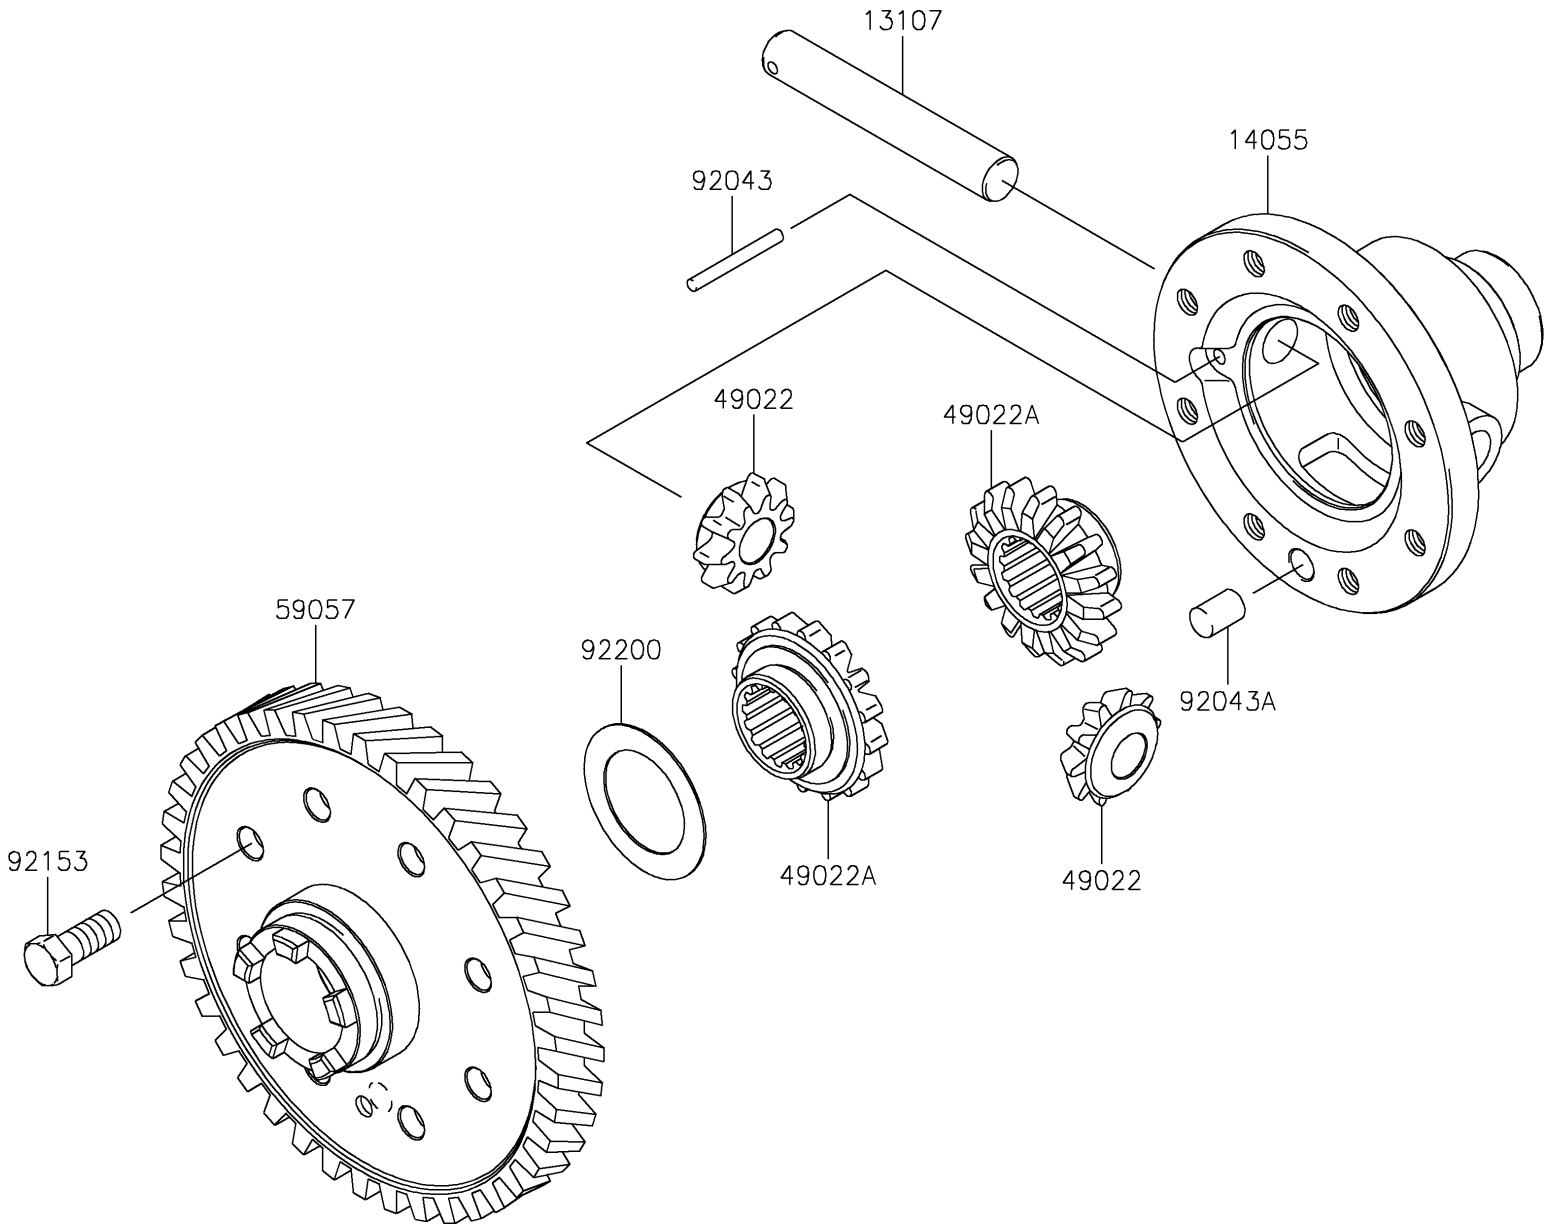

2020 MULE SX™ 4x4 SE FI PARTS DIAGRAM

Differential

E1451

2020 MULE SX™ 4x4 SE FI PARTS LIST

Differential

ITEM NAME	PART NUMBER	QUANTITY
SHAFT,DIFF-GEAR CASE (Ref # 13107)	13107-0042	1
CASE-GEAR,DIFF (Ref # 14055)	14055-0016	1
GEAR-BEVEL,10T (Ref # 49022)	49022-0572	2
GEAR-BEVEL,16T (Ref # 49022A)	49022-0573	2
GEAR-HELICAL,64T (Ref # 59057)	59057-0005	1
PIN,4X37.8 (Ref # 92043)	92043-0052	1
PIN,10X14 (Ref # 92043A)	92043-1506	1
BOLT,10X22 (Ref # 92153)	92153-0590	8
WASHER (Ref # 92200)	92200-1077	1