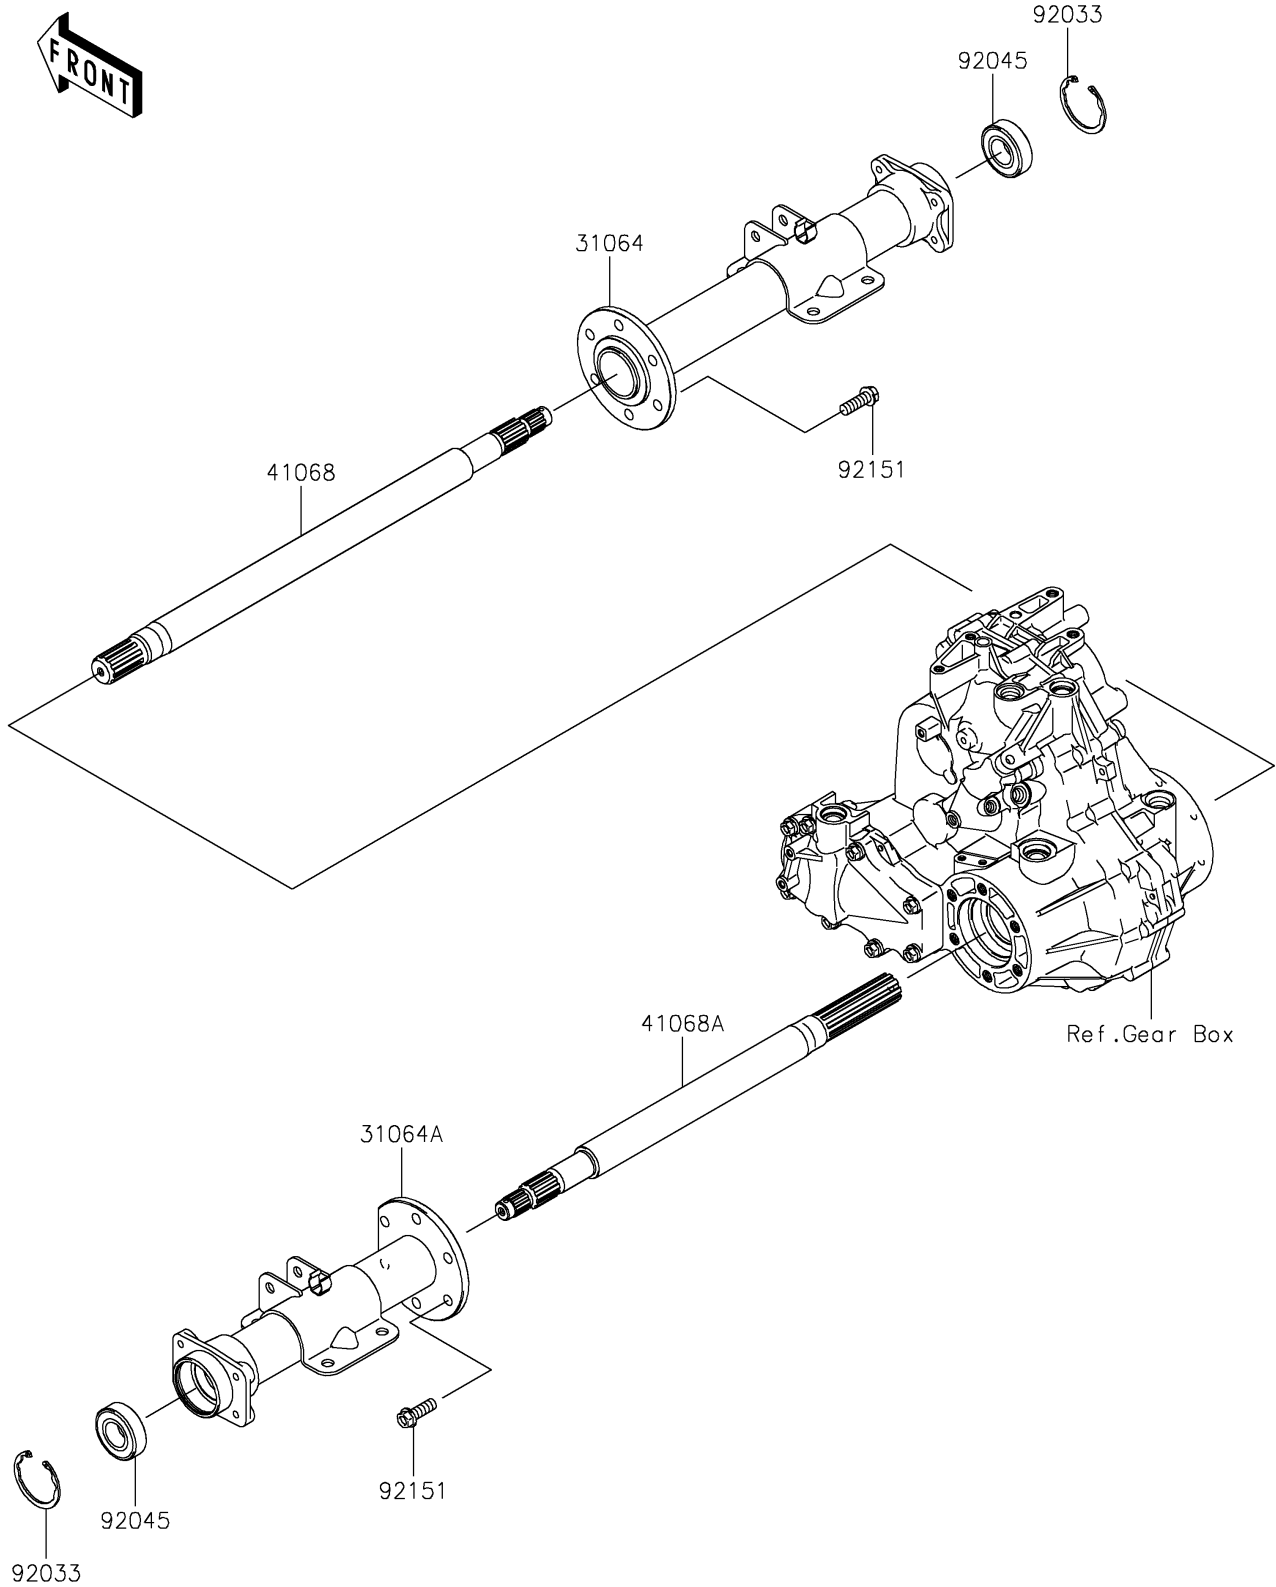

2020 MULE SX™ 4x4 SE FI PARTS DIAGRAM

Rear Axle

E3133

2020 MULE SX™ 4x4 SE FI PARTS LIST

Rear Axle

ITEM NAME	PART NUMBER	QUANTITY
PIPE-COMP,RH (Ref # 31064)	31064-0709	1
PIPE-COMP,LH (Ref # 31064A)	31064-0710	1
AXLE,RH (Ref # 41068)	41068-0036	1
AXLE,LH (Ref # 41068A)	41068-0037	1
RING-SNAP (Ref # 92033)	92033-2149	2
BEARING-BALL,6205A26DDU2 (Ref # 92045)	92045-0044	2
BOLT,10X28 (Ref # 92151)	92151-2142	12