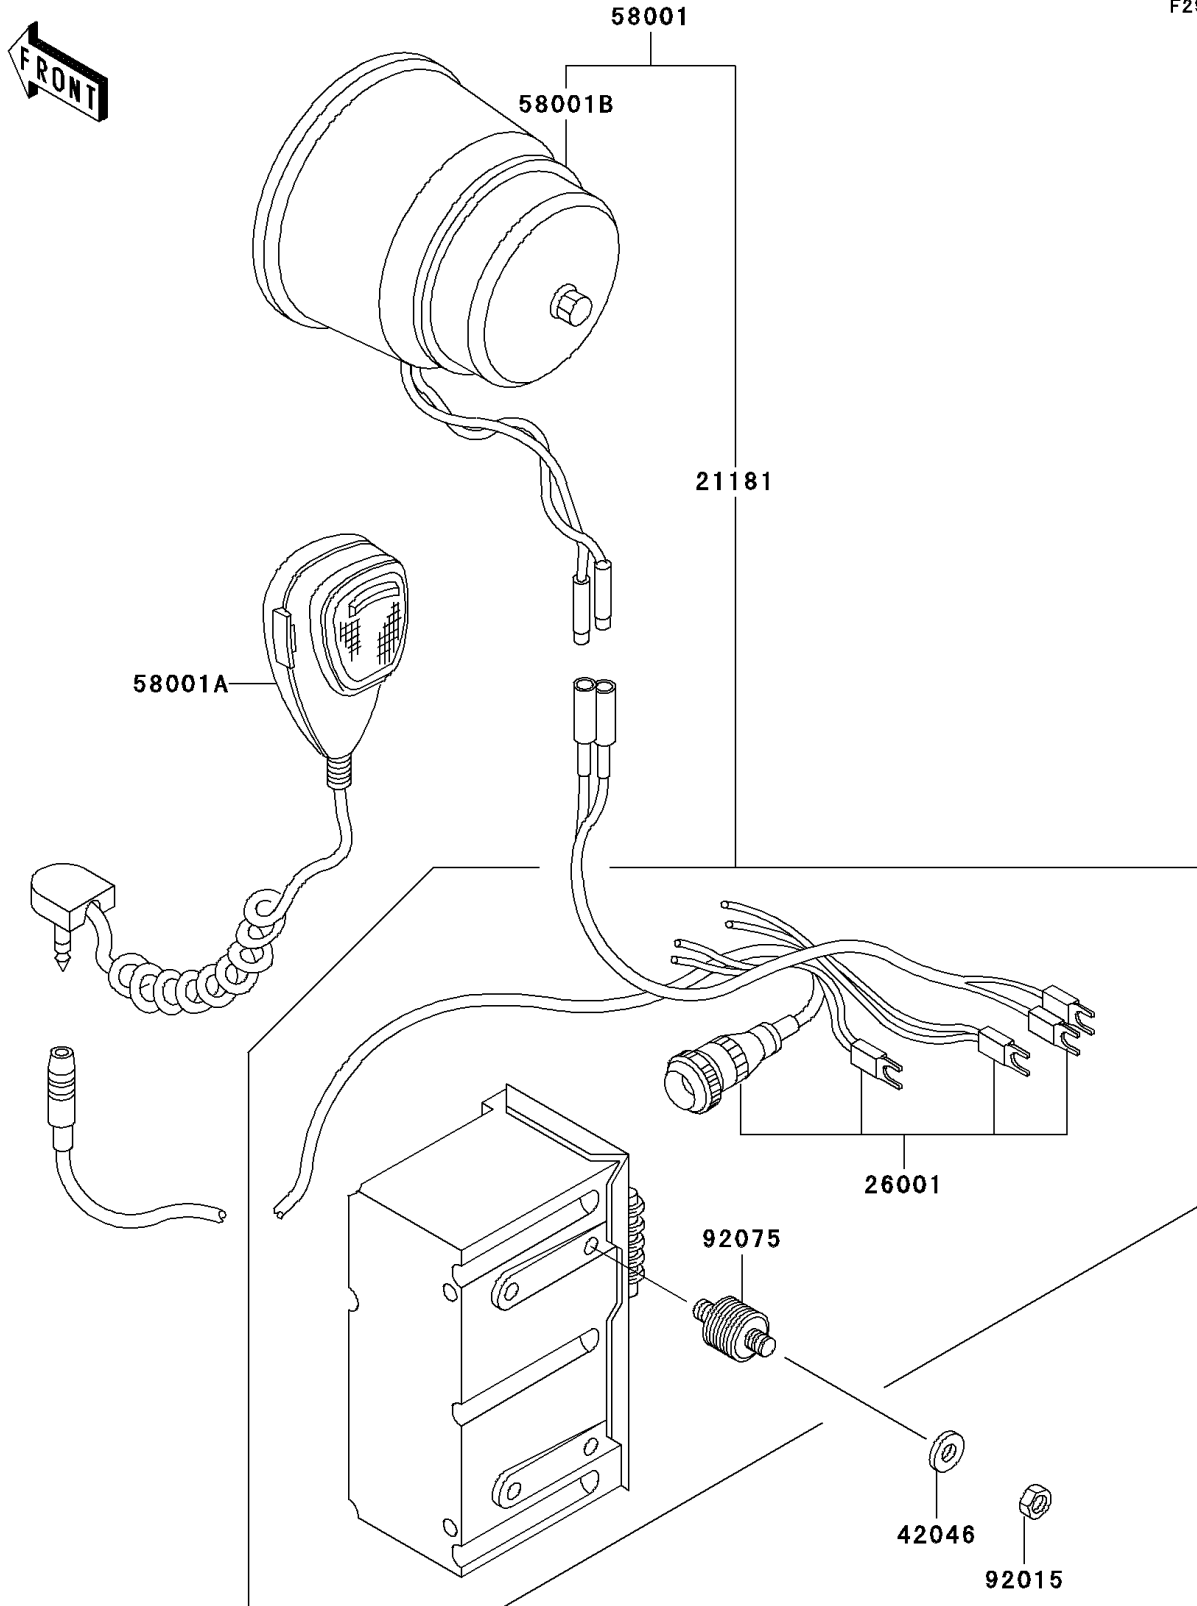

# 2001 Police 1000 PARTS DIAGRAM

Accessory

F2910

## 2001 Police 1000 PARTS LIST

### Accessory

ITEM NAME	PART NUMBER	QUANTITY
AMPLIFIER (Ref # 21181)	21181-1057	1
HARNESS (Ref # 26001)	26001-4021	1
WASHER (Ref # 42046)	42046-008	4
SIREN,ASSY (Ref # 58001)	58001-1052	1
SIREN,MICROPHONE (Ref # 58001A)	58001-4016	1
SIREN,SPEAKER (Ref # 58001B)	58001-4019	1
NUT (Ref # 92015)	92015-1817	4
DAMPER,RUBBER (Ref # 92075)	92075-4035	1