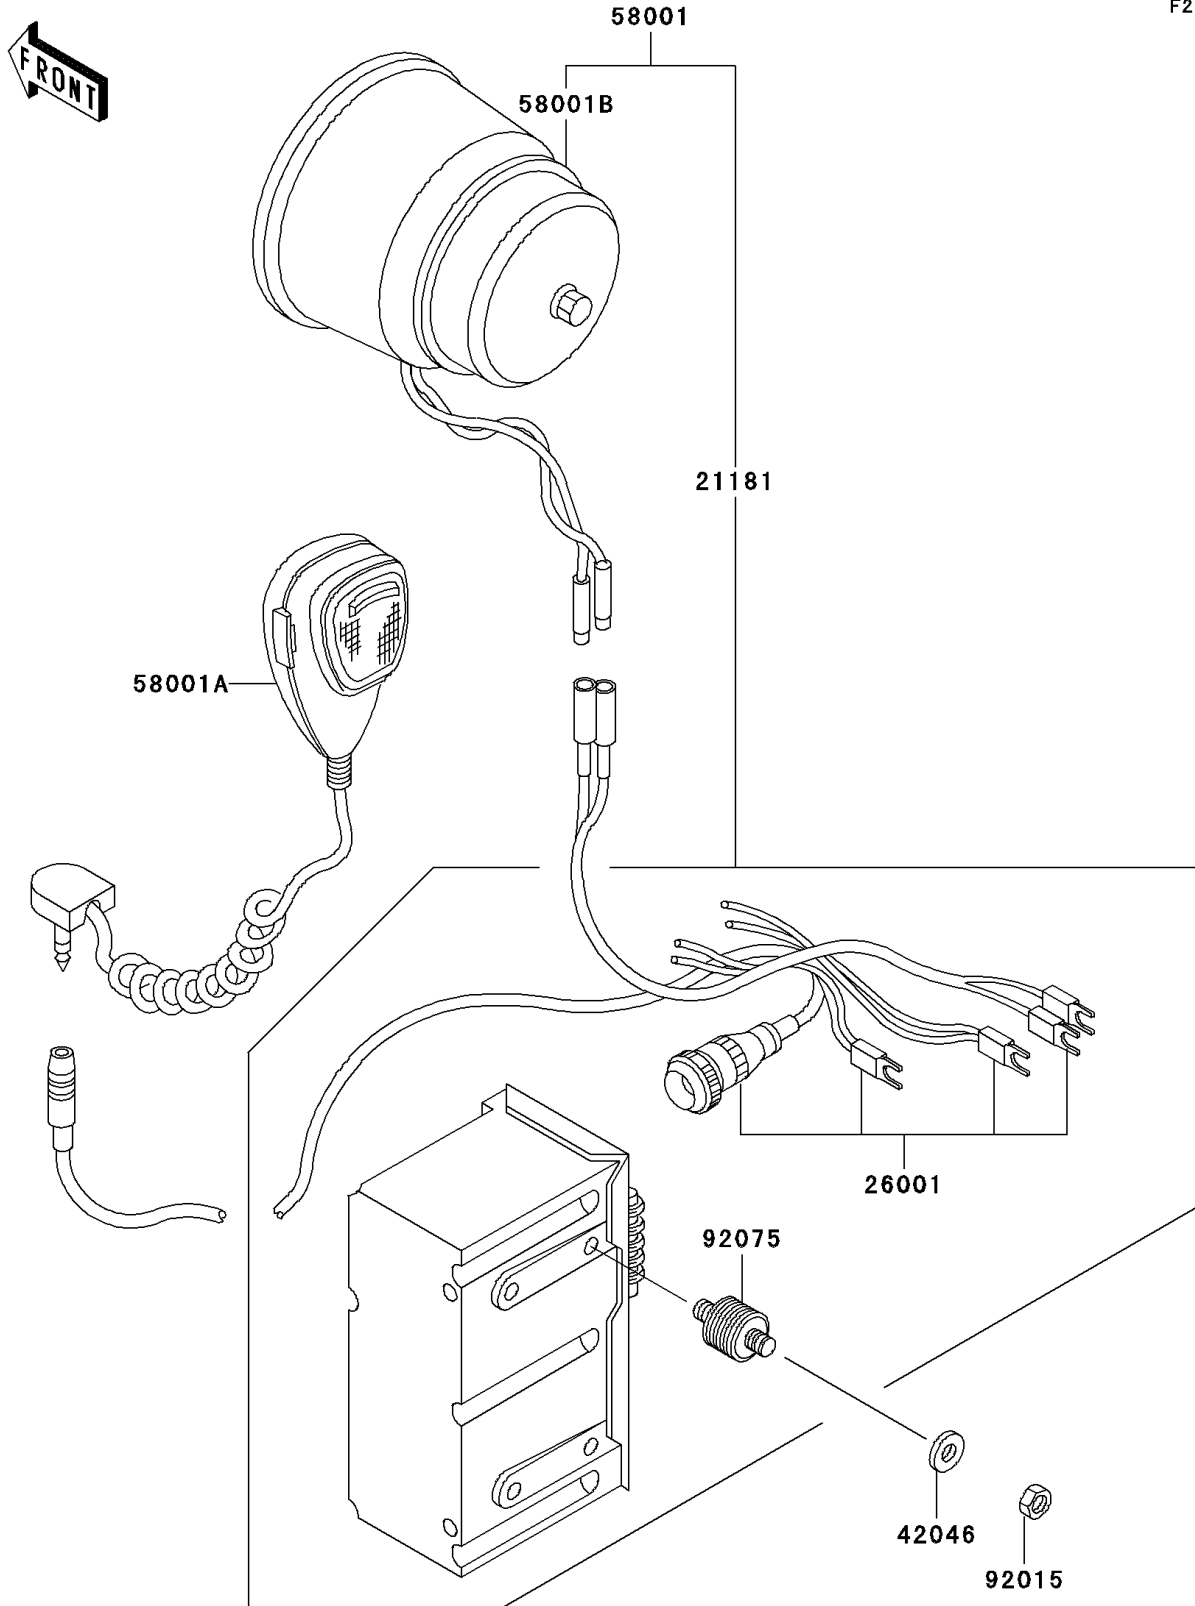

# 2002 Police 1000 PARTS DIAGRAM

Accessory

F2910

## 2002 Police 1000 PARTS LIST

### Accessory

ITEM NAME	PART NUMBER	QUANTITY
AMPLIFIER (Ref # 21181)	21181-1057	1
HARNESS (Ref # 26001)	26001-4021	1
WASHER (Ref # 42046)	42046-008	4
SIREN,ASSY (Ref # 58001)	58001-1052	1
SIREN,MICROPHONE (Ref # 58001A)	58001-4016	1
SIREN,SPEAKER (Ref # 58001B)	58001-4019	1
NUT (Ref # 92015)	92015-1817	4
DAMPER,RUBBER (Ref # 92075)	92075-4035	1