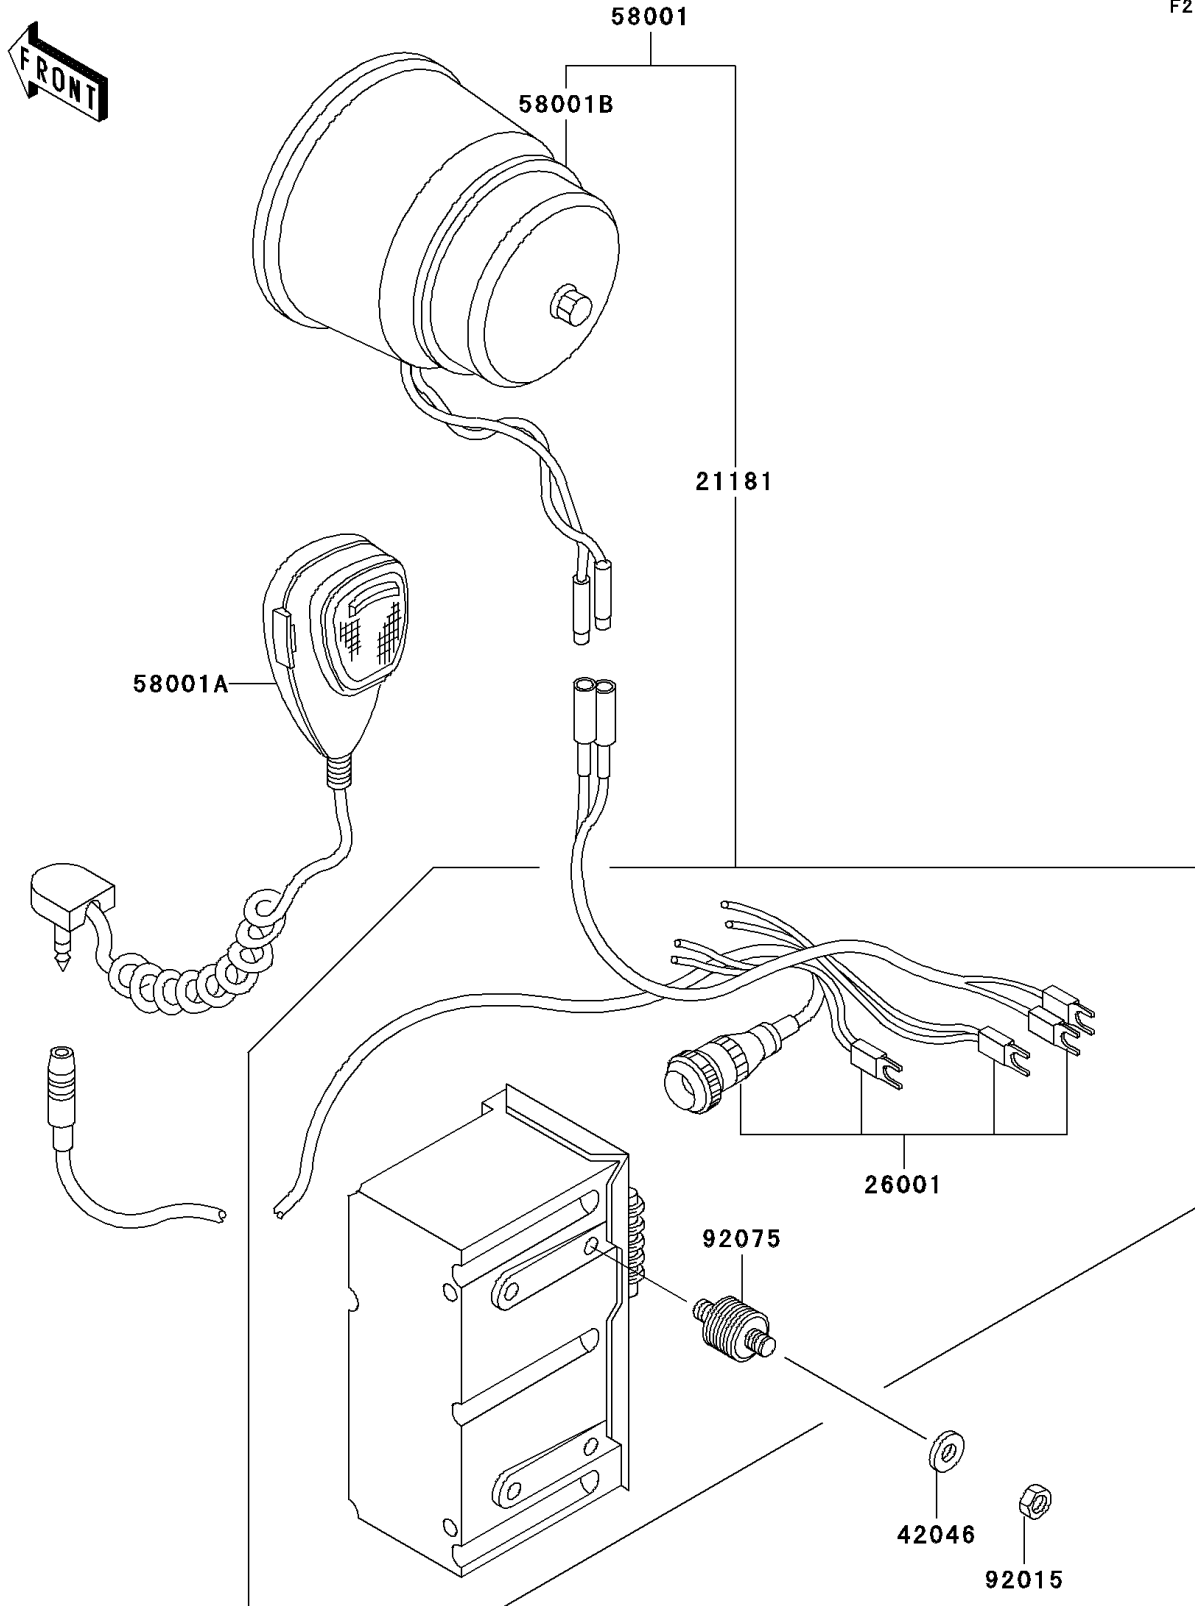

2005 Police 1000 PARTS DIAGRAM

Accessory

F2910

2005 Police 1000 PARTS LIST

Accessory

ITEM NAME	PART NUMBER	QUANTITY
AMPLIFIER (Ref # 21181)	21181-1057	1
HARNESS (Ref # 26001)	26001-4021	1
WASHER (Ref # 42046)	42046-008	4
SIREN,ASSY (Ref # 58001)	58001-1052	1
SIREN,MICROPHONE (Ref # 58001A)	58001-4016	1
SIREN,SPEAKER (Ref # 58001B)	58001-4019	1
NUT (Ref # 92015)	92015-1817	4
DAMPER,RUBBER (Ref # 92075)	92075-4035	1