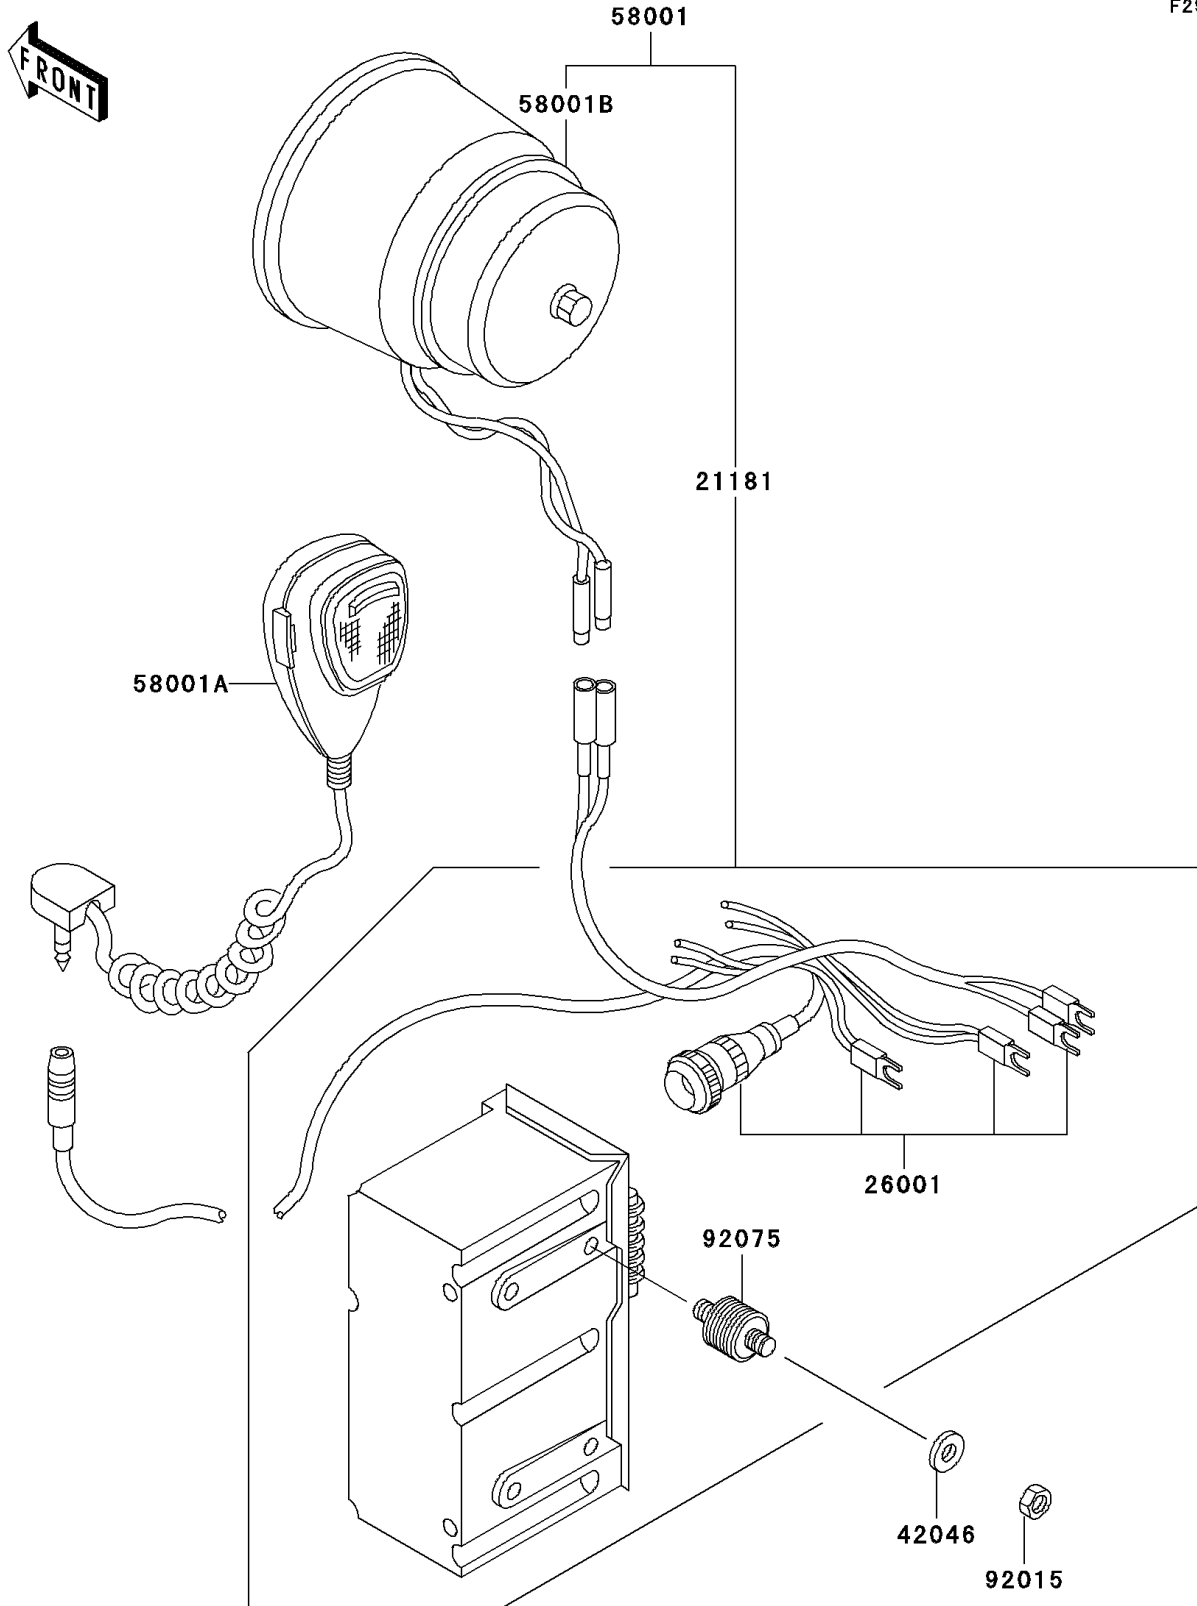

2005 Police 1000 PARTS DIAGRAM

Accessory

F2910

2005 Police 1000 PARTS LIST

Accessory

ITEM NAME	PART NUMBER	QUANTITY
AMPLIFIER (Ref # 21181)	21181-1057	1
HARNESS (Ref # 26001)	26001-4021	1
WASHER (Ref # 42046)	42046-008	4
SIREN,ASSY (Ref # 58001)	58001-1052	1
SIREN,MICROPHONE (Ref # 58001A)	58001-4016	1
SIREN,SPEAKER (Ref # 58001B)	58001-4019	1
NUT (Ref # 92015)	92015-1817	4
DAMPER,RUBBER (Ref # 92075)	92075-4035	1