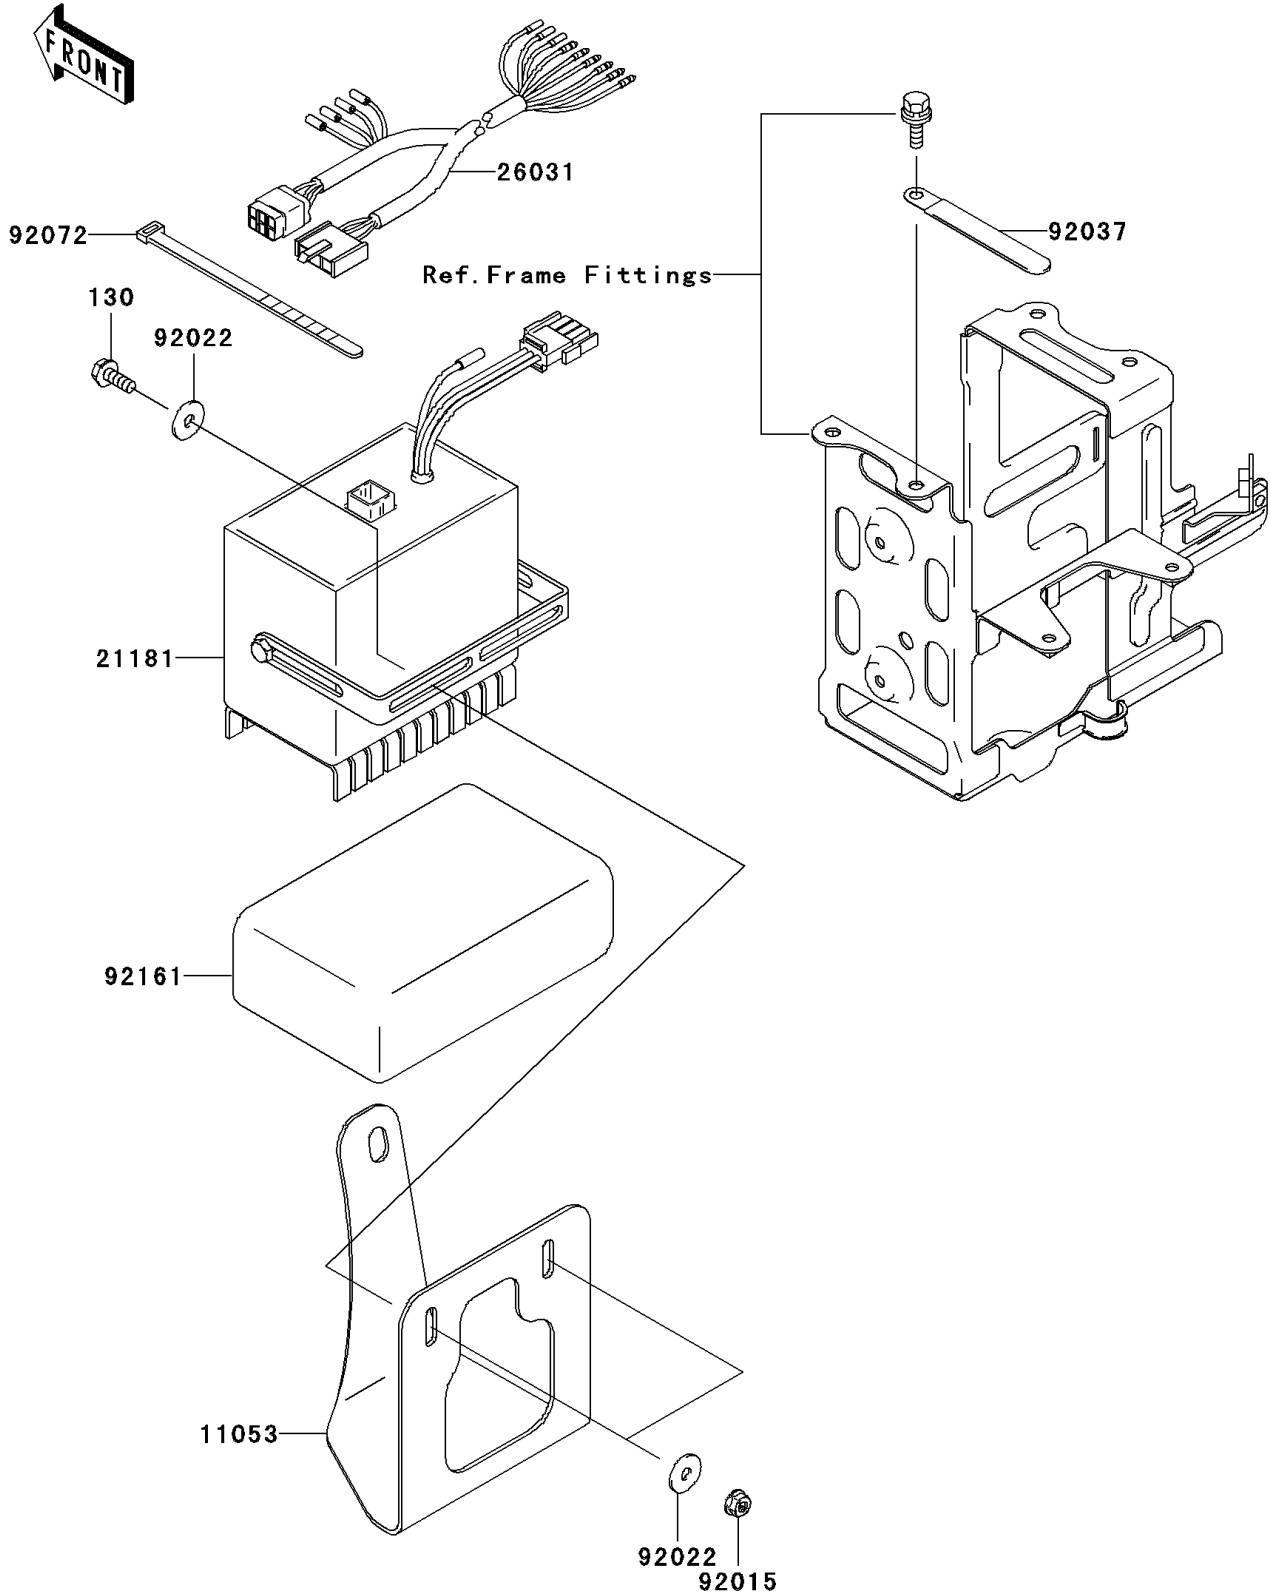

2001 Police 1000 PARTS DIAGRAM

Accessory

F2910A

2001 Police 1000 PARTS LIST

Accessory

ITEM NAME	PART NUMBER	QUANTITY
BOLT-FLANGED,6X16 (Ref # 130)	130H0616	2
BRACKET,AMPLIFIER (Ref # 11053)	11053-1478	1
AMPLIFIER,(80K) (Ref # 21181)	21181-0002	1
HARNESS,AMPLIFIER (Ref # 26031)	26031-0259	1
NUT,FLANGED,6MM (Ref # 92015)	92015-1367	2
WASHER,6.5X20X1.6 (Ref # 92022)	92022-1557	4
CLAMP (Ref # 92037)	92037-1993	1
BAND,L=149 (Ref # 92072)	92072-031	1
DAMPER,AMPLIFIER (Ref # 92161)	92161-0209	1