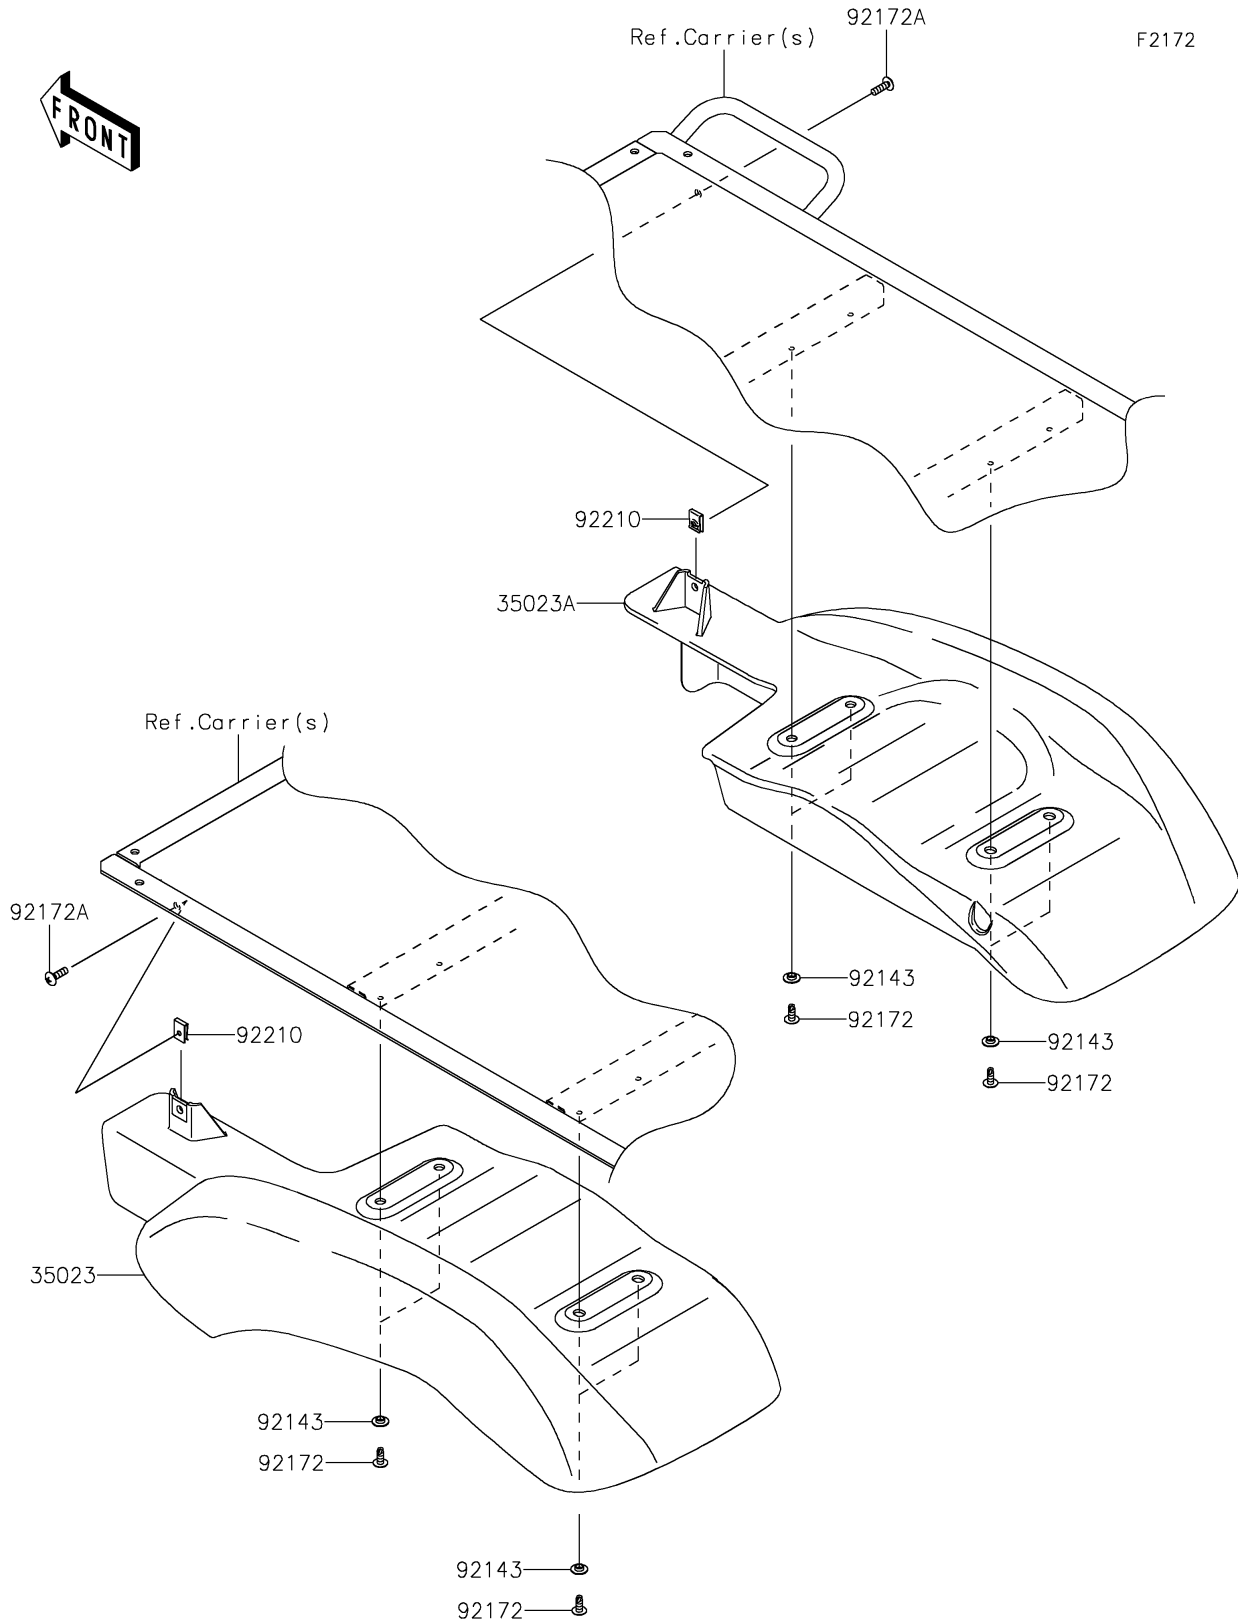

2020 MULE SX™ 4x4 SE FI PARTS DIAGRAM

Rear Fender(s)

2020 MULE SX™ 4x4 SE FI PARTS LIST

Rear Fender(s)

ITEM NAME	PART NUMBER	QUANTITY
FENDER-REAR,LH,F.BLACK (Ref # 35023)	35023-0045-6Z	1
FENDER-REAR,RH,F.BLACK (Ref # 35023A)	35023-0046-6Z	1
COLLAR (Ref # 92143)	92143-1087	8
SCREW,TAPPING,6X16 (Ref # 92172)	92172-0739	8
SCREW,TAPPING,6X20 (Ref # 92172A)	92172-0883	2
NUT,LEAF SPRING,6MM (Ref # 92210)	92210-0624	2